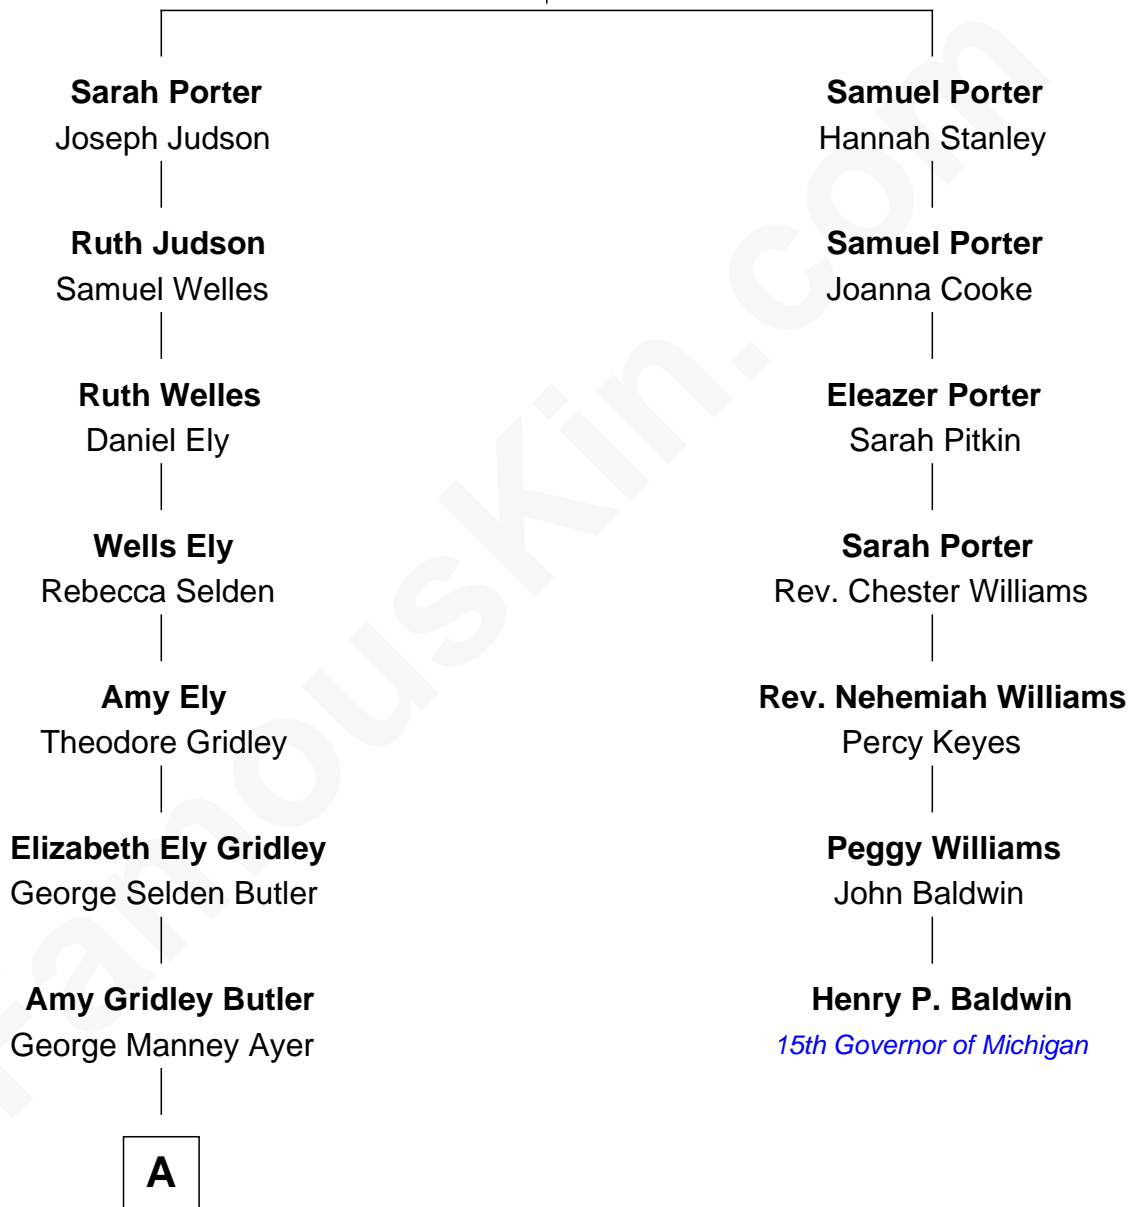

# FamousKin.com Relationship Chart of

**Gerald Ford**

*38th U.S. President*

6th cousin 3 times removed of

**Henry P. Baldwin**

*15th Governor of Michigan*

**John Porter**

Anna White

**A**

—  
**Adele Augusta Ayer**  
Levi Addison Gardner

—  
**Dorothy Ayer Gardner**  
Leslie Lynch King

—  
**Gerald Ford**  
*38th U.S. President*

FamousKin.com