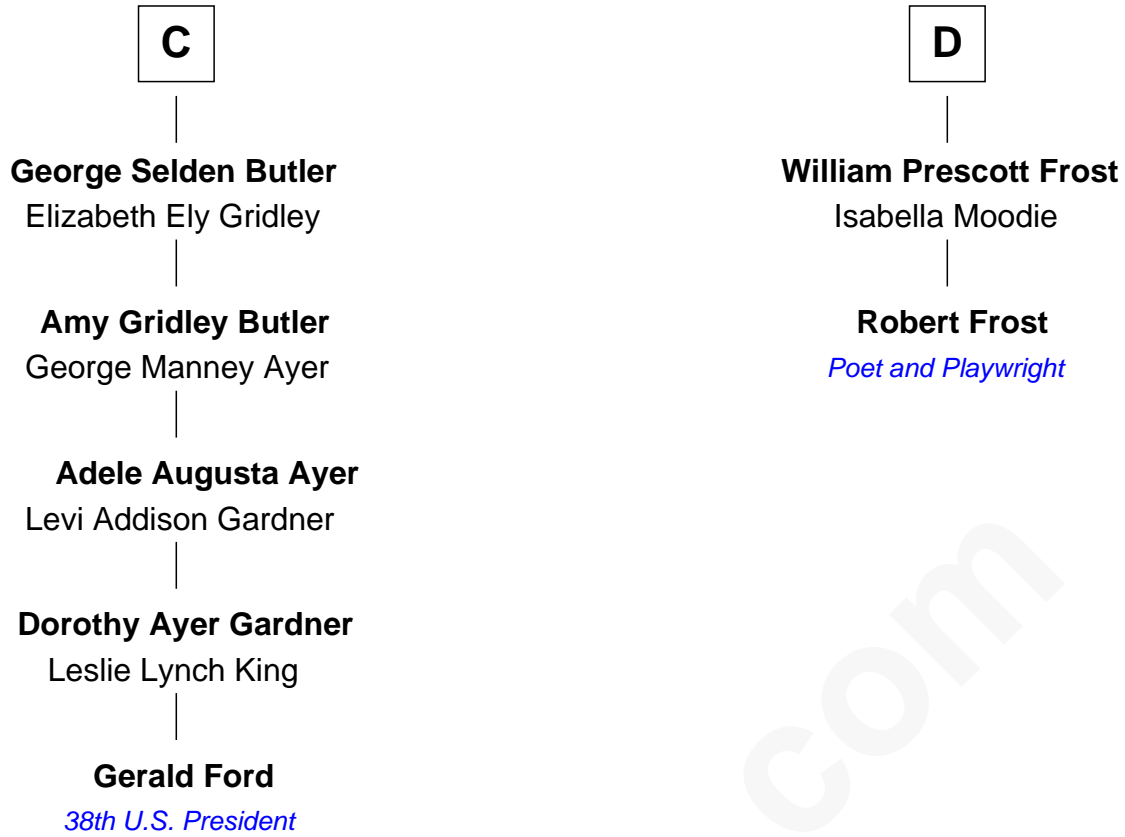

FamousKin.com Relationship Chart of

Gerald Ford

38th U.S. President

18th cousin 3 times removed of

Robert Frost

Poet and Playwright

FamousKin.com