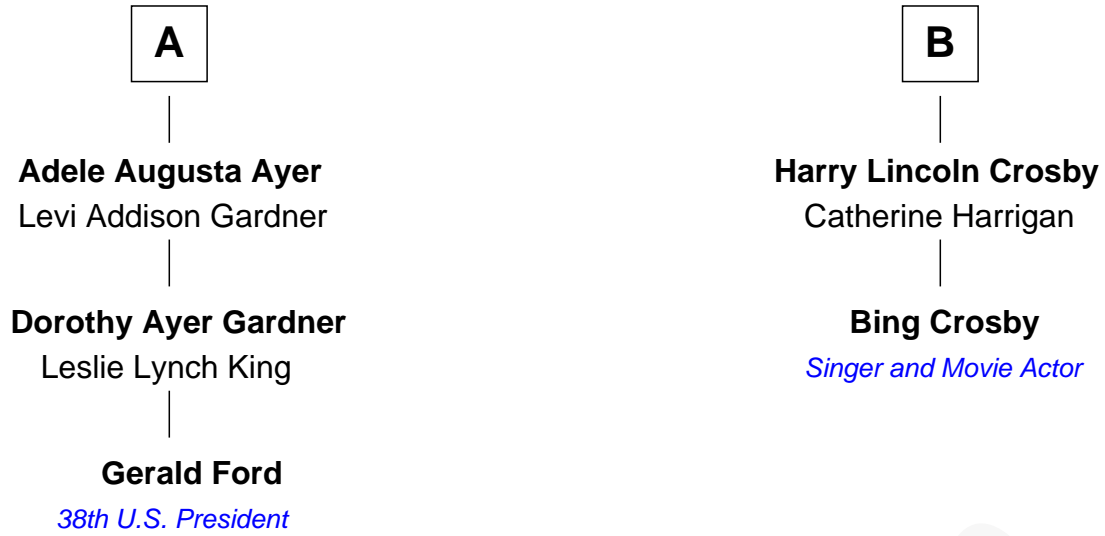

FamousKin.com Relationship Chart of

Gerald Ford

38th U.S. President

8th cousin 1 time removed of

Bing Crosby

Singer and Movie Actor

Zoeth Howland

Abigail - - - - -

FamousKin.com