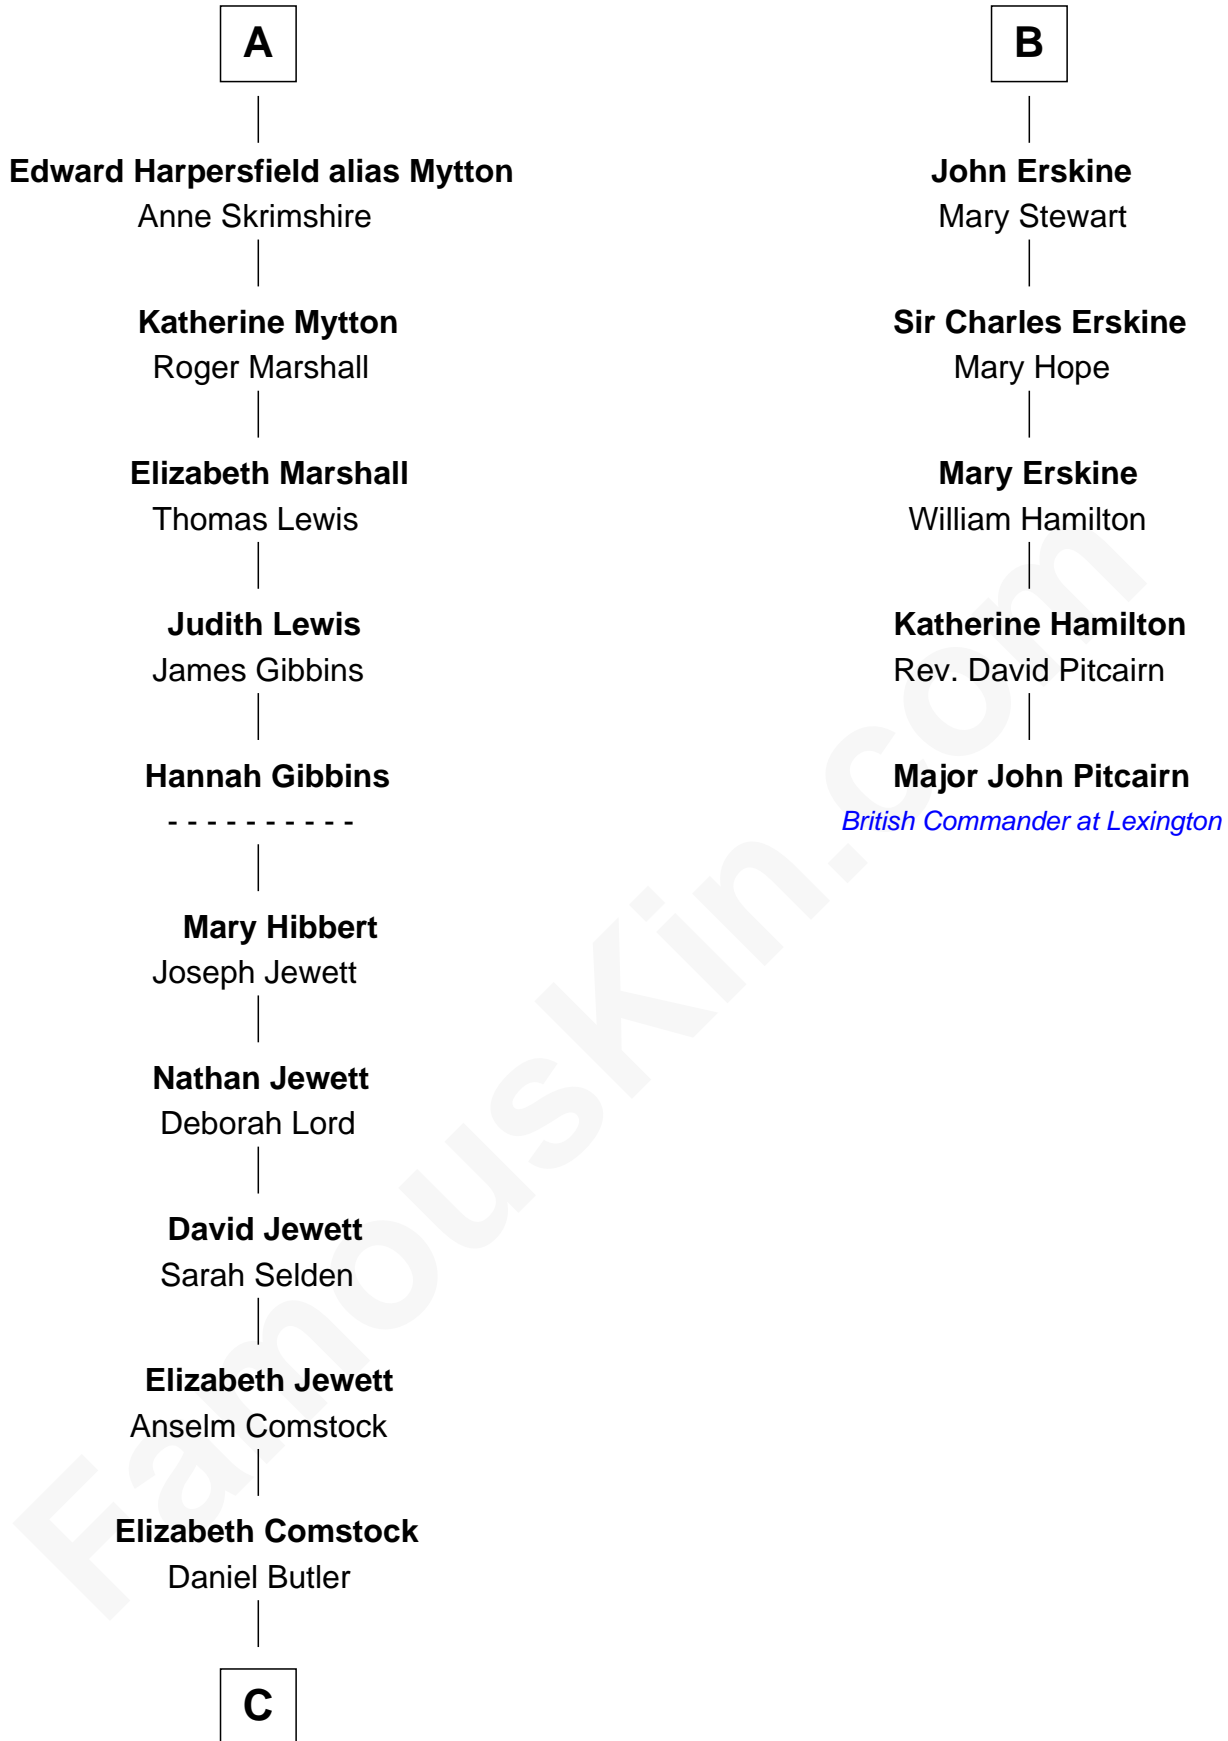

FamousKin.com Relationship Chart of

Gerald Ford

38th U.S. President

11th cousin 10 times removed of

Major John Pitcairn

British Commander at Battle of Lexington

C

—
George Selden Butler

Elizabeth Ely Gridley

—
Amy Gridley Butler

George Manney Ayer

—
Adele Augusta Ayer

Levi Addison Gardner

—
Dorothy Ayer Gardner

Leslie Lynch King

—
Gerald Ford