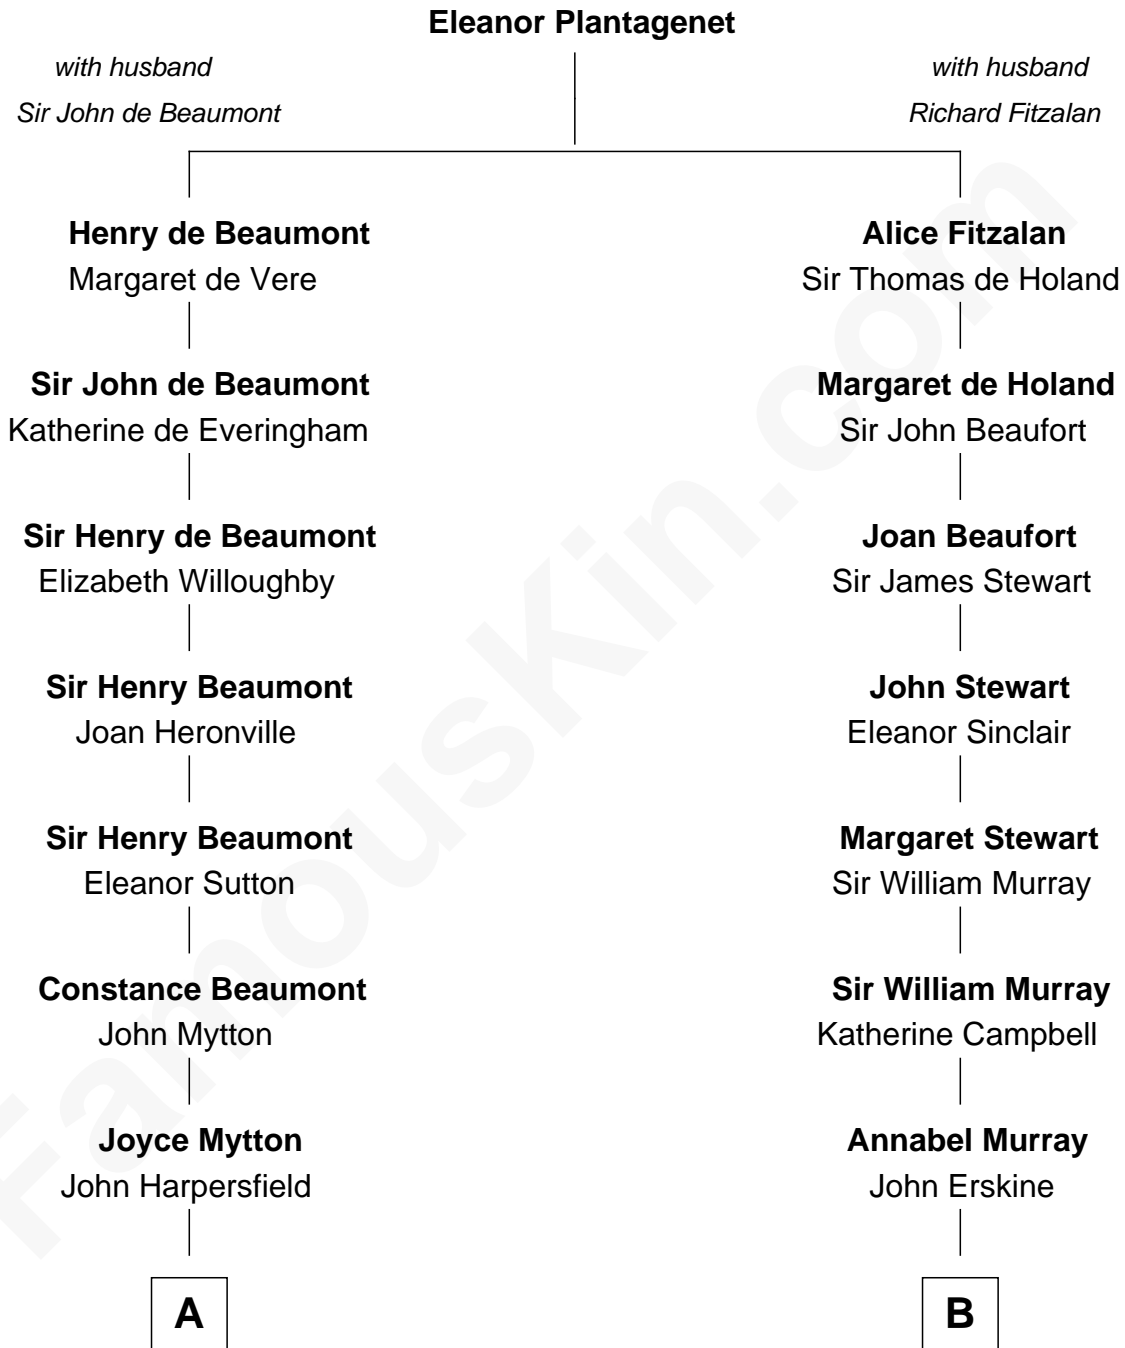

FamousKin.com Relationship Chart of

Gerald Ford

38th U.S. President

11th cousin 10 times removed of

Major John Pitcairn

British Commander at Battle of Lexington

C

—
George Selden Butler

Elizabeth Ely Gridley

—
Amy Gridley Butler

George Manney Ayer

—
Adele Augusta Ayer

Levi Addison Gardner

—
Dorothy Ayer Gardner

Leslie Lynch King

—
Gerald Ford

38th U.S. President

FamousKin.com