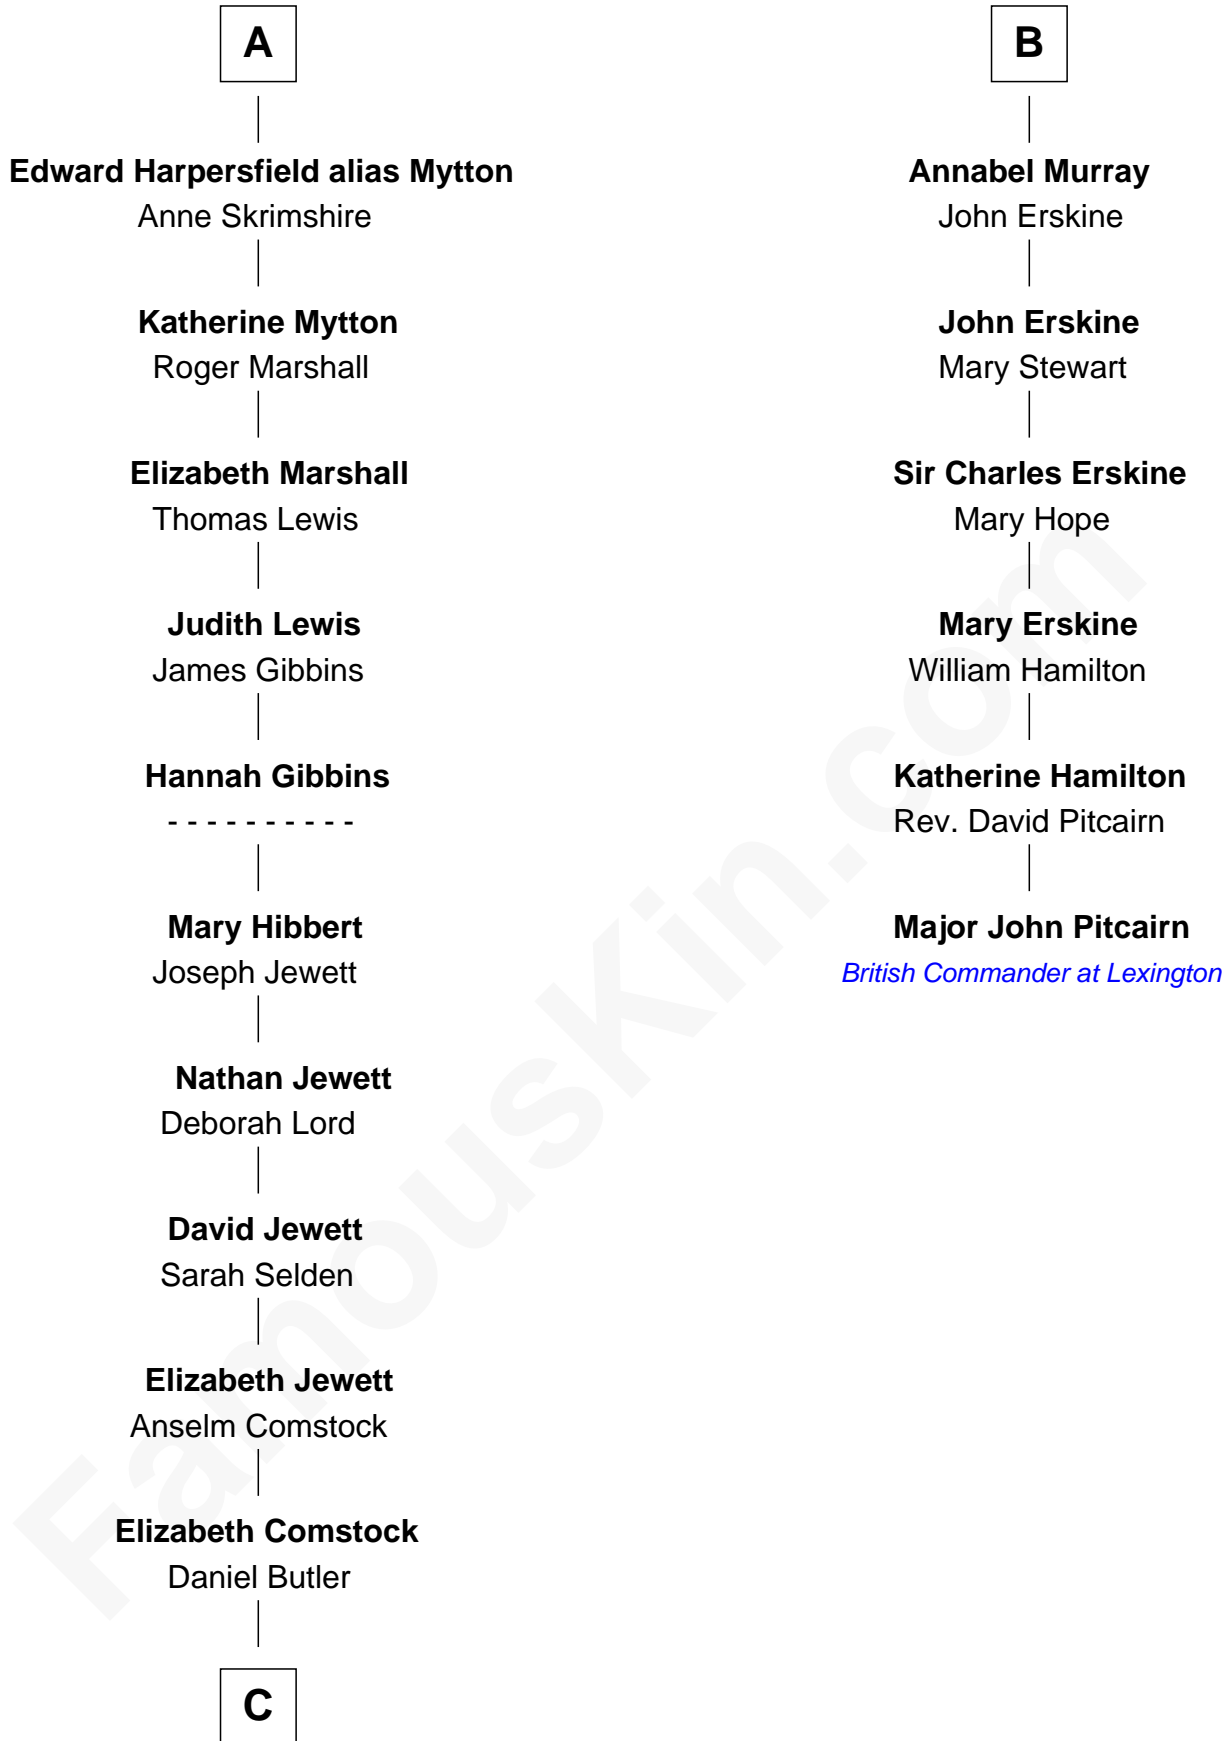

FamousKin.com Relationship Chart of

Gerald Ford

38th U.S. President

12th cousin 9 times removed of

Major John Pitcairn

British Commander at Battle of Lexington

Edmund Fitzalan

Alice de Warenne

Eleanor Sinclair

Margaret Stewart

Sir William Murray

Sir William Murray

Katherine Campbell

B

C

George Selden Butler