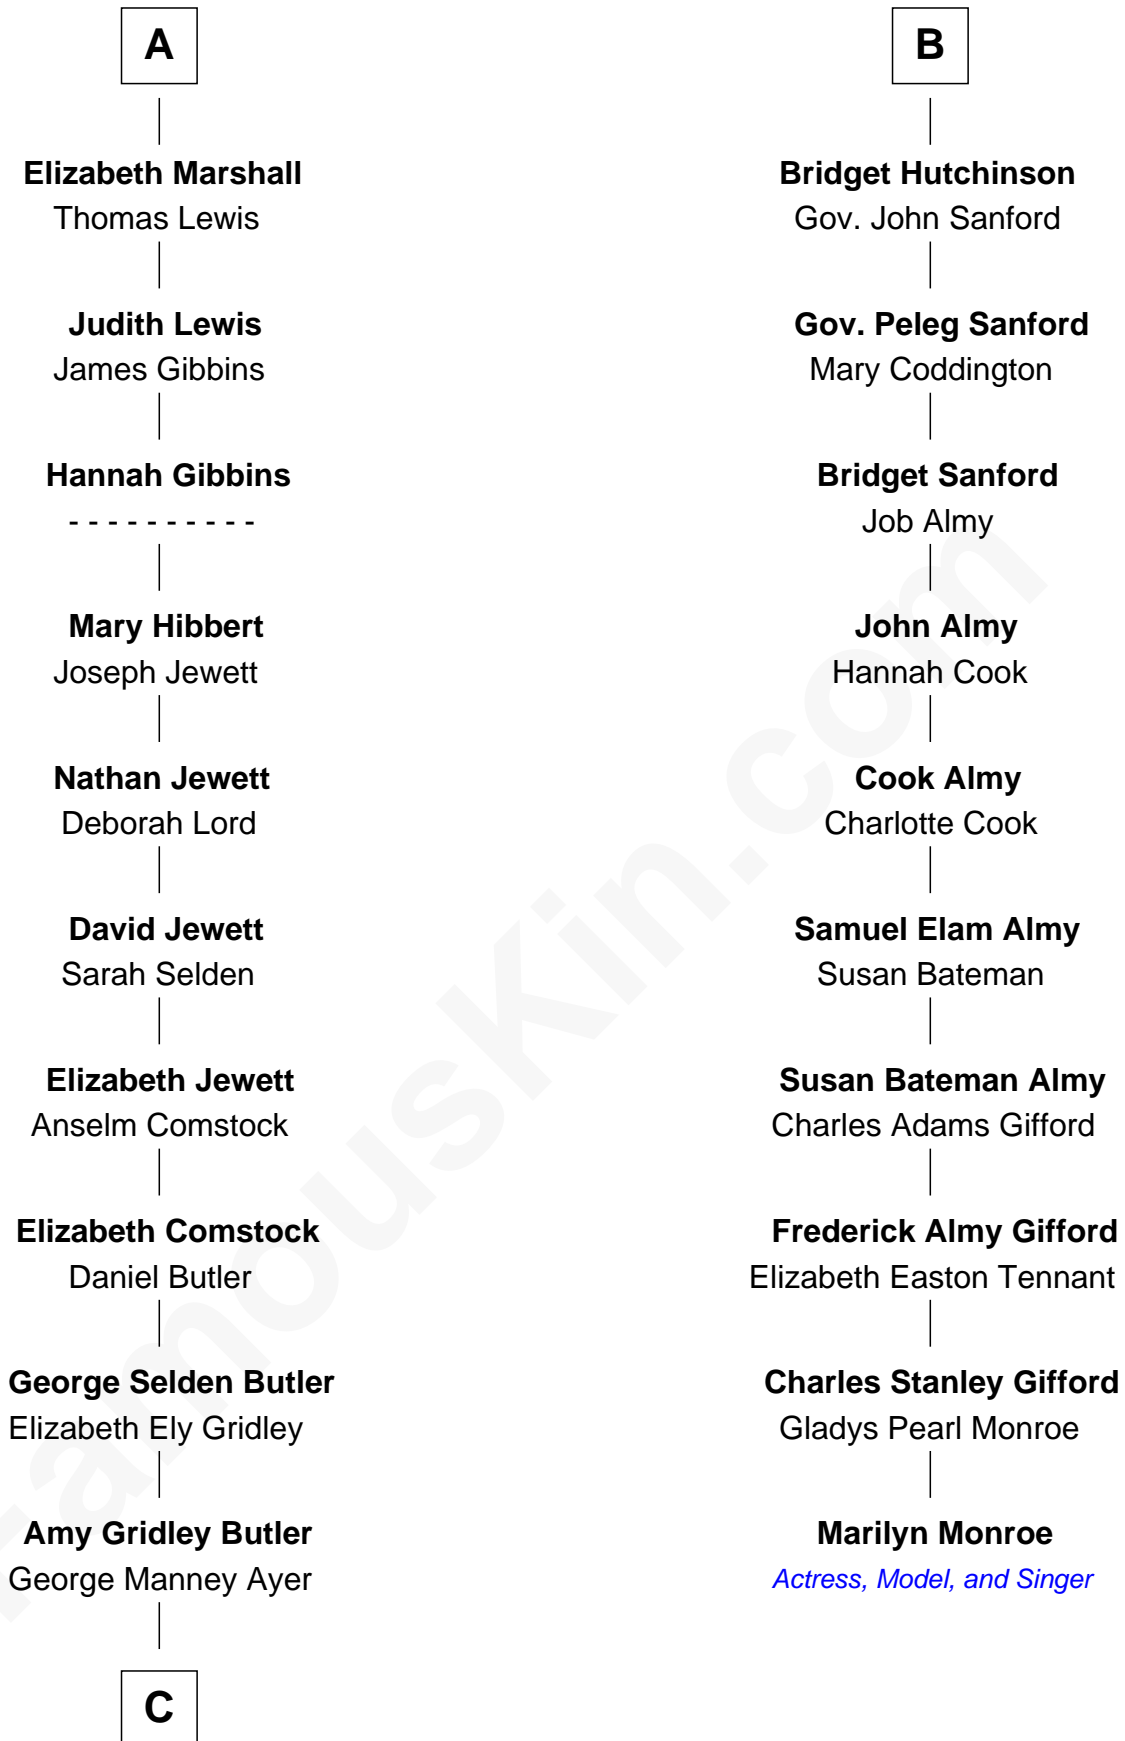

FamousKin.com Relationship Chart of

Gerald Ford

38th U.S. President

16th cousin 3 times removed of

Marilyn Monroe

Actress, Model, and Singer

Sir Walter Blount

Sancha de Ayala

Margaret de Gresley

Sir Thomas Blount

Agnes Hawley

Anne Blount

William Marbury

Robert Marbury

Katherine Williamson

William Marbury

Agnes Lenton

Rev. Francis Marbury

Bridget Dryden

Anne Marbury

William Hutchinson

B

C

—
Adele Augusta Ayer
Levi Addison Gardner

—
Dorothy Ayer Gardner
Leslie Lynch King

—
Gerald Ford
38th U.S. President

FamousKin.com