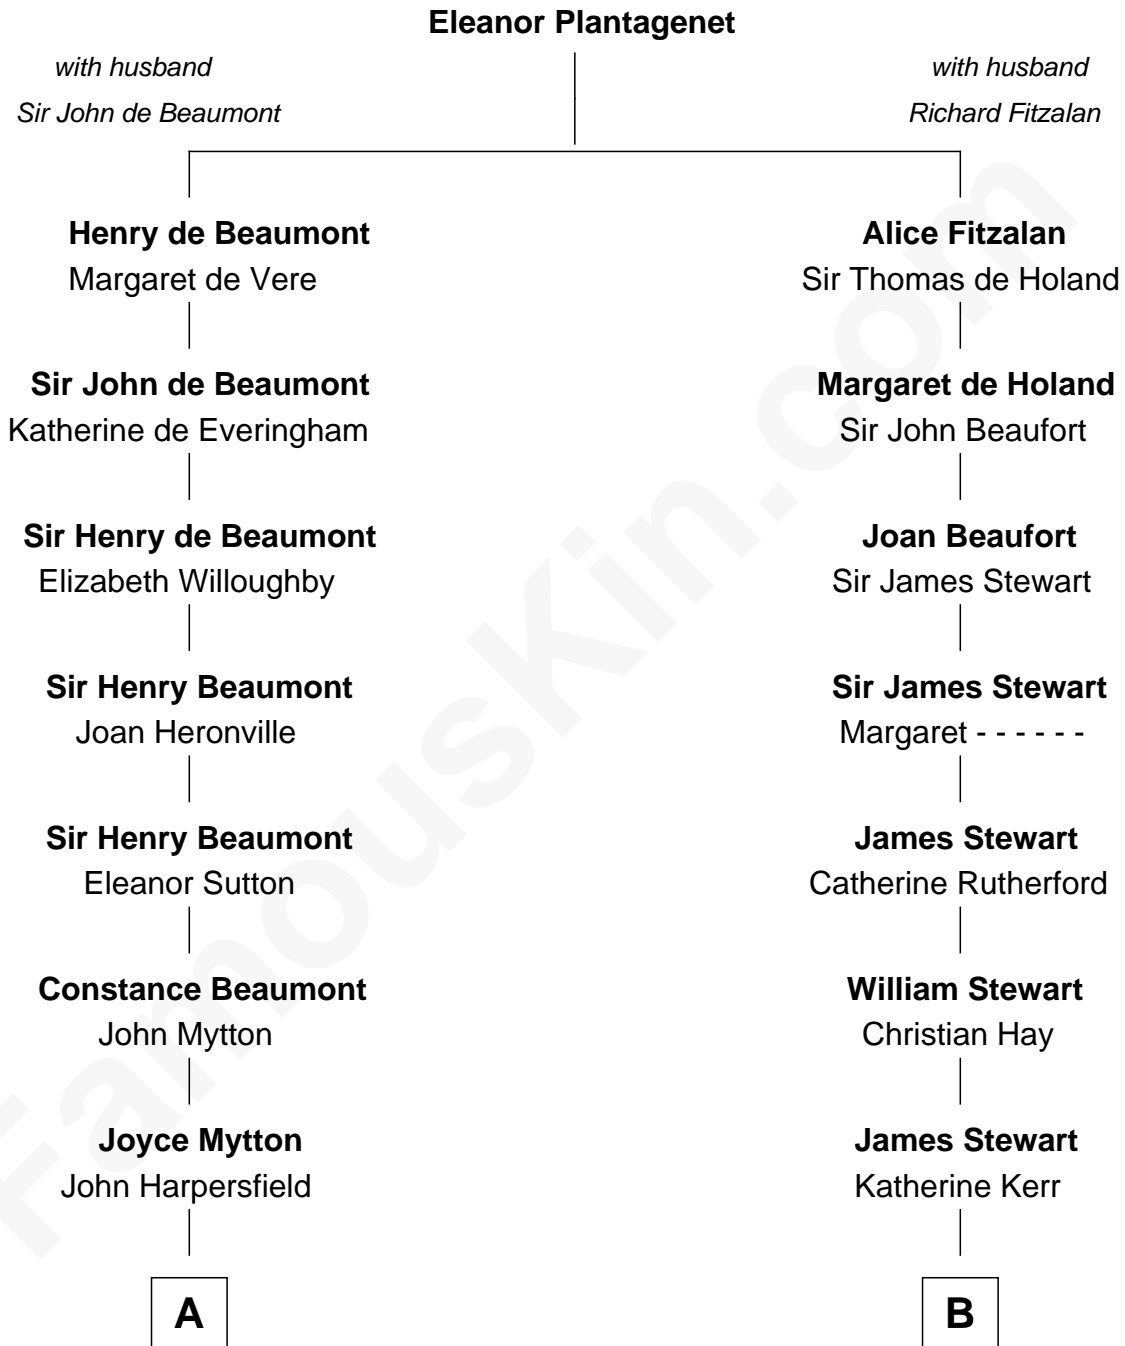

FamousKin.com Relationship Chart of

Gerald Ford

38th U.S. President

15th cousin 6 times removed of

Noel Coward

Playwright, Actor, and Songwriter

C

George Selden Butler

Elizabeth Ely Gridley

Amy Gridley Butler

George Manney Ayer

Adele Augusta Ayer

Levi Addison Gardner

Dorothy Ayer Gardner

Leslie Lynch King

Gerald Ford

38th U.S. President

FamousKin.com