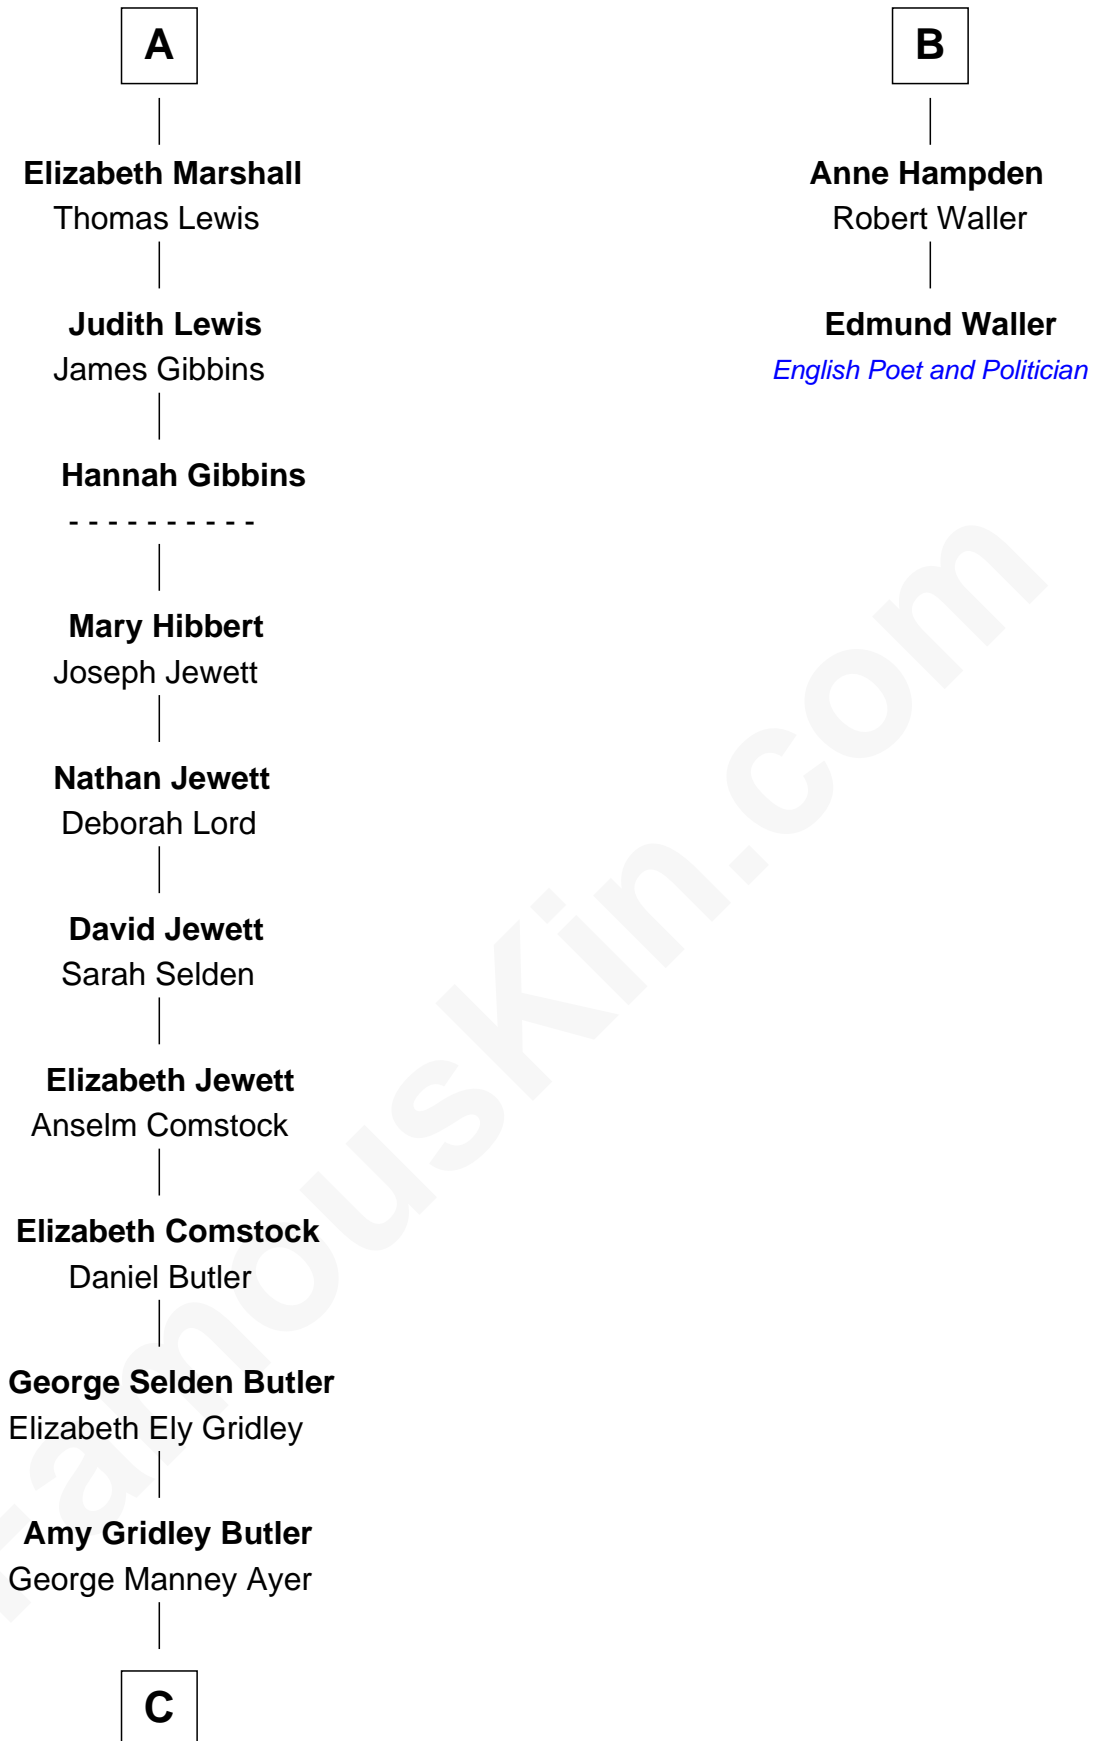

# FamousKin.com Relationship Chart of

**Gerald Ford**

*38th U.S. President*

8th cousin 11 times removed of

**Edmund Waller**

*English Poet and Politician*

**Sir Walter Blount**

Sancha de Ayala

Margaret de Gresley

**Sanchia Blount**

Edward Langford

**Alice Langford**

John Stradling

**Anne Stradling**

Sir John Danvers

**Anne Danvers**

Thomas Lovett

**Elizabeth Lovett**

Anthony Cave

**Anne Cave**

Griffith Hampden

**B**

**C**

**Adele Augusta Ayer**  
Levi Addison Gardner

**Dorothy Ayer Gardner**  
Leslie Lynch King

**Gerald Ford**  
*38th U.S. President*

FamousKin.com