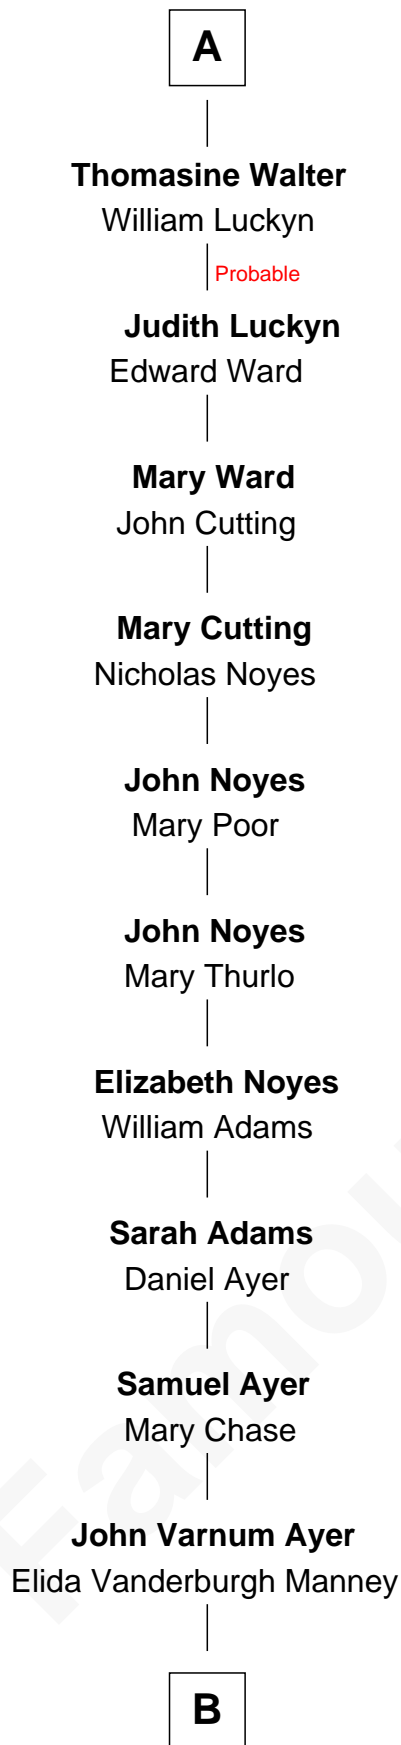

FamousKin.com Relationship Chart of

Gerald Ford

38th U.S. President

6th cousin 14 times removed of

Catherine Howard

5th Wife of King Henry VIII

Sir John Howard

Alice de Bois

B

George Manney Ayer

Amy Gridley Butler

Adele Augusta Ayer

Levi Addison Gardner

Dorothy Ayer Gardner

Leslie Lynch King

Gerald Ford

38th U.S. President

FamousKin.com