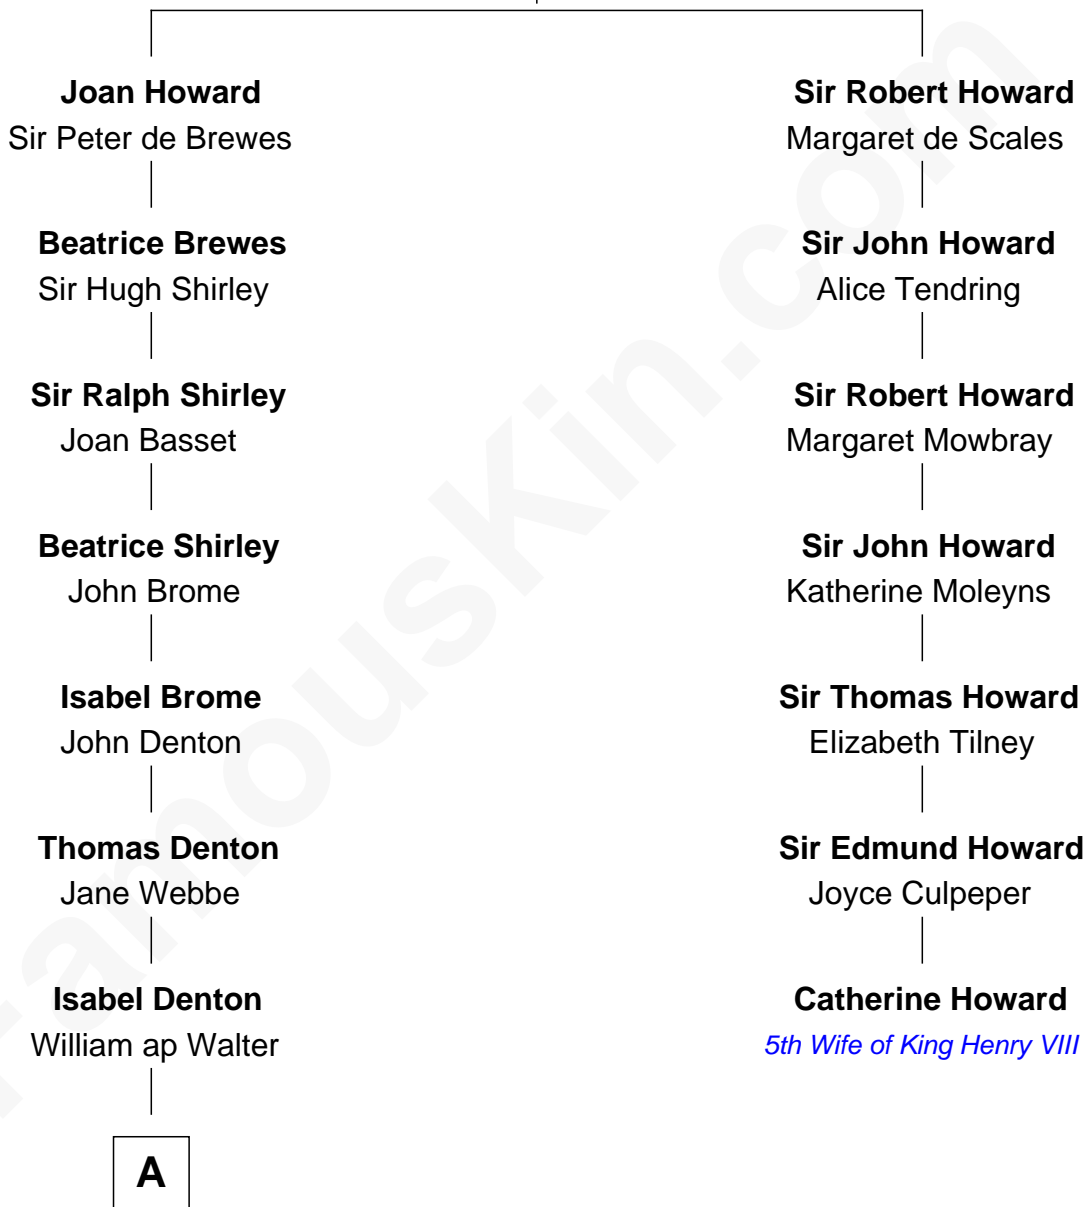

FamousKin.com Relationship Chart of

Gerald Ford

38th U.S. President

6th cousin 14 times removed of

Catherine Howard

5th Wife of King Henry VIII

Sir John Howard

Alice de Bois

B

George Manney Ayer

Amy Gridley Butler

Adele Augusta Ayer

Levi Addison Gardner

Dorothy Ayer Gardner

Leslie Lynch King

Gerald Ford

38th U.S. President

FamousKin.com