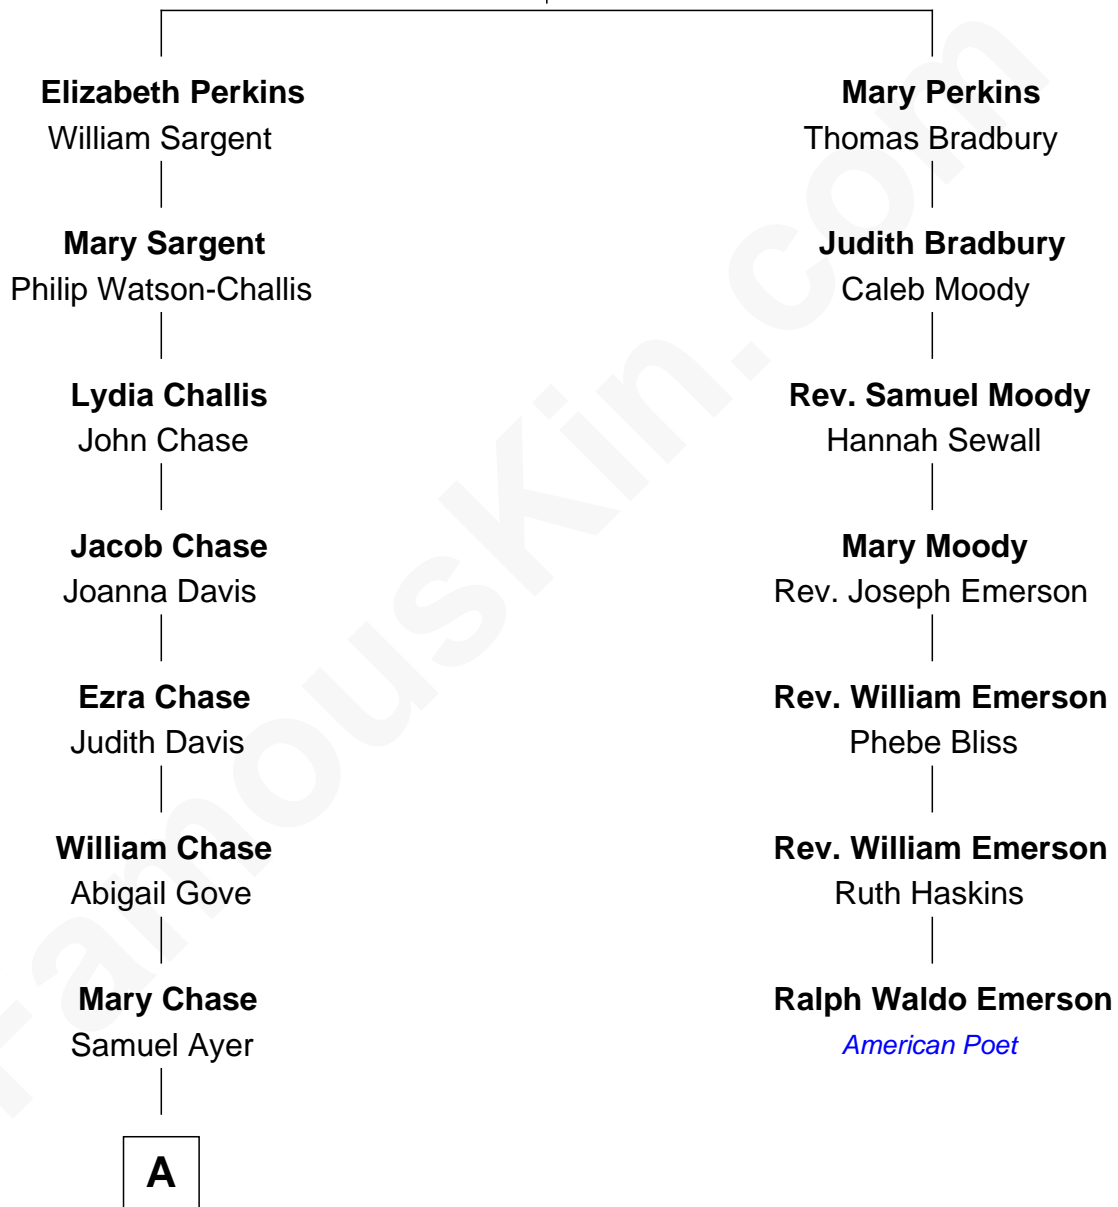

FamousKin.com Relationship Chart of

Gerald Ford

38th U.S. President

6th cousin 5 times removed of

Ralph Waldo Emerson

American Poet

John Perkins

Judith Gater

A

—
John Varnum Ayer
Elida Vanderburgh Manney

—
George Manney Ayer
Amy Gridley Butler

—
Adele Augusta Ayer
Levi Addison Gardner

—
Dorothy Ayer Gardner
Leslie Lynch King

—
Gerald Ford
38th U.S. President

FamousKin.com