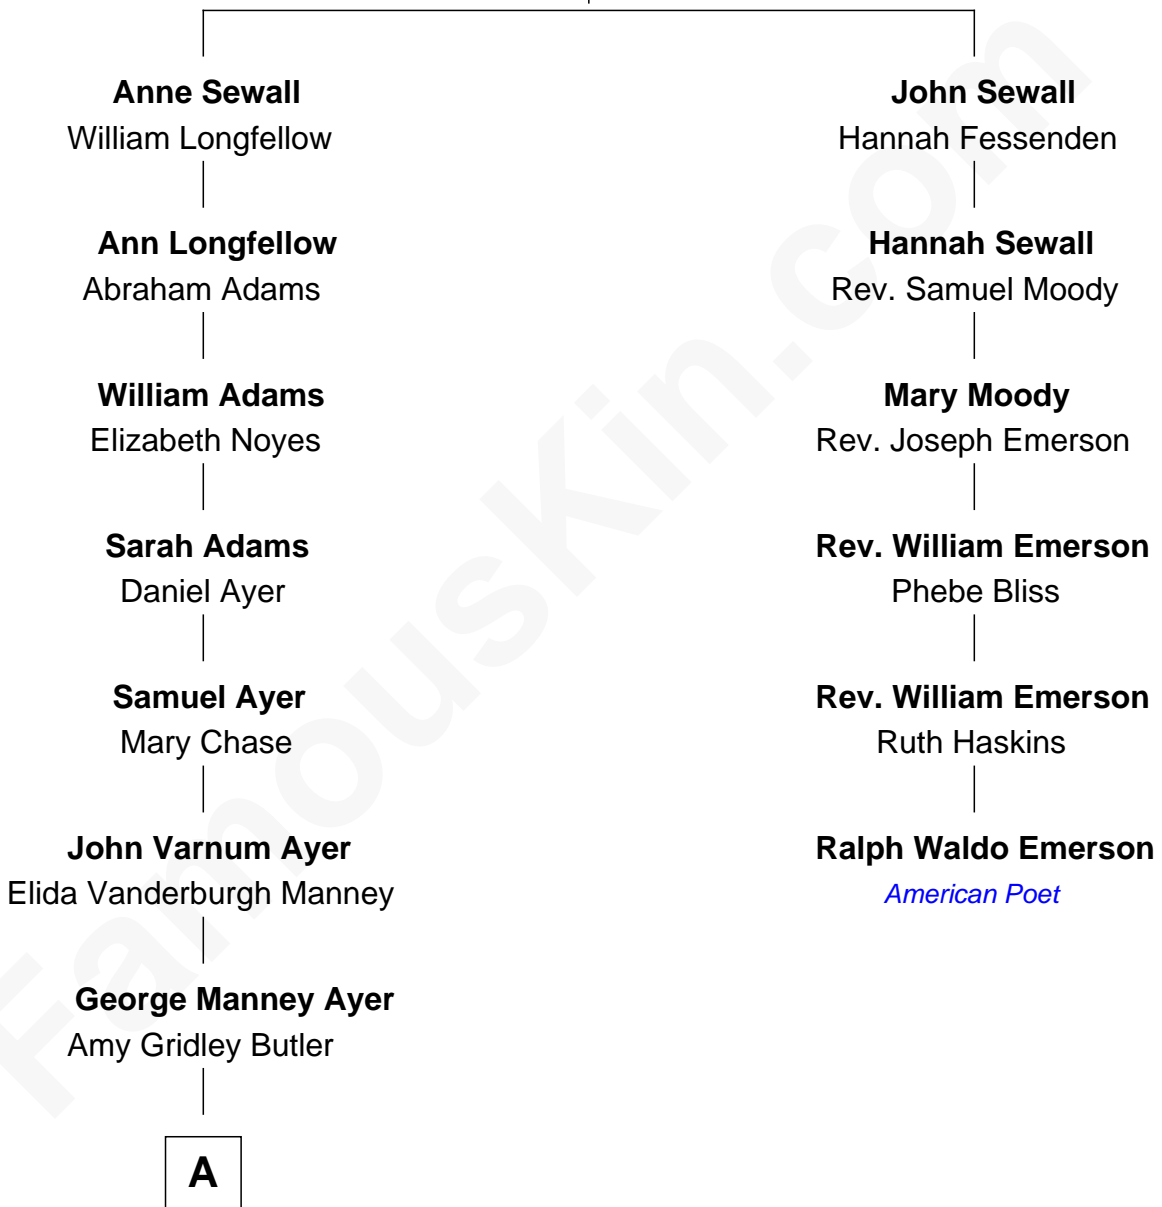

# FamousKin.com Relationship Chart of

**Gerald Ford**

*38th U.S. President*

5th cousin 4 times removed of

**Ralph Waldo Emerson**

*American Poet*

**Henry Sewall**

Jane Dummer

**A**

—  
**Adele Augusta Ayer**  
Levi Addison Gardner

—  
**Dorothy Ayer Gardner**  
Leslie Lynch King

—  
**Gerald Ford**  
*38th U.S. President*

FamousKin.com