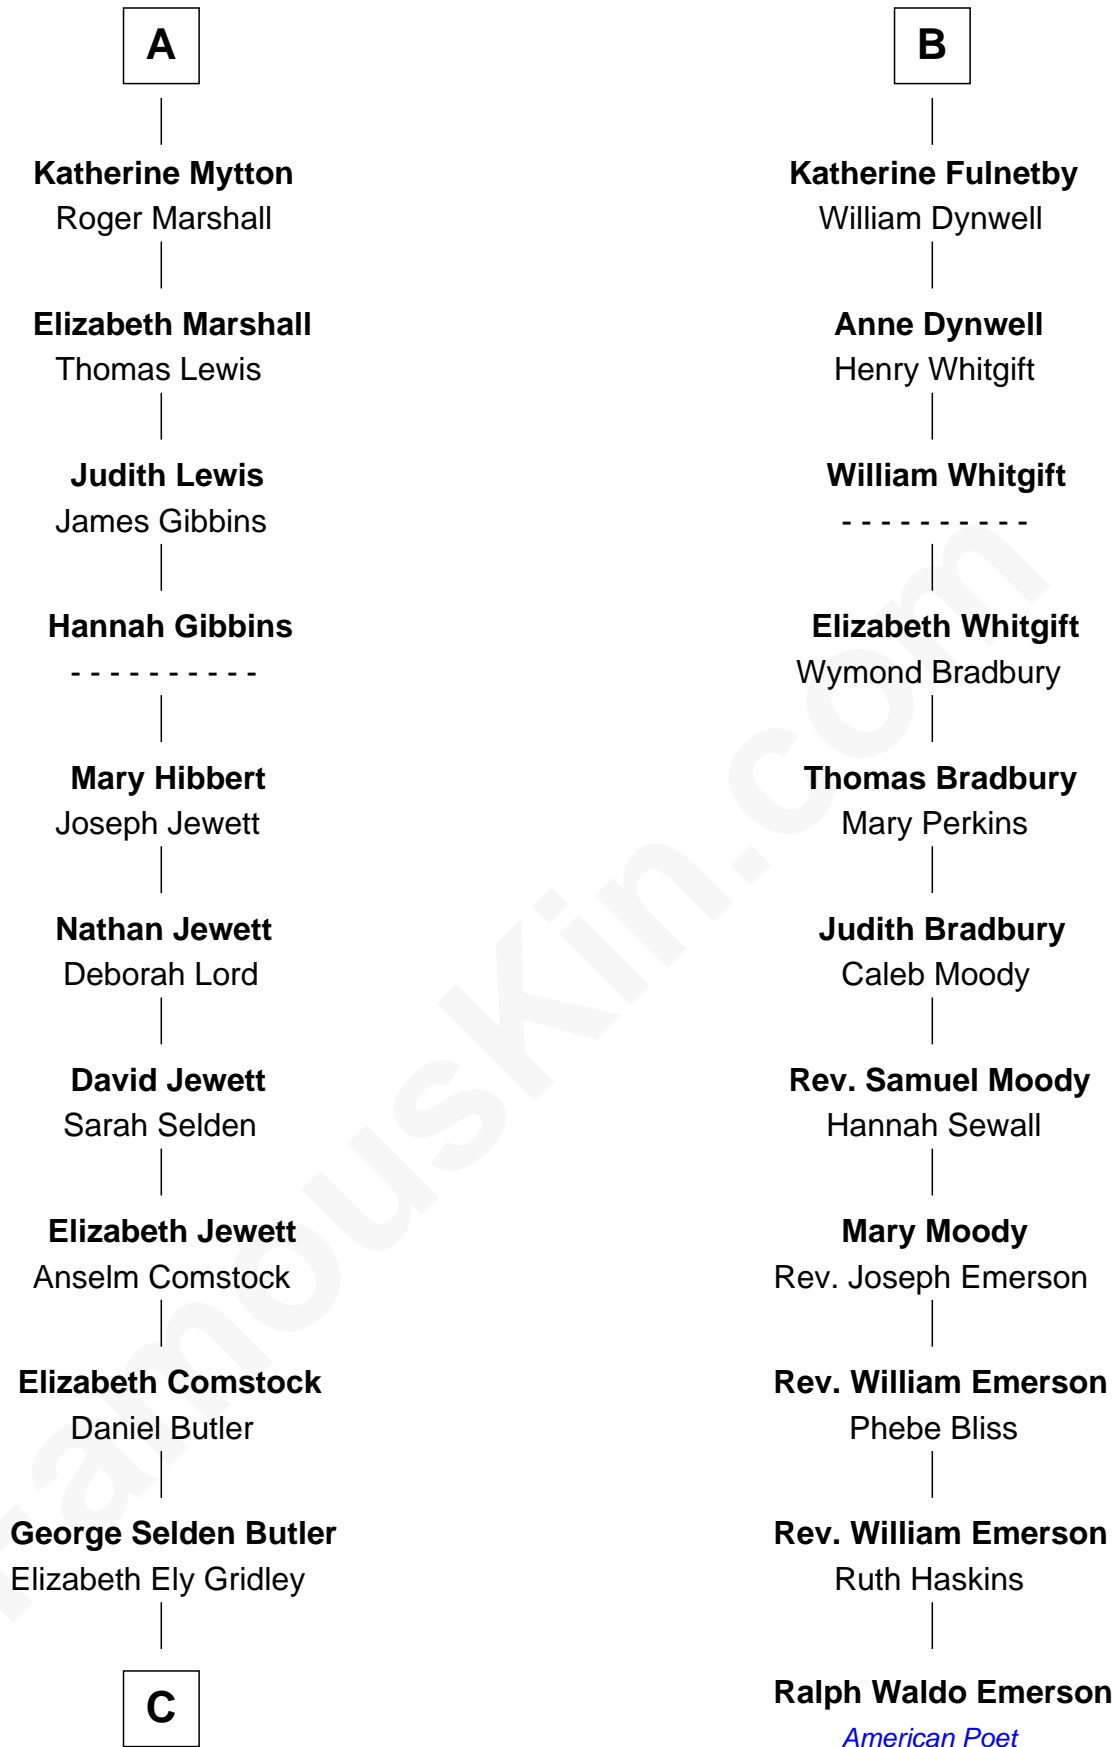

FamousKin.com Relationship Chart of

Gerald Ford

38th U.S. President

17th cousin 3 times removed of

Ralph Waldo Emerson

American Poet

Sir Maurice de Berkeley

Eve la Zouche

Thomas de Berkeley

Katherine de Clyvedon

Sir John Berkeley

Elizabeth Betteshorne

Elizabeth Berkeley

Sir John Sutton

Eleanor Sutton

Sir Henry Beaumont

Joan de Waterton

Margaret de Welles

Sir Thomas Dymoke

Jane Dymoke

John Fulnetby

B

C

—
Amy Gridley Butler
George Manney Ayer

—
Adele Augusta Ayer
Levi Addison Gardner

—
Dorothy Ayer Gardner
Leslie Lynch King

—
Gerald Ford
38th U.S. President

FamousKin.com