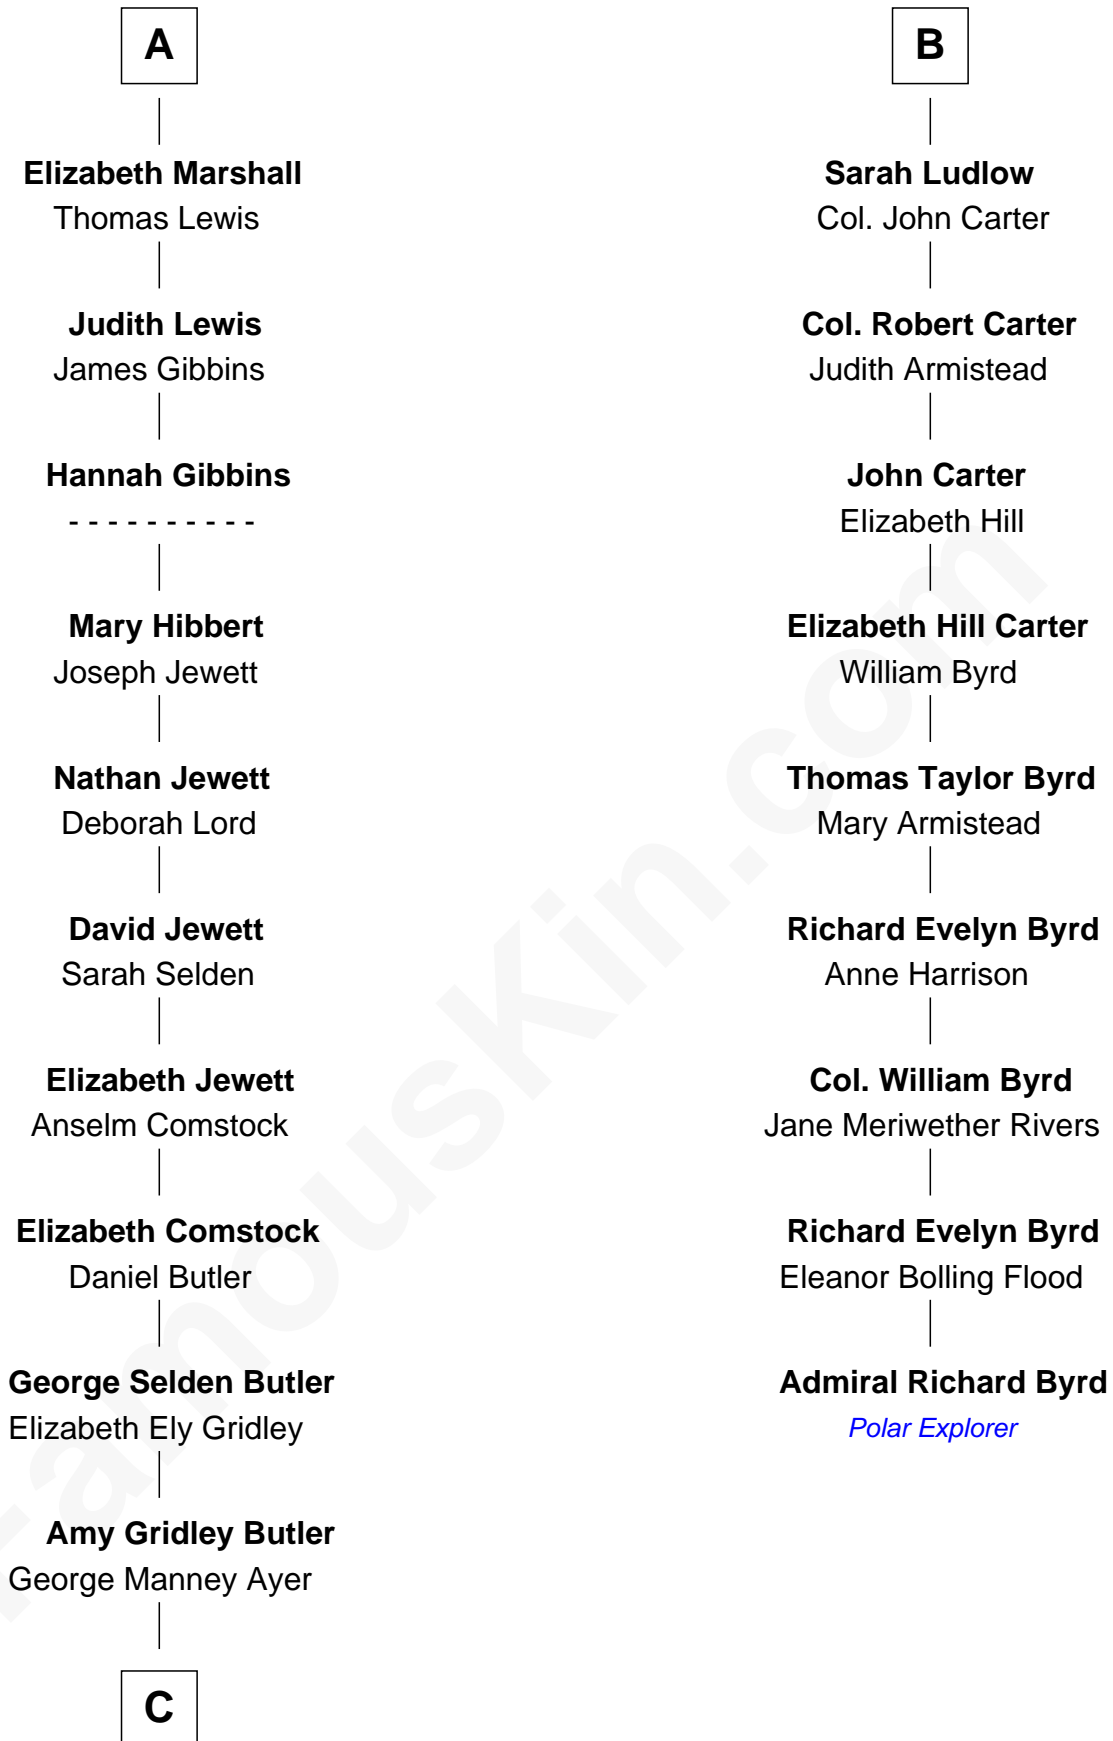

FamousKin.com Relationship Chart of

Gerald Ford

38th U.S. President

15th cousin 4 times removed of

Admiral Richard Byrd

Polar Explorer

Sir Walter Blount

Sancha de Ayala

Margaret de Gresley

Sir Walter Blount

Helena Byron

Sir William Blount

Margaret Echyngham

Elizabeth Blount

Sir Andrews de Windsor

Edith Windsor

George Ludlow

Thomas Ludlow

Jane Pyle

Gabriel Ludlow

Phillis - - - - -

B

C

—
Adele Augusta Ayer
Levi Addison Gardner

—
Dorothy Ayer Gardner
Leslie Lynch King

—
Gerald Ford
38th U.S. President

FamousKin.com