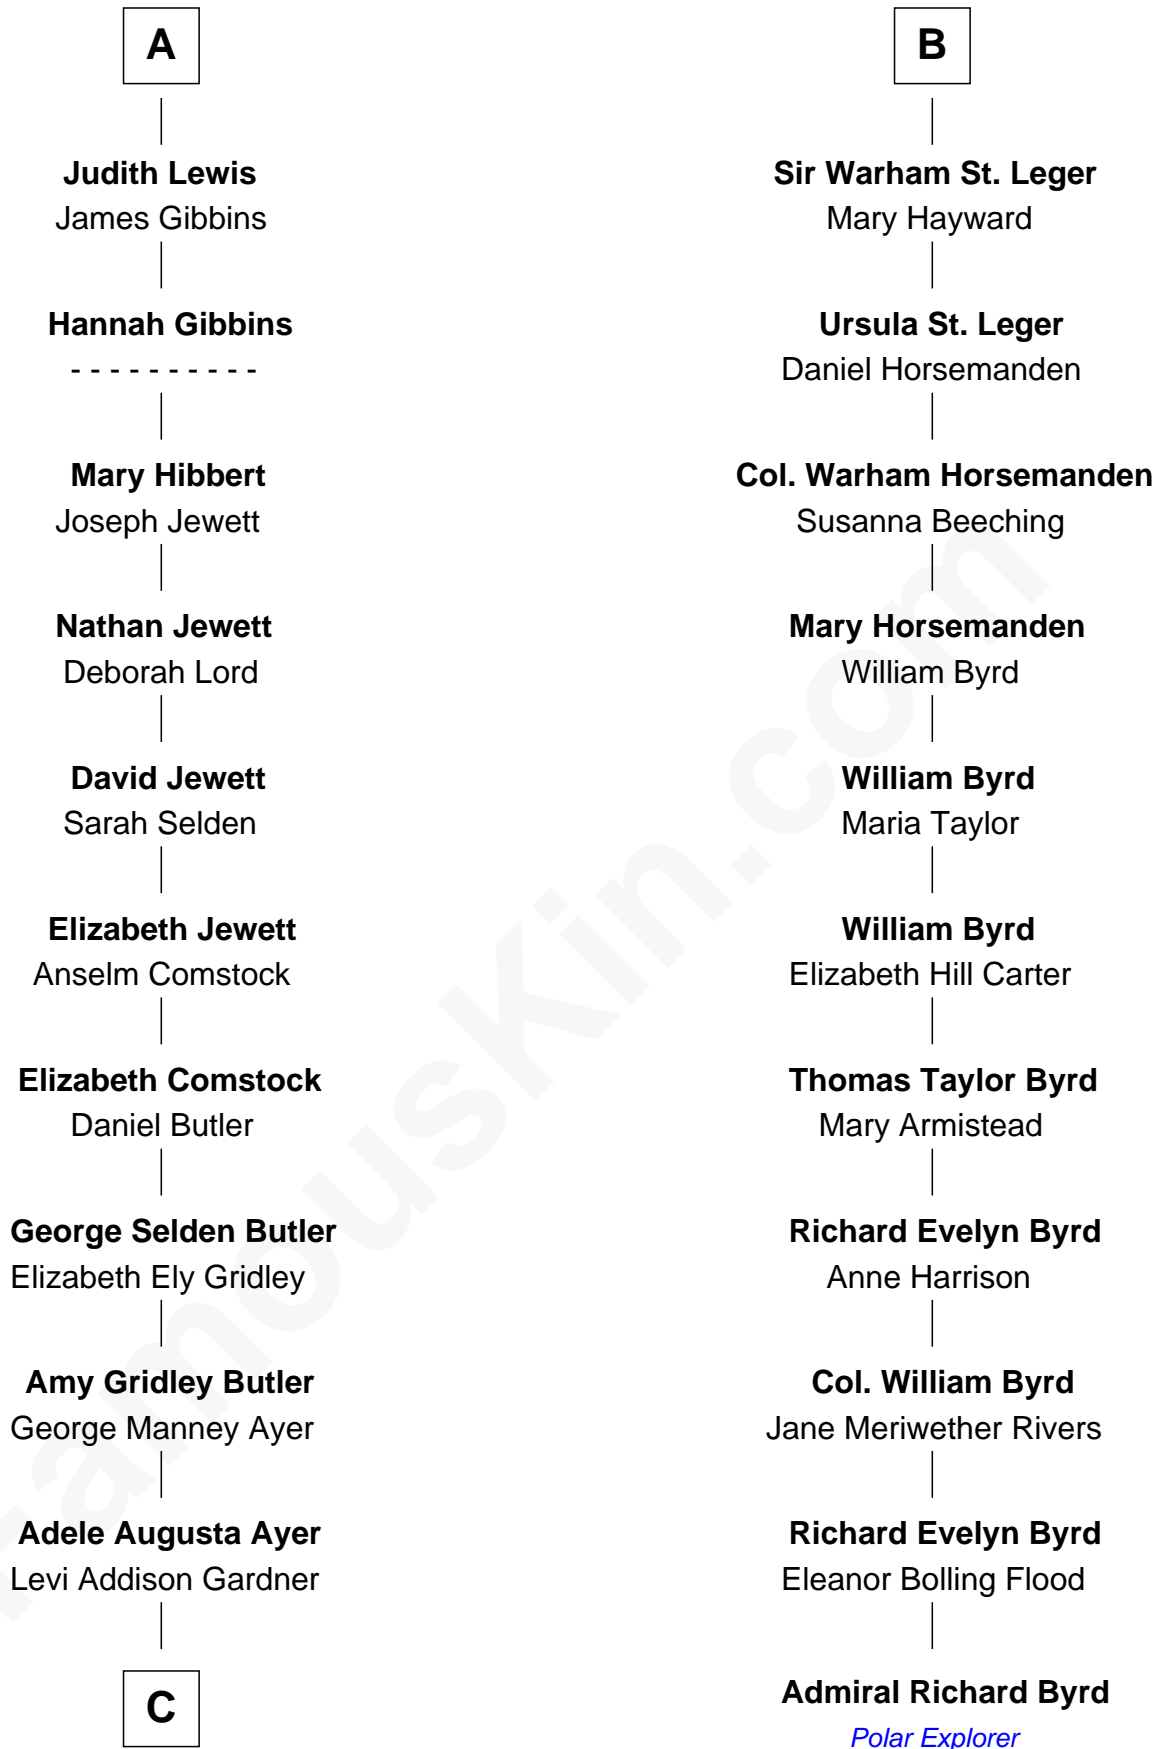

# FamousKin.com Relationship Chart of

**Gerald Ford**

*38th U.S. President*

17th cousin 1 time removed of

**Admiral Richard Byrd**

*Polar Explorer*

**Sir John Berkeley**  
Elizabeth Betteshorne

**Elizabeth Berkeley**  
Sir John Sutton

**Eleanor Berkeley**  
Sir Richard Poynings

**Eleanor Sutton**  
Sir Henry Beaumont

**Eleanor Poynings**  
Sir Henry Percy

**Constance Beaumont**  
John Mytton

**Henry Percy**  
Maud Herbert

**Joyce Mytton**  
John Harpersfield

**Eleanor Percy**  
Edward Stafford

**Edward Harpersfield alias Mytton**  
Anne Skrimshire

**Mary Stafford**  
George Neville

**Katherine Mytton**  
Roger Marshall

**Ursula Neville**  
Sir Warham St. Leger

**Elizabeth Marshall**  
Thomas Lewis

**Sir Anthony St. Leger**  
Mary Scott

**A**

**B**

**C**

—  
**Dorothy Ayer Gardner**

Leslie Lynch King

—  
**Gerald Ford**