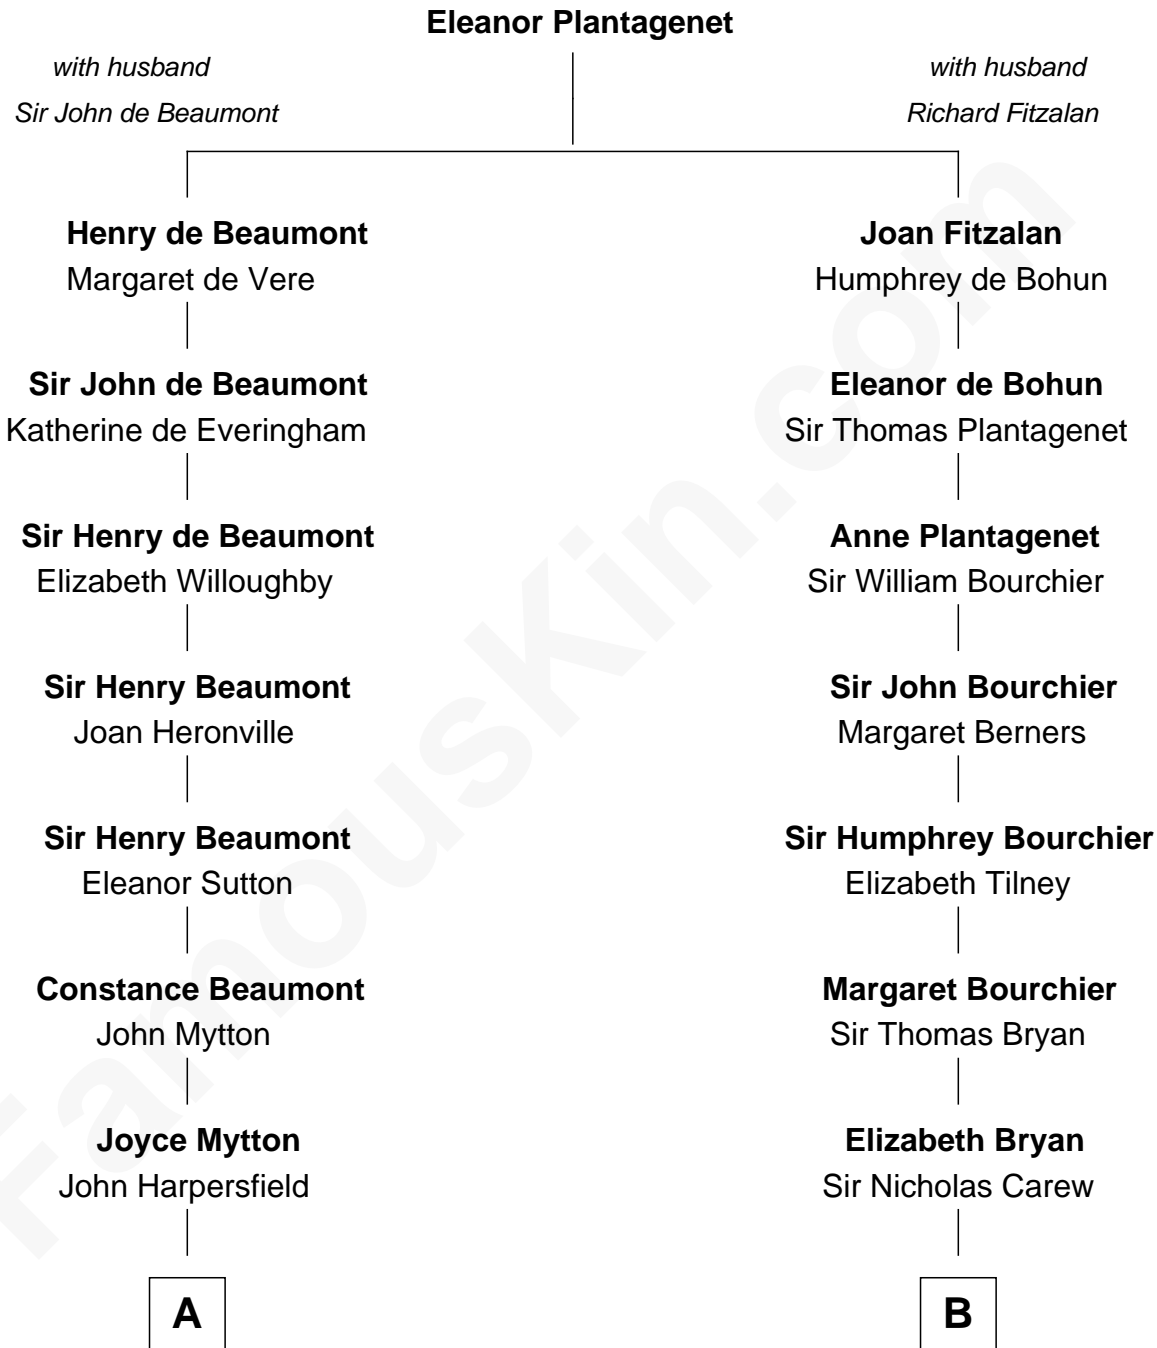

FamousKin.com

Relationship Chart of

Gerald Ford

38th U.S. President

14th cousin 7 times removed of

Robert Treat Paine

Signer of the Declaration of Independence

C

George Selden Butler

Elizabeth Ely Gridley

Amy Gridley Butler

George Manney Ayer

Adele Augusta Ayer

Levi Addison Gardner

Dorothy Ayer Gardner

Leslie Lynch King

Gerald Ford

38th U.S. President

FamousKin.com