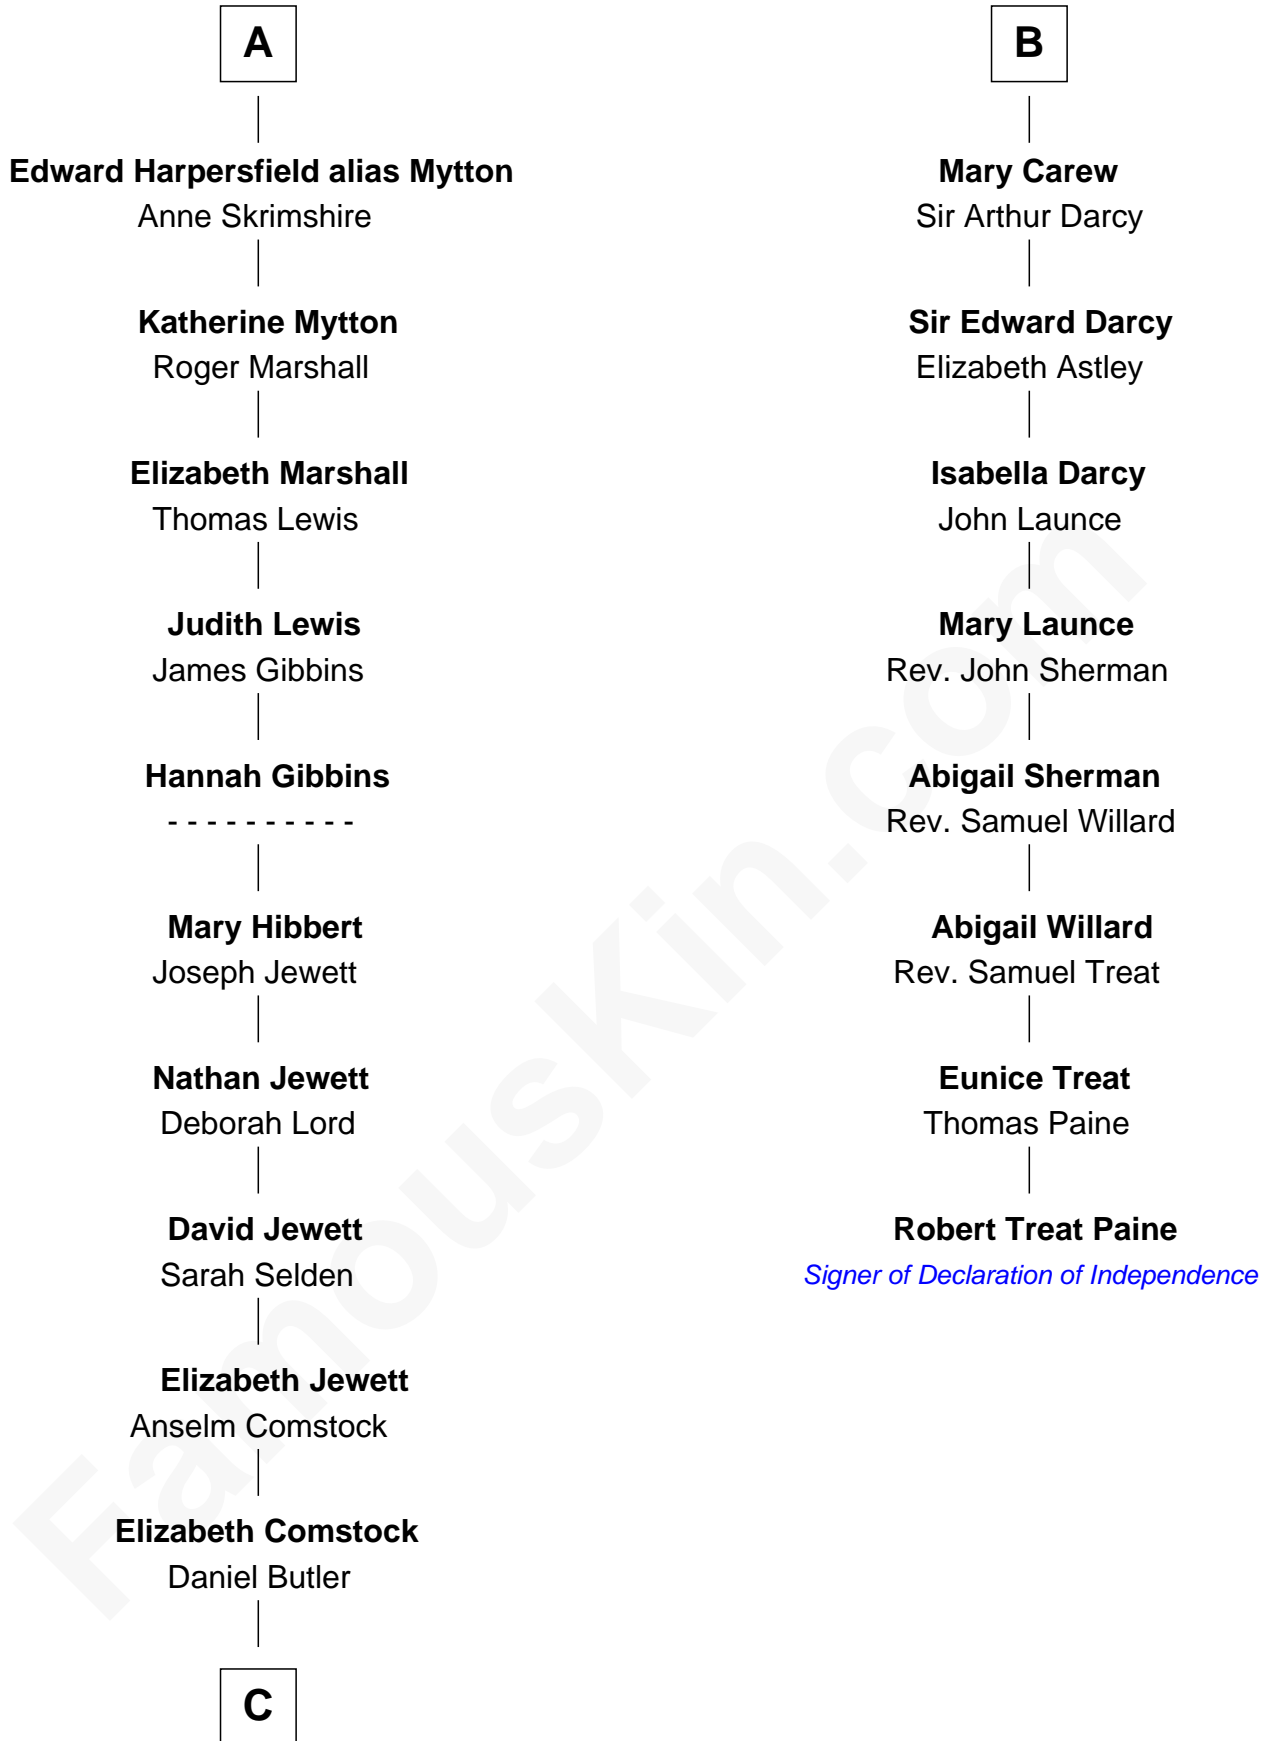

FamousKin.com

Relationship Chart of

Gerald Ford

38th U.S. President

14th cousin 7 times removed of

Robert Treat Paine

Signer of the Declaration of Independence

C

George Selden Butler

Elizabeth Ely Gridley

Amy Gridley Butler

George Manney Ayer

Adele Augusta Ayer

Levi Addison Gardner

Dorothy Ayer Gardner

Leslie Lynch King