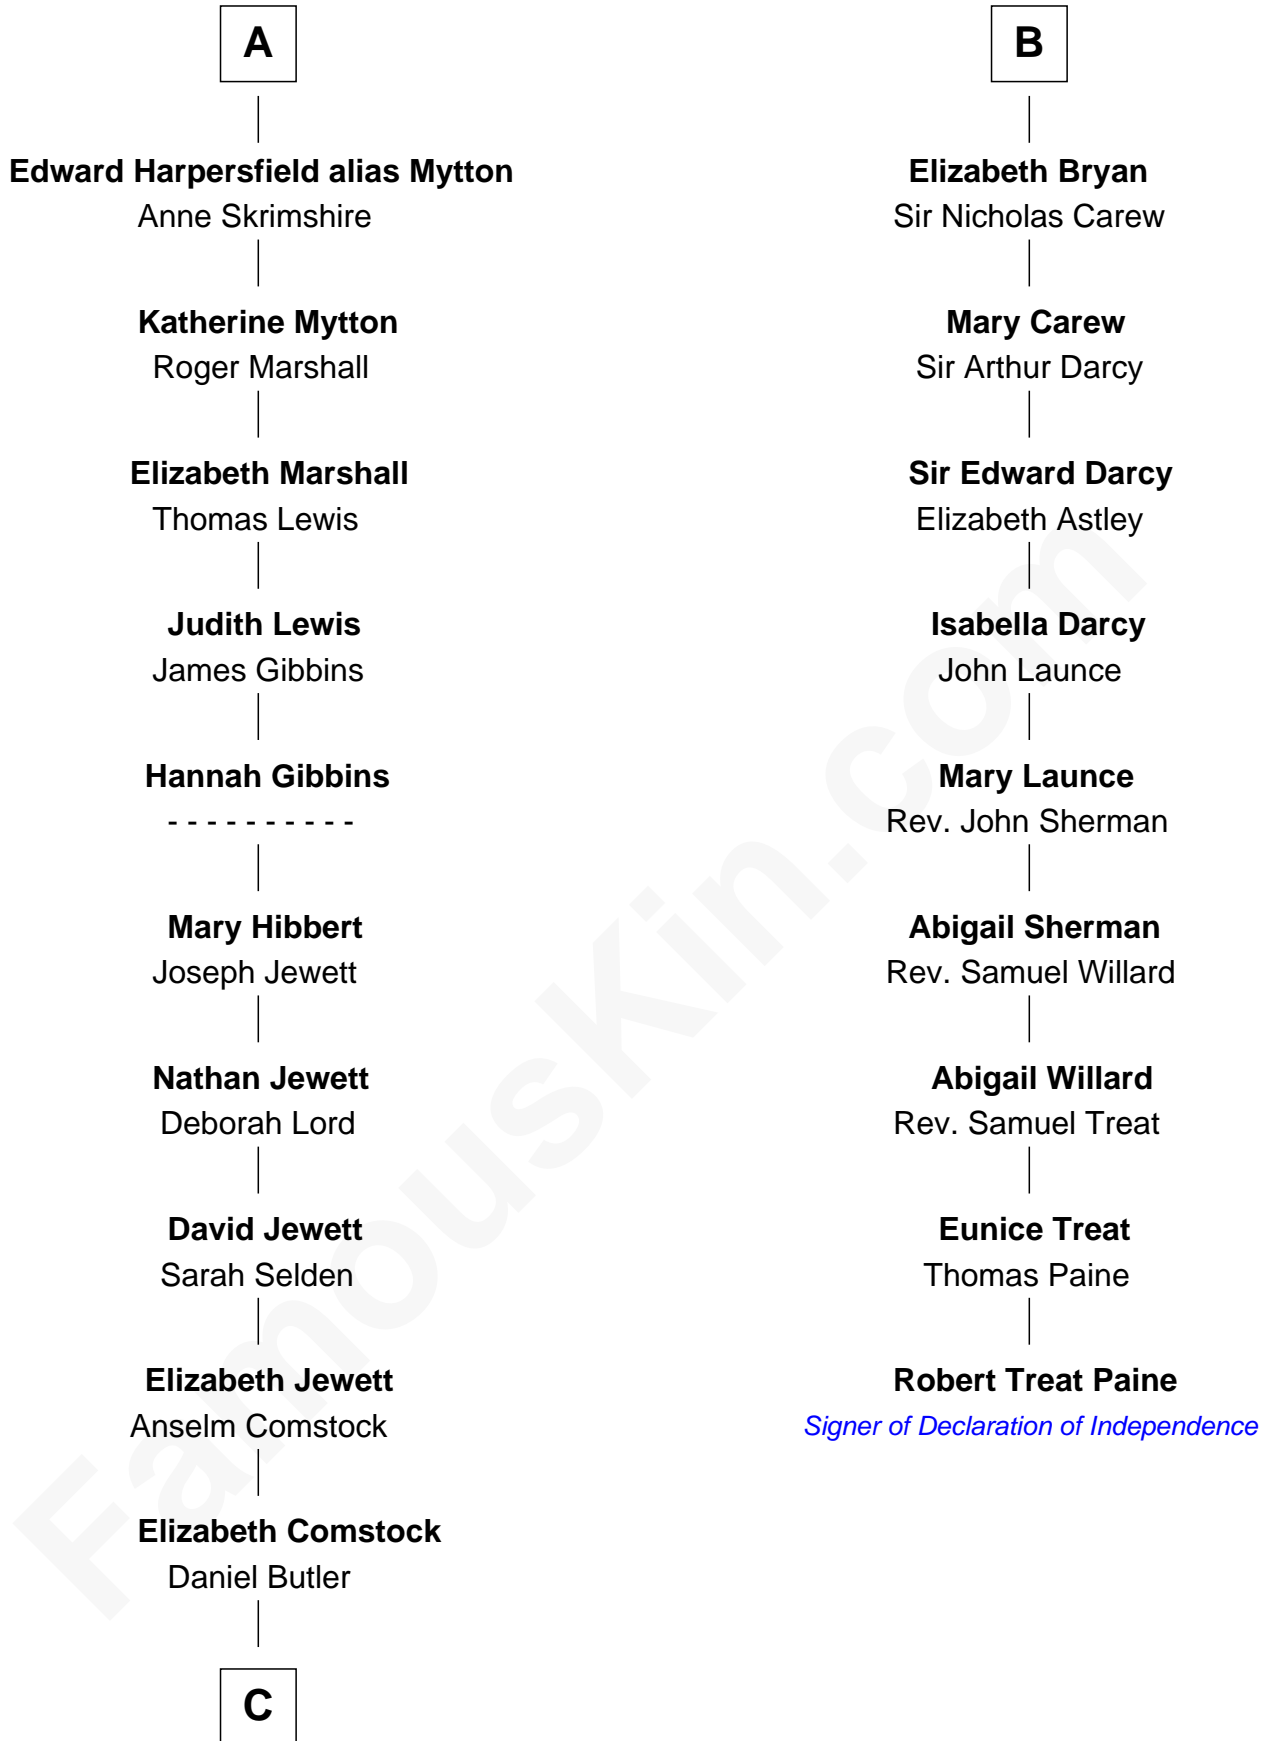

FamousKin.com Relationship Chart of

Gerald Ford

38th U.S. President

15th cousin 6 times removed of

Robert Treat Paine

Signer of the Declaration of Independence

Edmund Fitzalan

Alice de Warenne

Margaret Berners

Sir Humphrey Bouchier

Elizabeth Tilney

Margaret Bouchier

Sir Thomas Bryan

B

C

—
George Selden Butler