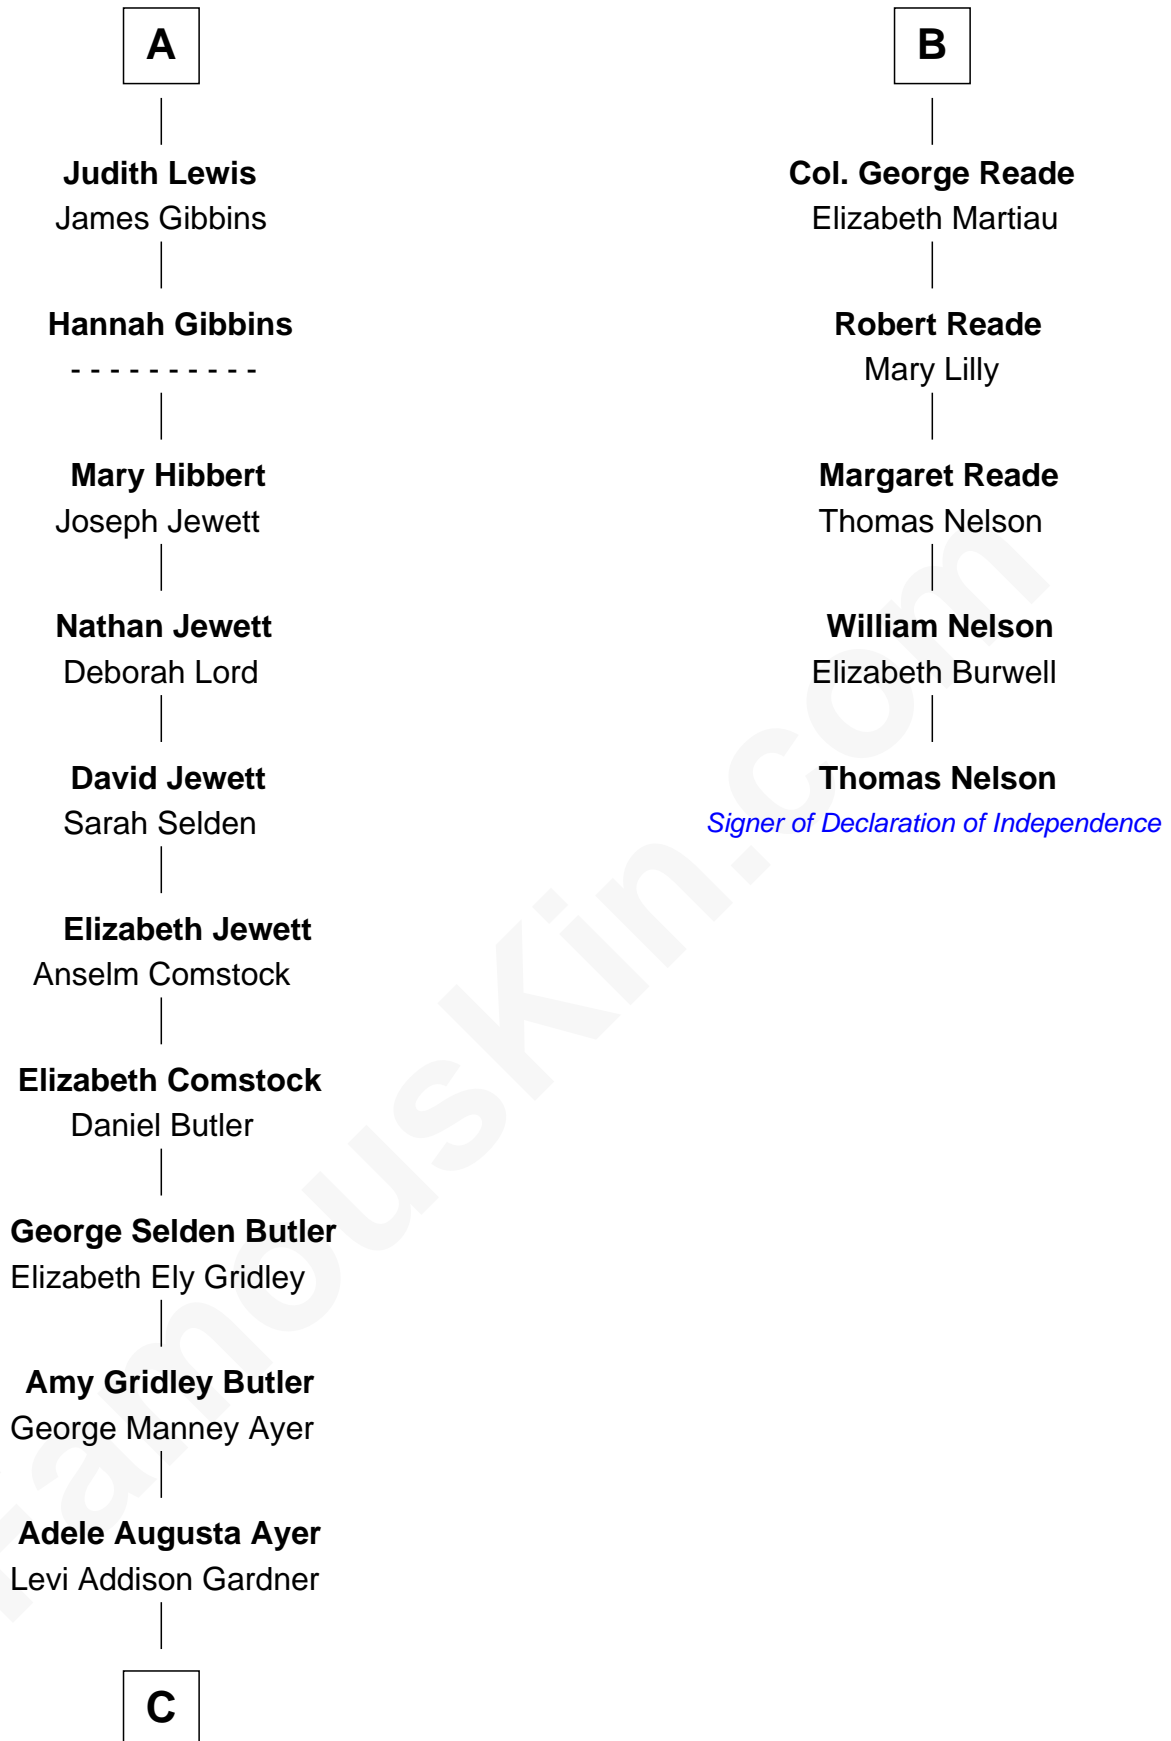

# FamousKin.com Relationship Chart of

**Gerald Ford**

*38th U.S. President*

11th cousin 7 times removed of

**Thomas Nelson**

*Signer of the Declaration of Independence*

**C**

—  
**Dorothy Ayer Gardner**

Leslie Lynch King

—  
**Gerald Ford**

*38th U.S. President*

FamousKin.com