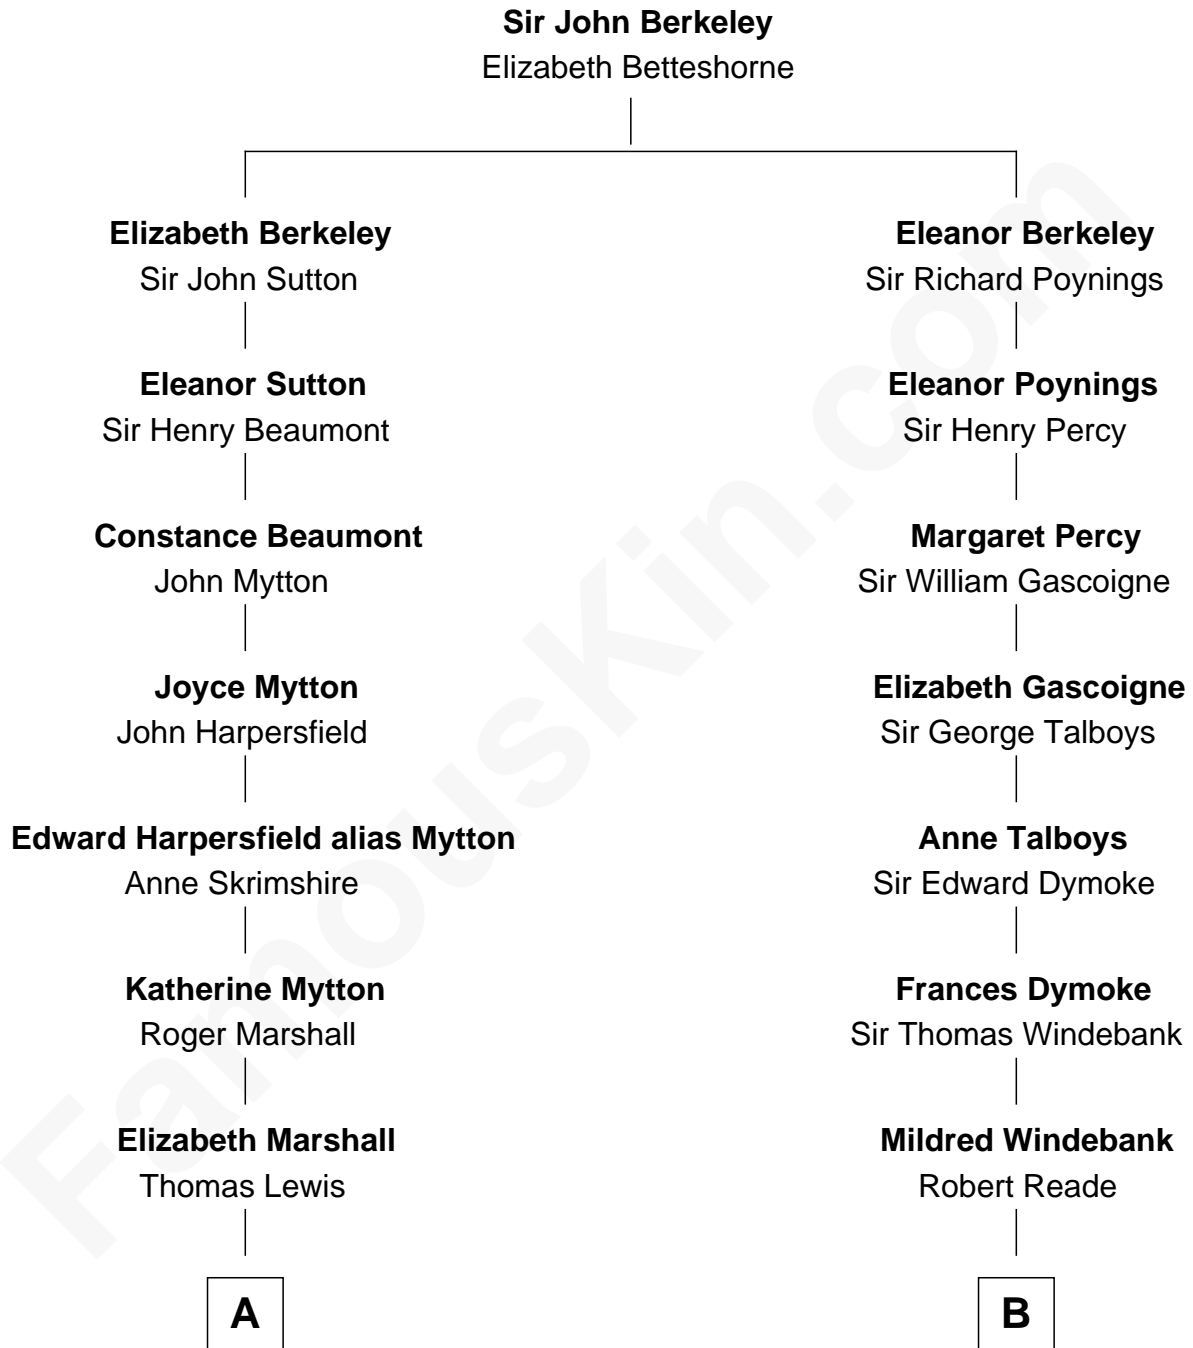

# FamousKin.com Relationship Chart of

**Gerald Ford**

*38th U.S. President*

11th cousin 7 times removed of

**Thomas Nelson**

*Signer of the Declaration of Independence*

**C**

—  
**Dorothy Ayer Gardner**

Leslie Lynch King

—  
**Gerald Ford**

*38th U.S. President*

FamousKin.com