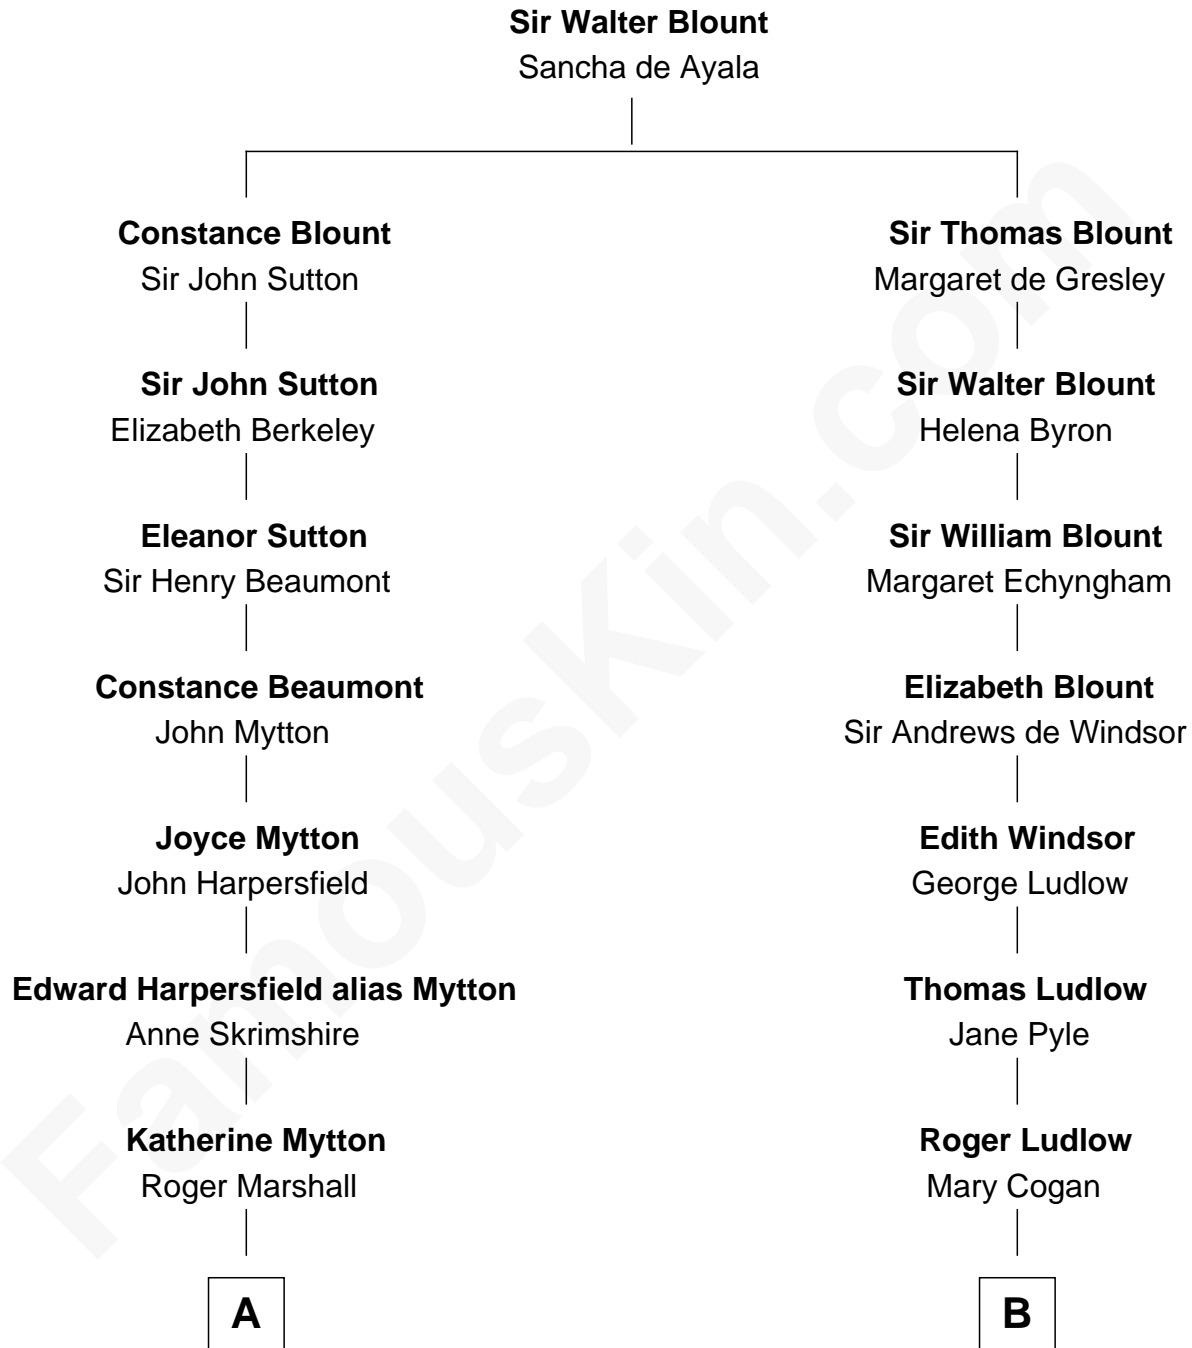

FamousKin.com Relationship Chart of

Gerald Ford

38th U.S. President

10th cousin 9 times removed of

Caleb Brewster

Member of the Culper Spy Ring during the American Revolution

C

—
Adele Augusta Ayer
Levi Addison Gardner

—
Dorothy Ayer Gardner
Leslie Lynch King

—
Gerald Ford
38th U.S. President

FamousKin.com