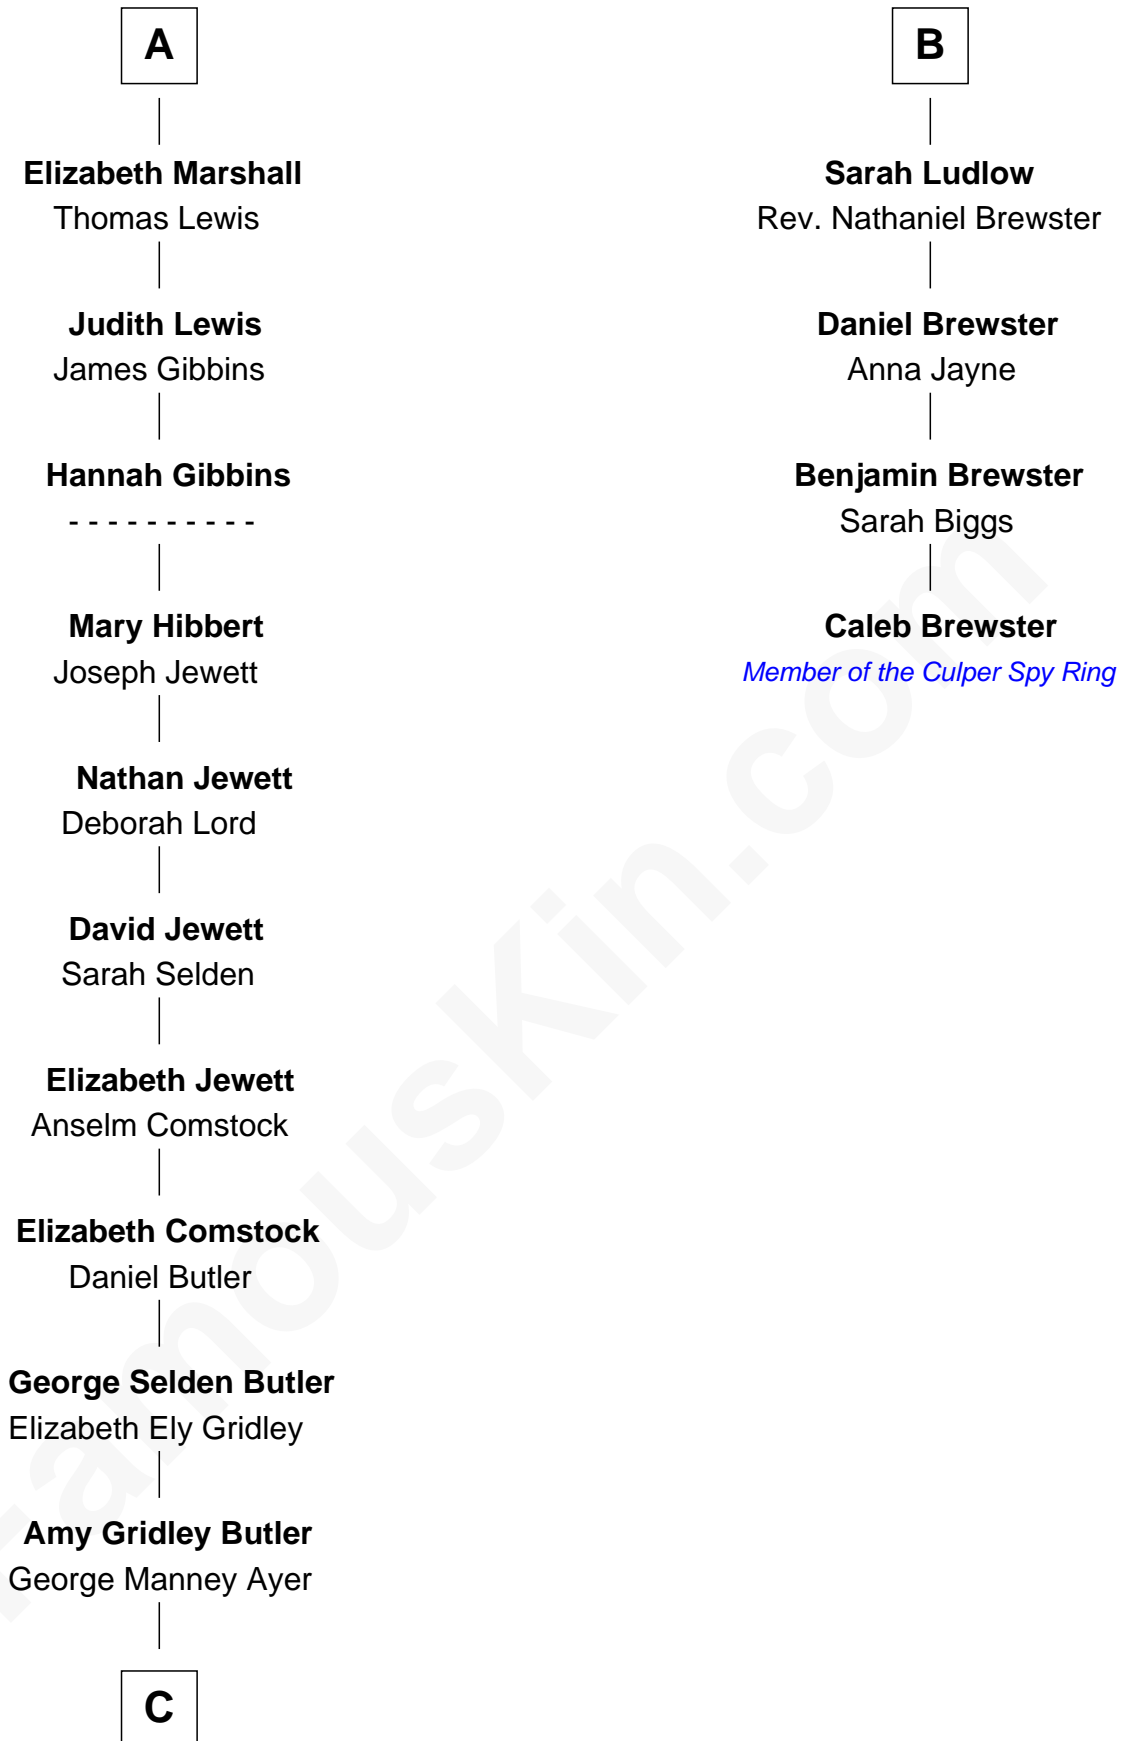

FamousKin.com Relationship Chart of

Gerald Ford

38th U.S. President

10th cousin 9 times removed of

Caleb Brewster

Member of the Culper Spy Ring during the American Revolution

C

—
Adele Augusta Ayer
Levi Addison Gardner

—
Dorothy Ayer Gardner
Leslie Lynch King

—
Gerald Ford
38th U.S. President

FamousKin.com