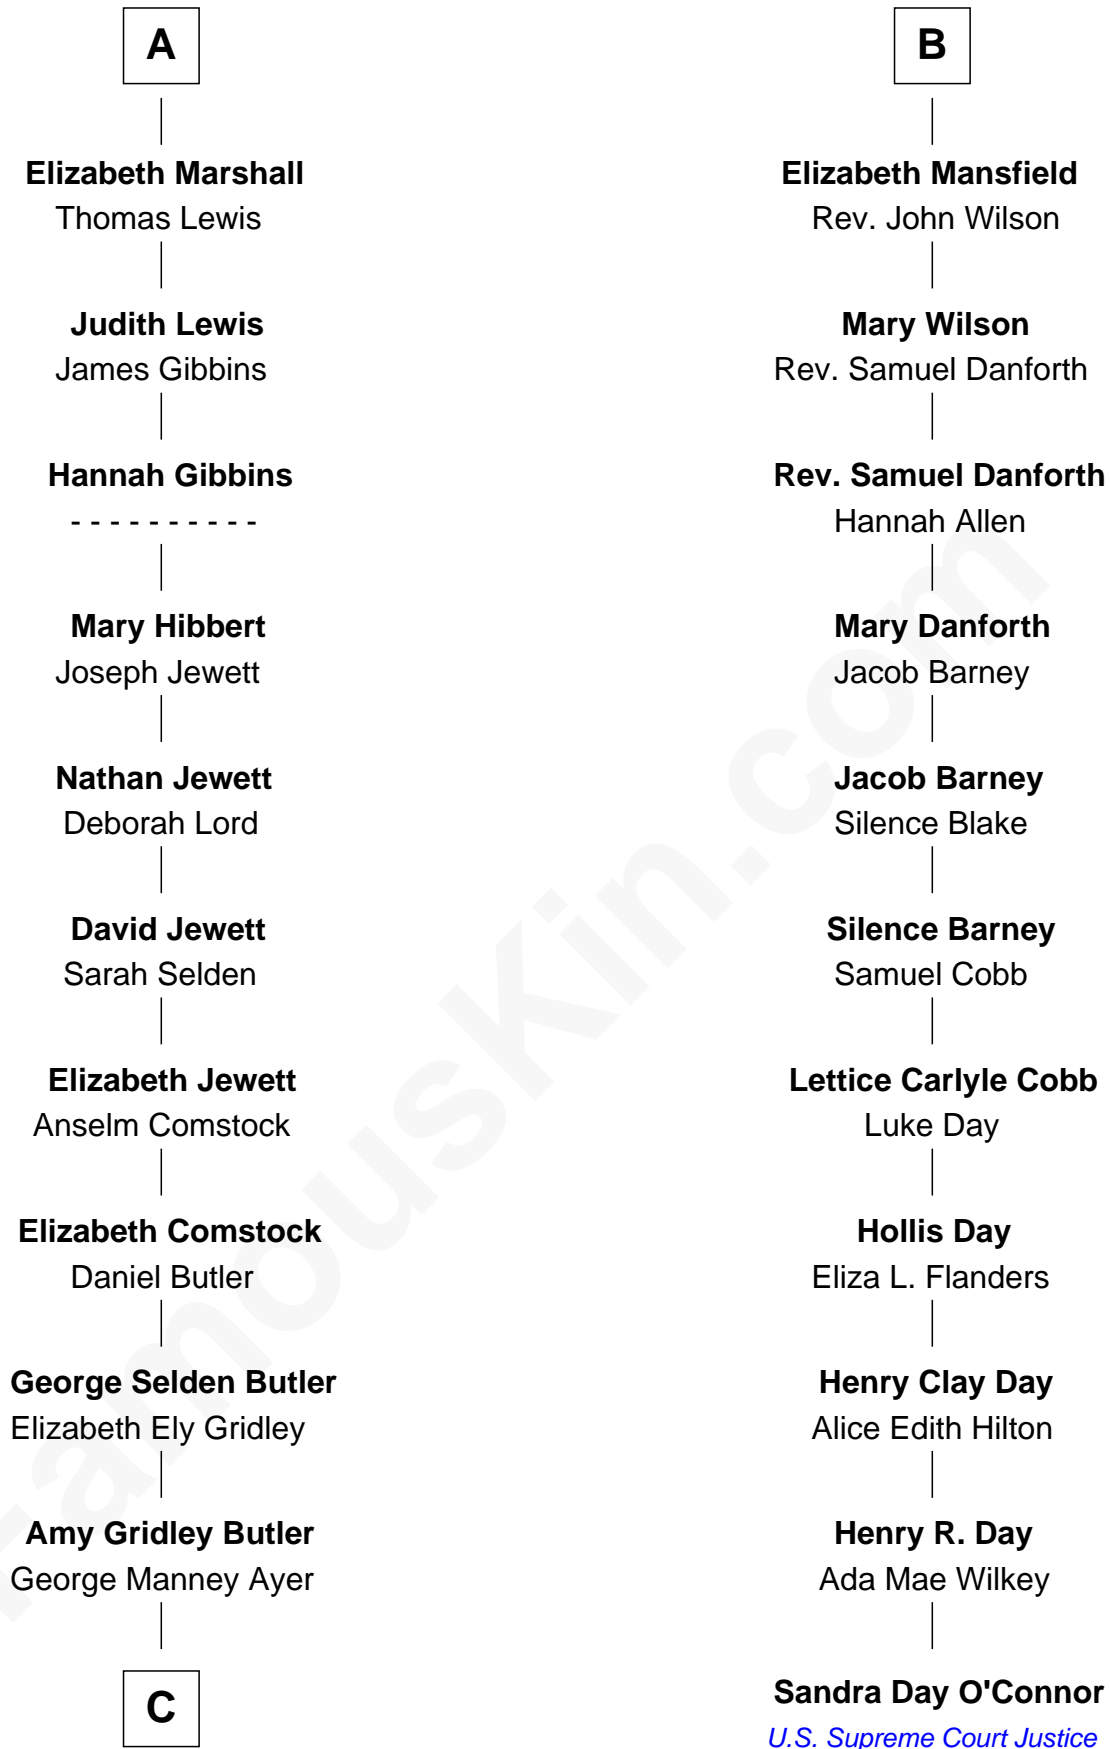

# FamousKin.com Relationship Chart of

**Gerald Ford**

*38th U.S. President*

17th cousin 2 times removed of

**Sandra Day O'Connor**

*First Female U.S. Supreme Court Justice*

**Sir William Willoughby**

Lucy le Strange

Sir William FitzHugh

**Maud FitzHugh**

Sir William Bowes

**Sir Ralph Bowes**

Margery Conyers

**Sir Ralph Bowes**

Elizabeth Clifford

**Margery Bowes**

Sir Ralph Eure

**Anne Eure**

Lancelot Mansfield

**John Mansfield**

Elizabeth - - - - -

**B**

**C**

—  
**Adele Augusta Ayer**  
Levi Addison Gardner

—  
**Dorothy Ayer Gardner**  
Leslie Lynch King

—  
**Gerald Ford**  
*38th U.S. President*

FamousKin.com