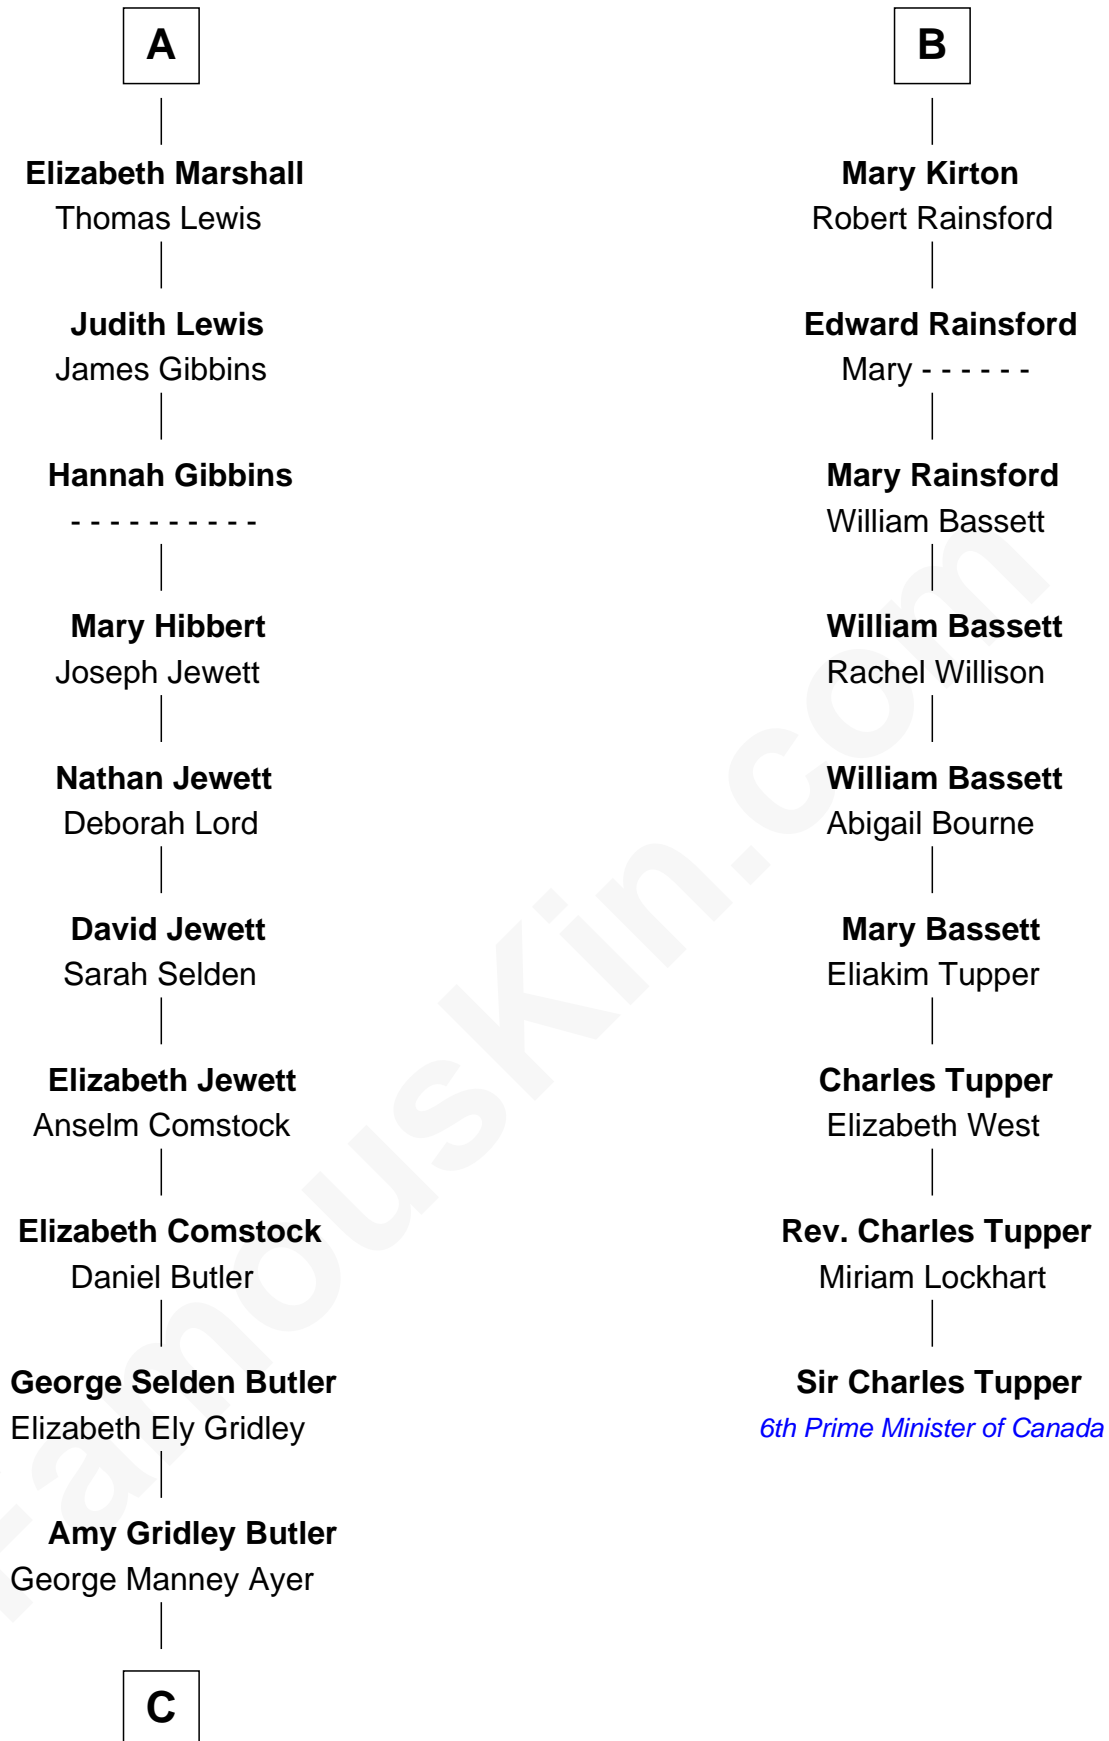

**Constance Beaumont**  
John Mytton

**Joyce Mytton**  
John Harpersfield

**Edward Harpersfield alias Mytton**  
Anne Skrimshire

**Katherine Mytton**  
Roger Marshall

**A**

**Elizabeth Beaumont**  
Sir William Botreaux

**Margaret Botreaux**  
Sir Robert Hungerford

**Eleanor Hungerford**  
Sir John White

**Robert White**  
Margaret Gainsford

**Margaret White**  
John Kirton

**Stephen Kirton**  
Margaret Offley

**Thomas Kirton**  
Mary Sadler

**B**

**C**

—  
**Adele Augusta Ayer**  
Levi Addison Gardner

—  
**Dorothy Ayer Gardner**  
Leslie Lynch King

—  
**Gerald Ford**  
*38th U.S. President*

FamousKin.com