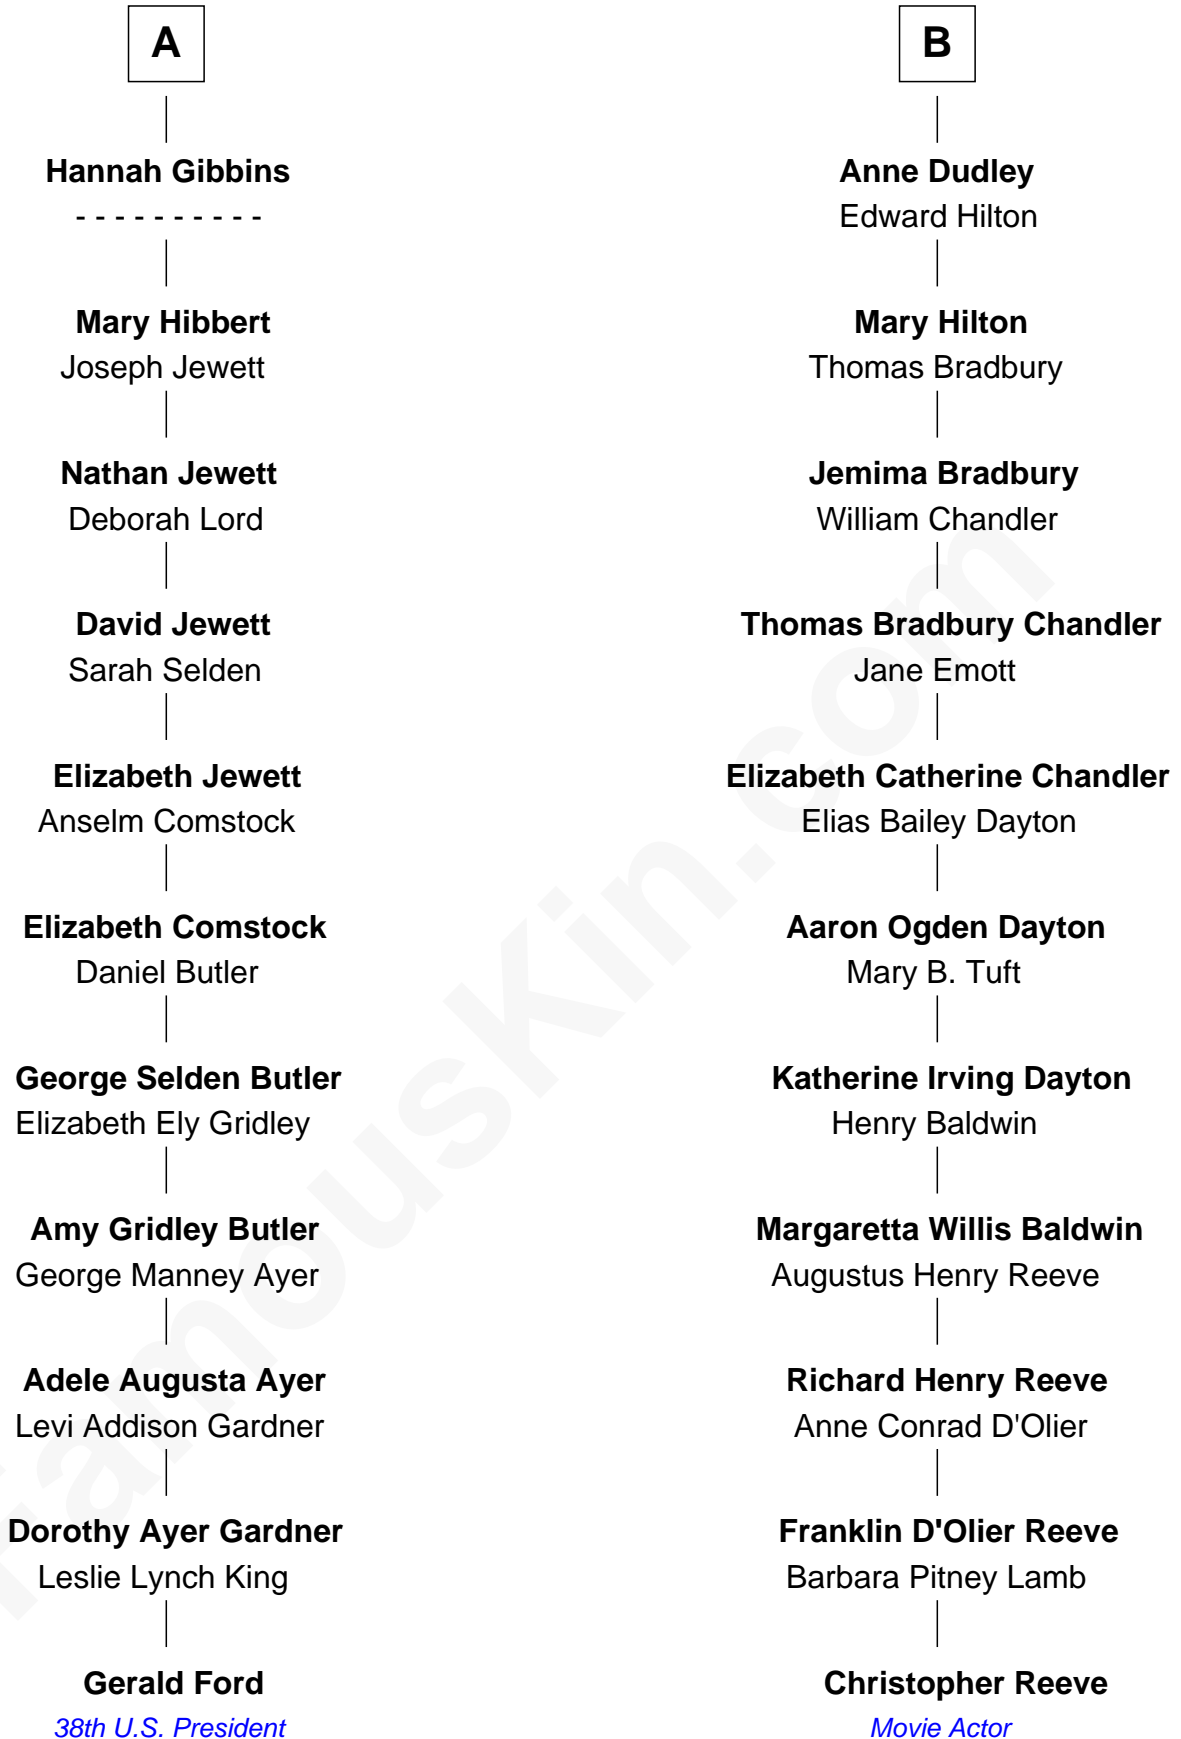

FamousKin.com Relationship Chart of

Gerald Ford

38th U.S. President

17th cousin of

Christopher Reeve

Movie Actor

Christopher Reeve photo by [Jbfrankel](#) (CC BY-SA 3.0)