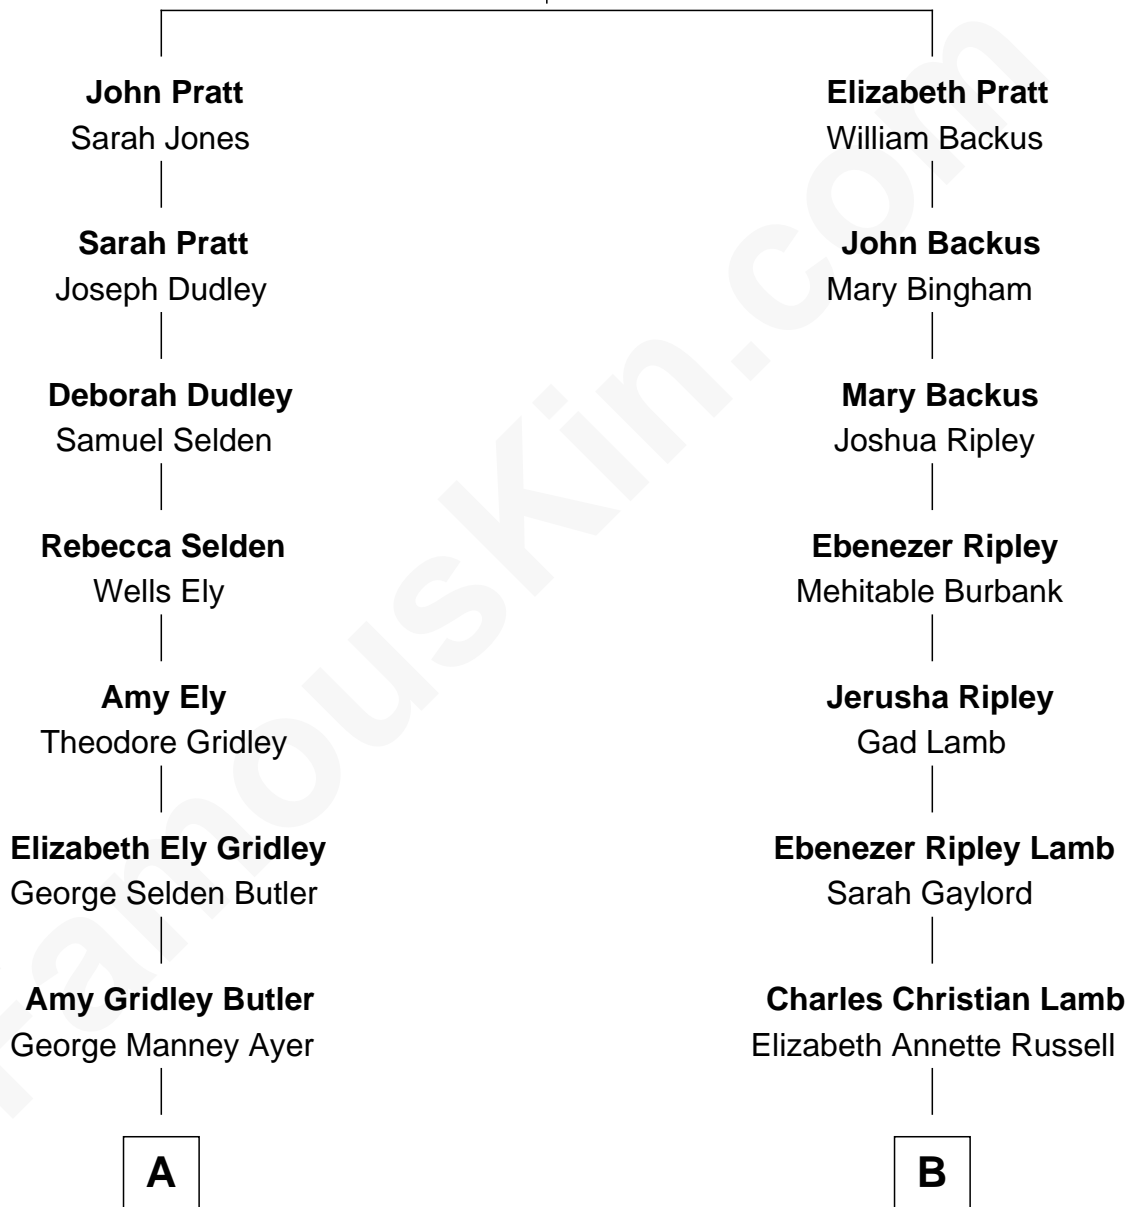

FamousKin.com Relationship Chart of

Gerald Ford

38th U.S. President

9th cousin 1 time removed of

Christopher Reeve

Movie Actor

William Pratt
Elizabeth Clark

A

Adele Augusta Ayer
Levi Addison Gardner

Dorothy Ayer Gardner
Leslie Lynch King

Gerald Ford
38th U.S. President

B

Bert Israel Lamb
Harriet Davis

Horace Rand Lamb
Beatrice Louise Pitney

Barbara Pitney Lamb
Franklin D'Olier Reeve