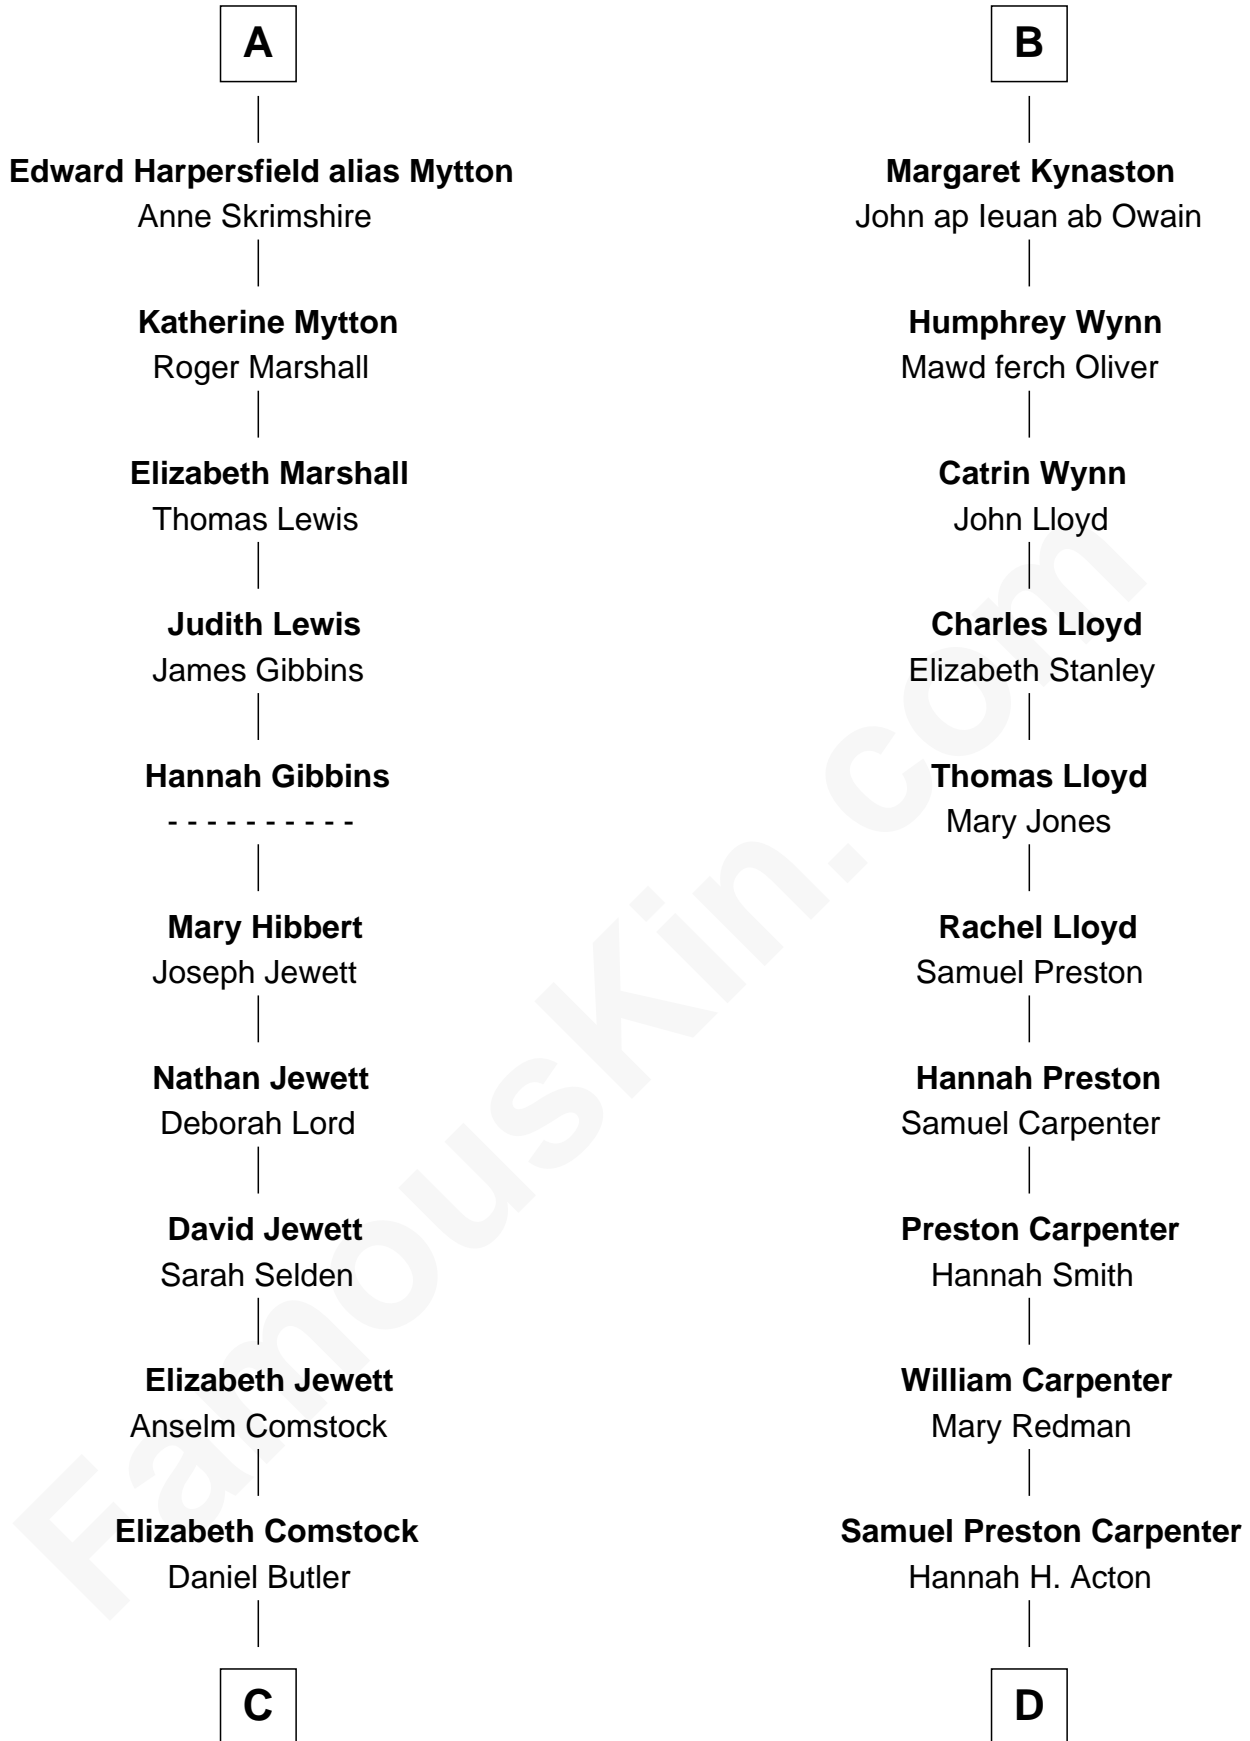

# FamousKin.com Relationship Chart of

**Gerald Ford**

*38th U.S. President*

21st cousin of

**Christopher Reeve**

*Movie Actor*

**Edmund Fitzalan**

Alice de Warenne

**C**

**George Selden Butler**  
Elizabeth Ely Gridley

**Amy Gridley Butler**  
George Manney Ayer

**Adele Augusta Ayer**  
Levi Addison Gardner

**Dorothy Ayer Gardner**  
Leslie Lynch King

**Gerald Ford**  
*38th U.S. President*