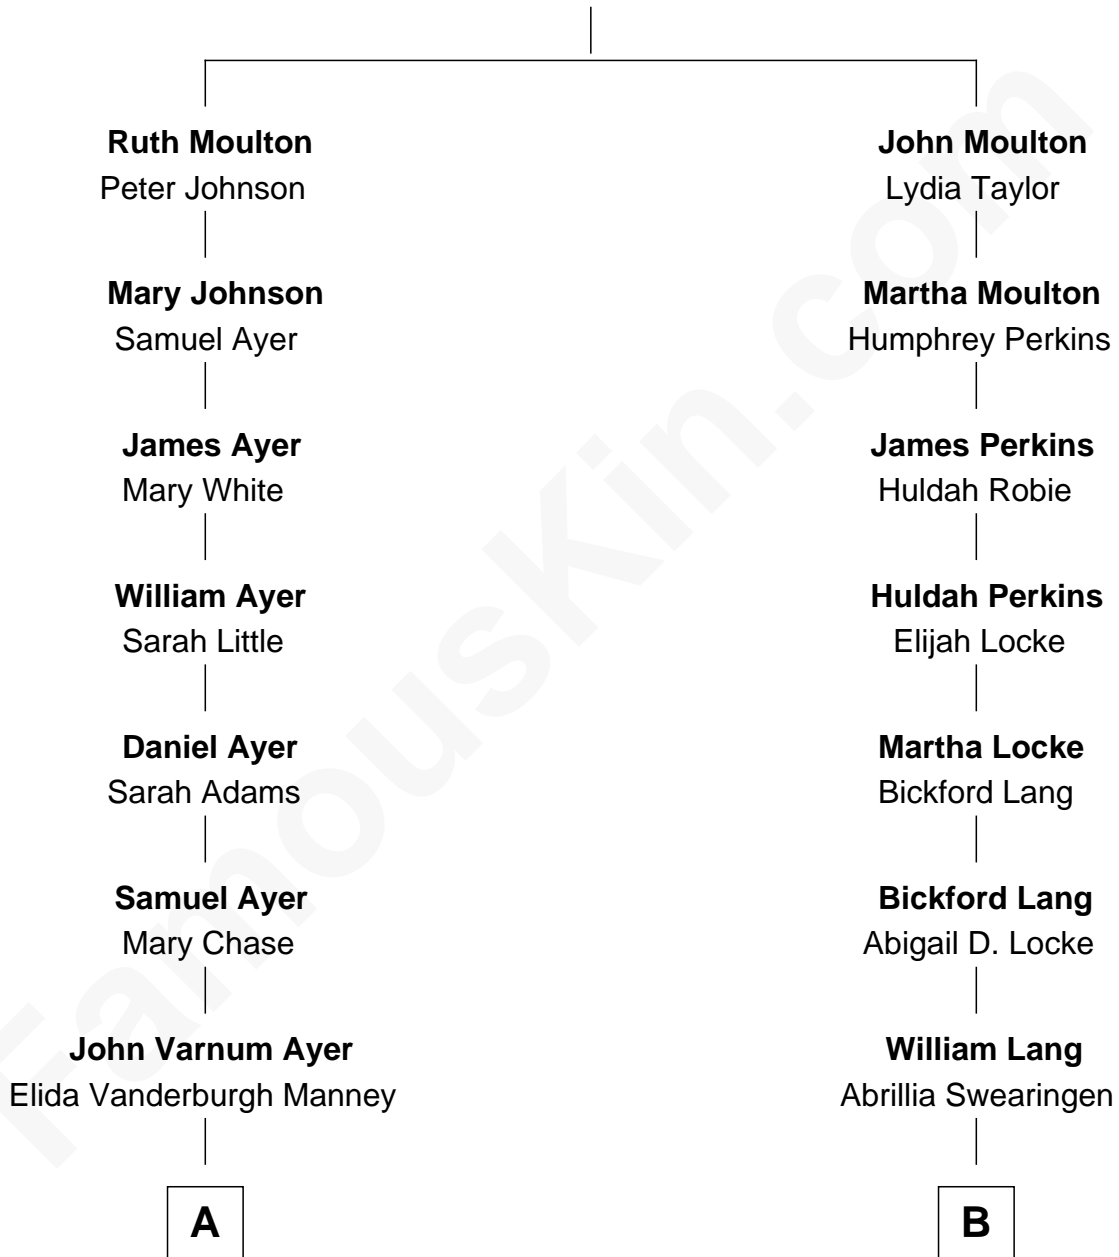

FamousKin.com Relationship Chart of

Gerald Ford

38th U.S. President

10th cousin 2 times removed of

Halle Berry

TV and Movie Actress

John Moulton

Anne Greene

A

George Manney Ayer

Amy Gridley Butler

Adele Augusta Ayer

Levi Addison Gardner

Dorothy Ayer Gardner

Leslie Lynch King

Gerald Ford

38th U.S. President

B

Nancy Maria Lang

Thomas Johnson

Agnes L. Johnson

Ellsworth Warren Spaulding

Bessie C. Spaulding

Eugene Allen Hawkins