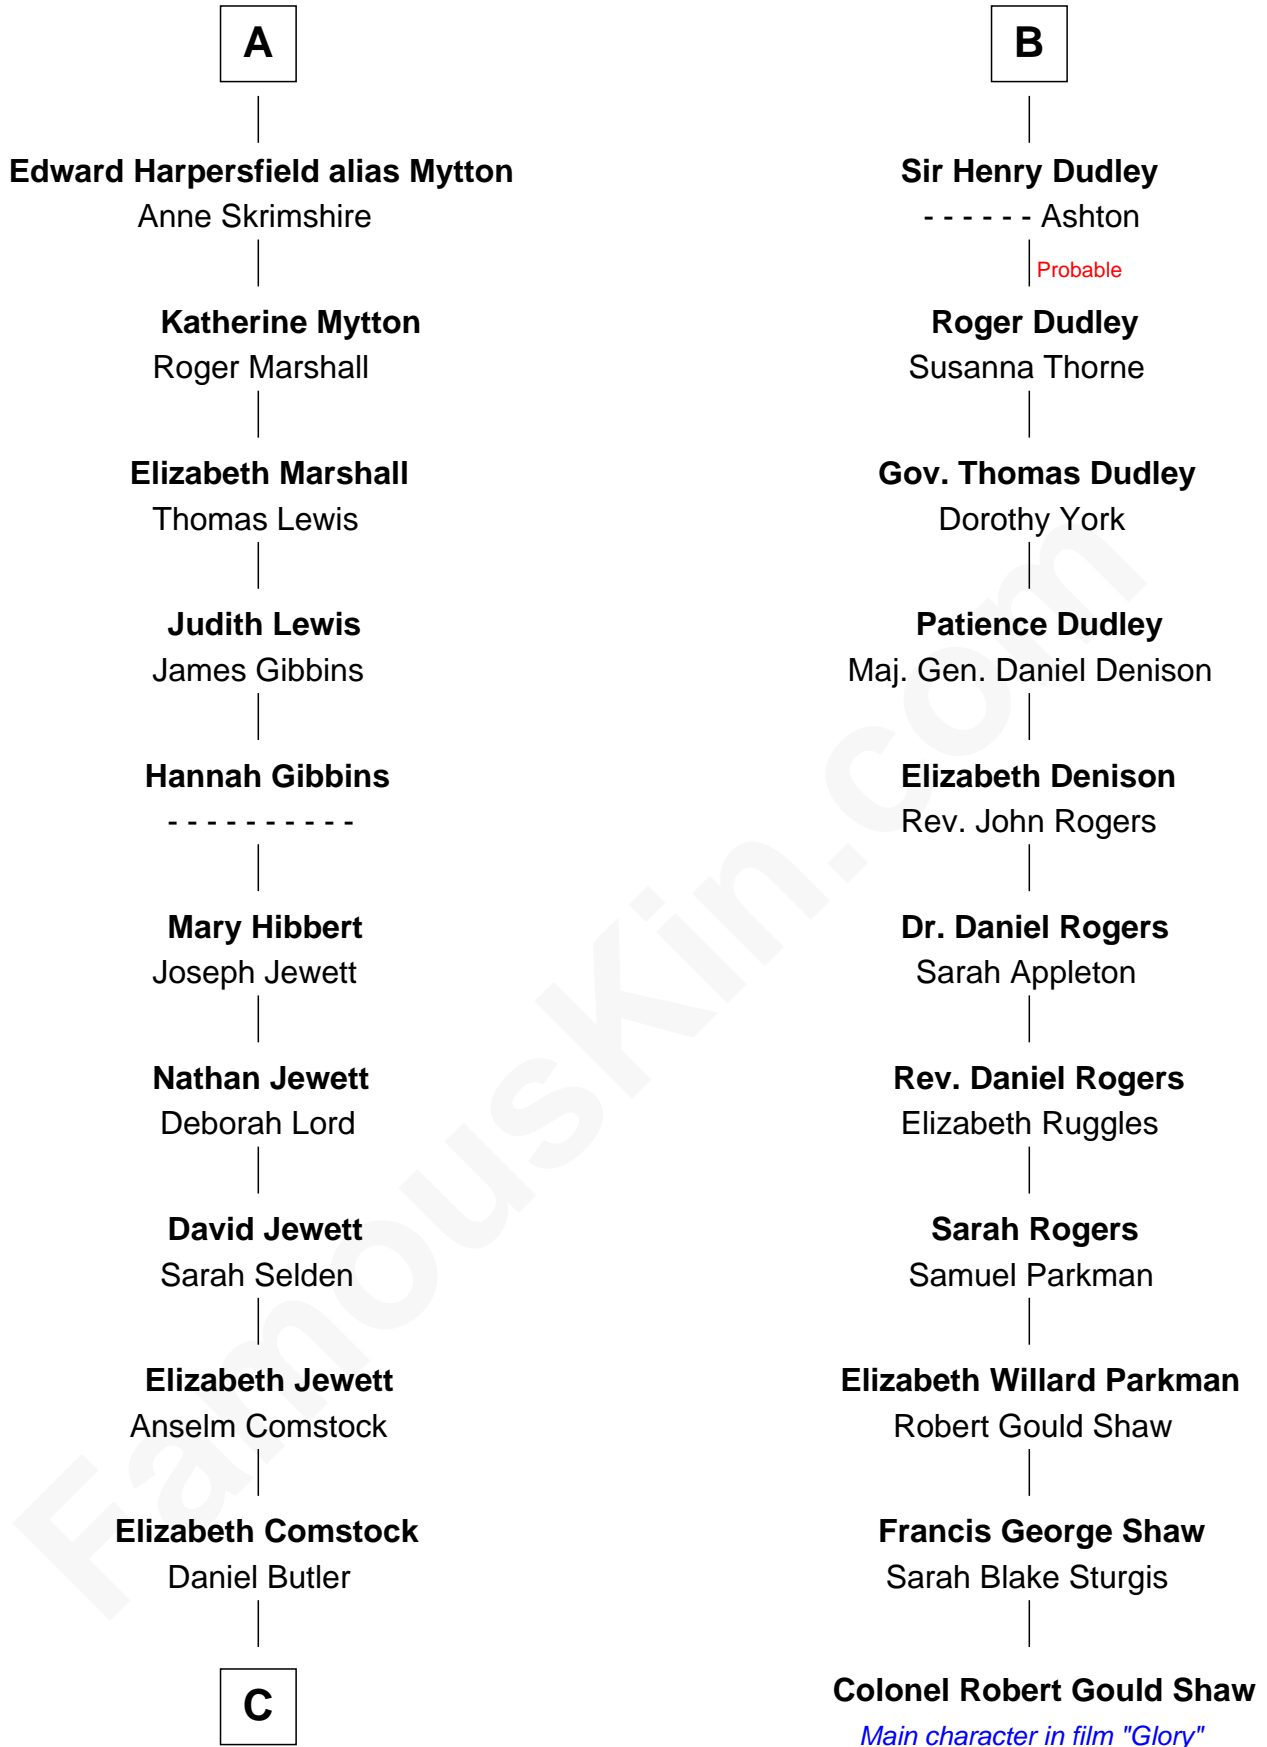

### Colonel Robert Gould Shaw

U.S. Civil War leader of film "Glory" fame

**Edmund Fitzalan**

Alice de Warenne

**C**

—  
**George Selden Butler**

Elizabeth Ely Gridley

—  
**Amy Gridley Butler**