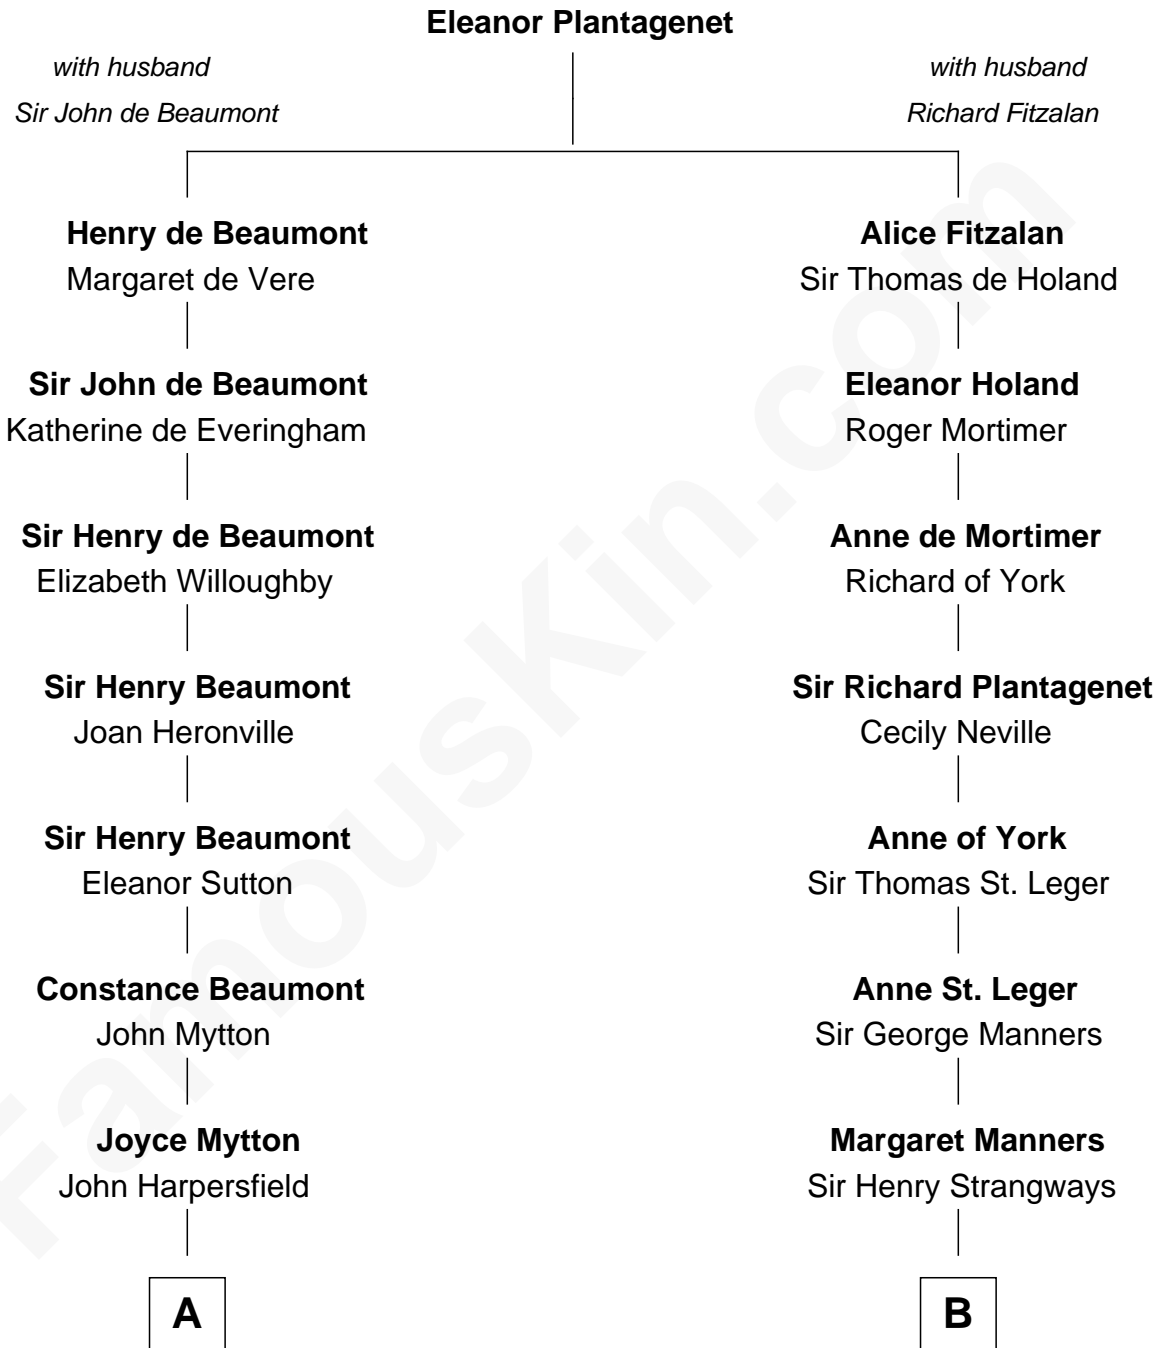

# FamousKin.com Relationship Chart of

**Gerald Ford**

*38th U.S. President*

18th cousin 3 times removed of

**Steve McQueen**

*Movie Actor*

**C**

**George Selden Butler**  
Elizabeth Ely Gridley

**Amy Gridley Butler**  
George Manney Ayer

**Adele Augusta Ayer**  
Levi Addison Gardner

**Dorothy Ayer Gardner**  
Leslie Lynch King

**Gerald Ford**  
*38th U.S. President*

**D**

**William Terence McQueen**  
Julian Crawford