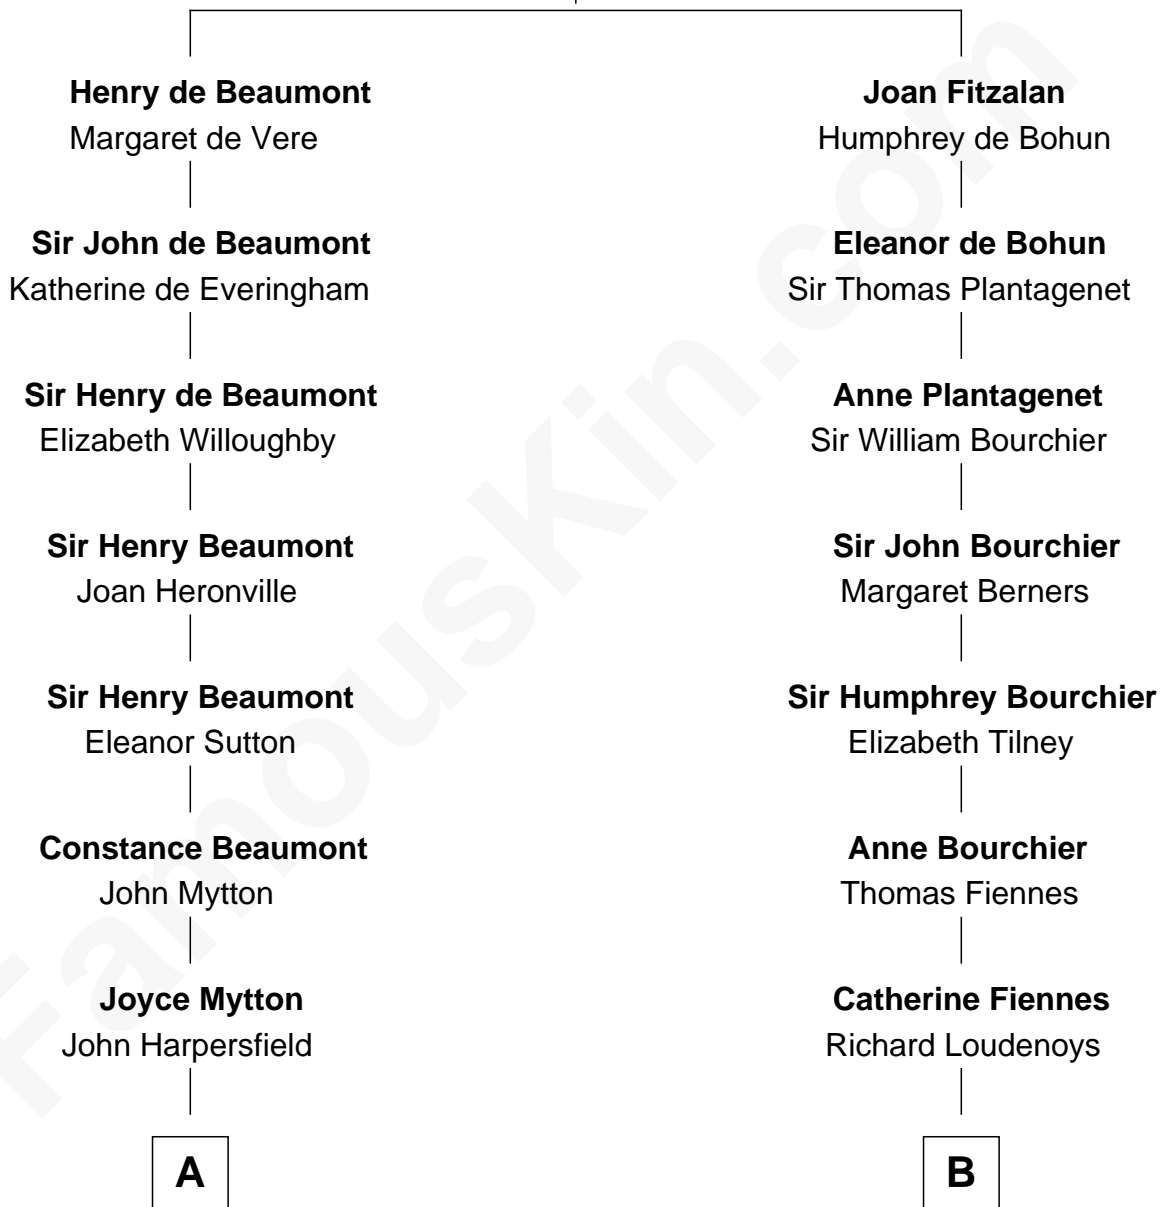

Eleanor Plantagenet

with husband
Sir John de Beaumont

with husband
Richard Fitzalan