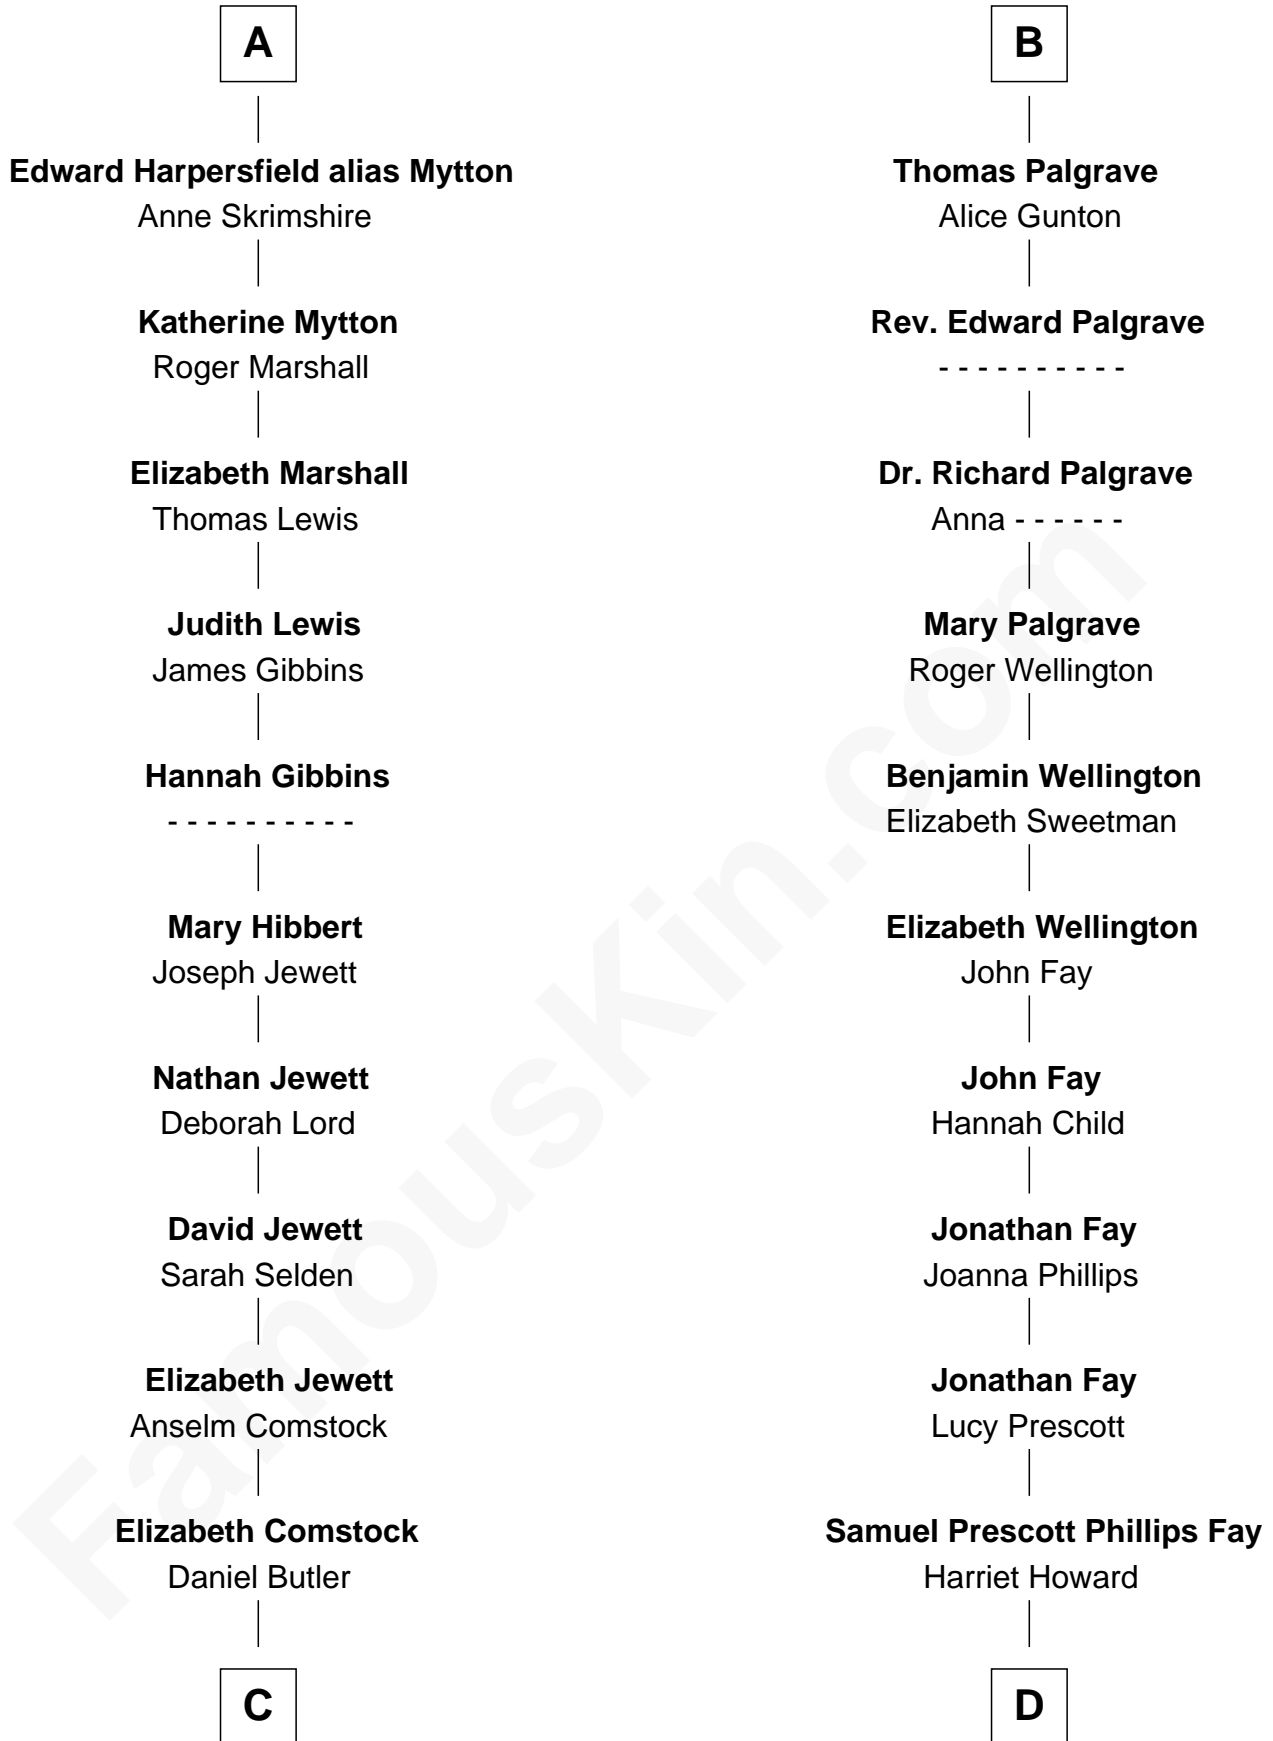

FamousKin.com Relationship Chart of

Gerald Ford

38th U.S. President

21st cousin of

George H. W. Bush

41st U.S. President

Edmund Fitzalan

Alice de Warenne

C

George Selden Butler
Elizabeth Ely Gridley

Amy Gridley Butler
George Manney Ayer

Adele Augusta Ayer
Levi Addison Gardner

Dorothy Ayer Gardner
Leslie Lynch King

Gerald Ford
38th U.S. President

D

Samuel Howard Fay
Susan Montfort Shellman