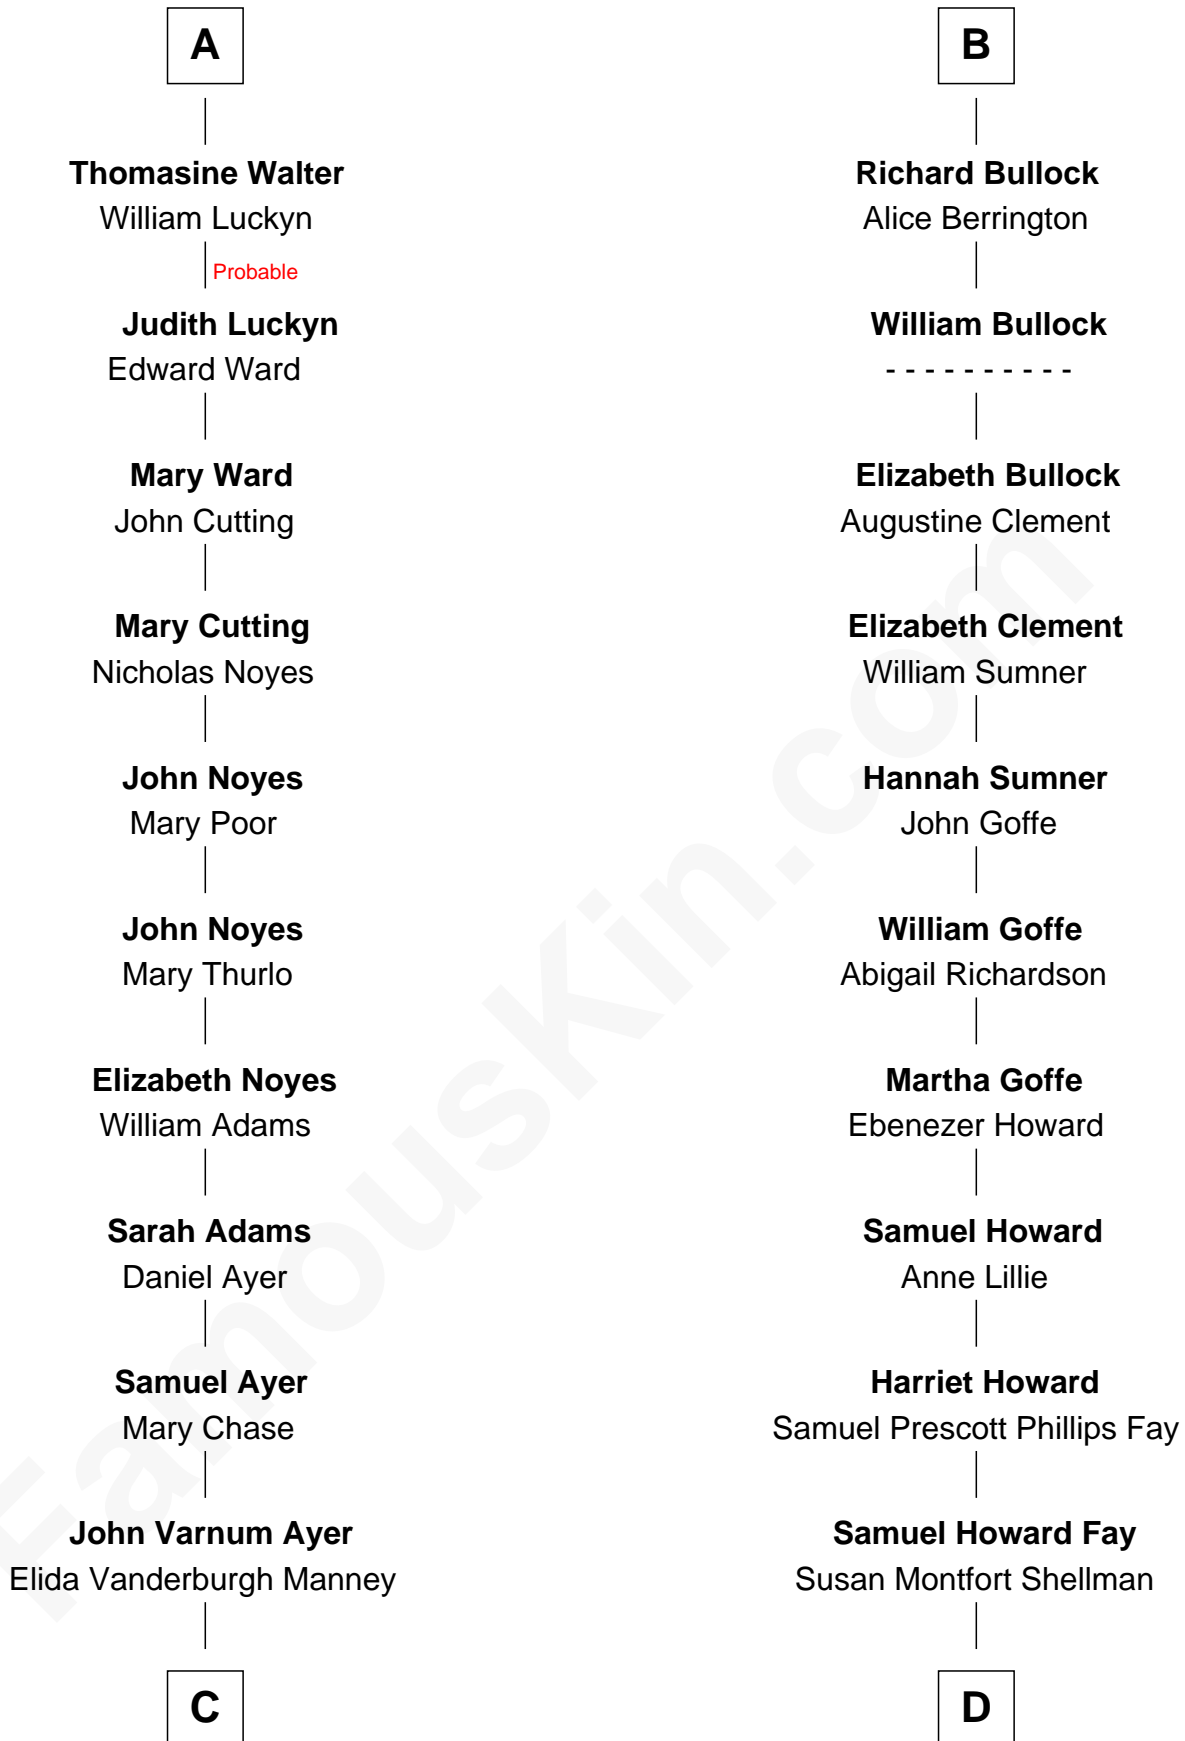

# FamousKin.com Relationship Chart of

**Gerald Ford**

*38th U.S. President*

20th cousin of

**George H. W. Bush**

*41st U.S. President*

**Sir John Howard**

Alice de Bois

**Isabel Denton**  
William ap Walter

**A**

**Sir Robert Howard**  
Margaret de Scales

**Sir John Howard**  
Margaret de Plaiz

**Sir John Howard**  
Joan Walton

**Elizabeth Howard**  
Sir John de Vere

**Joan de Vere**  
Sir William Norreys

**Margaret Norreys**  
Gilbert Bullock

**Thomas Bullock**  
Alice Kingsmill

**B**

**C**

**George Manney Ayer**

Amy Gridley Butler

**Adele Augusta Ayer**

Levi Addison Gardner

**Dorothy Ayer Gardner**

Leslie Lynch King

**Gerald Ford**

*38th U.S. President*

**D**

**Harriet Eleanor Fay**

Rev. James Smith Bush

**Samuel Prescott Bush**