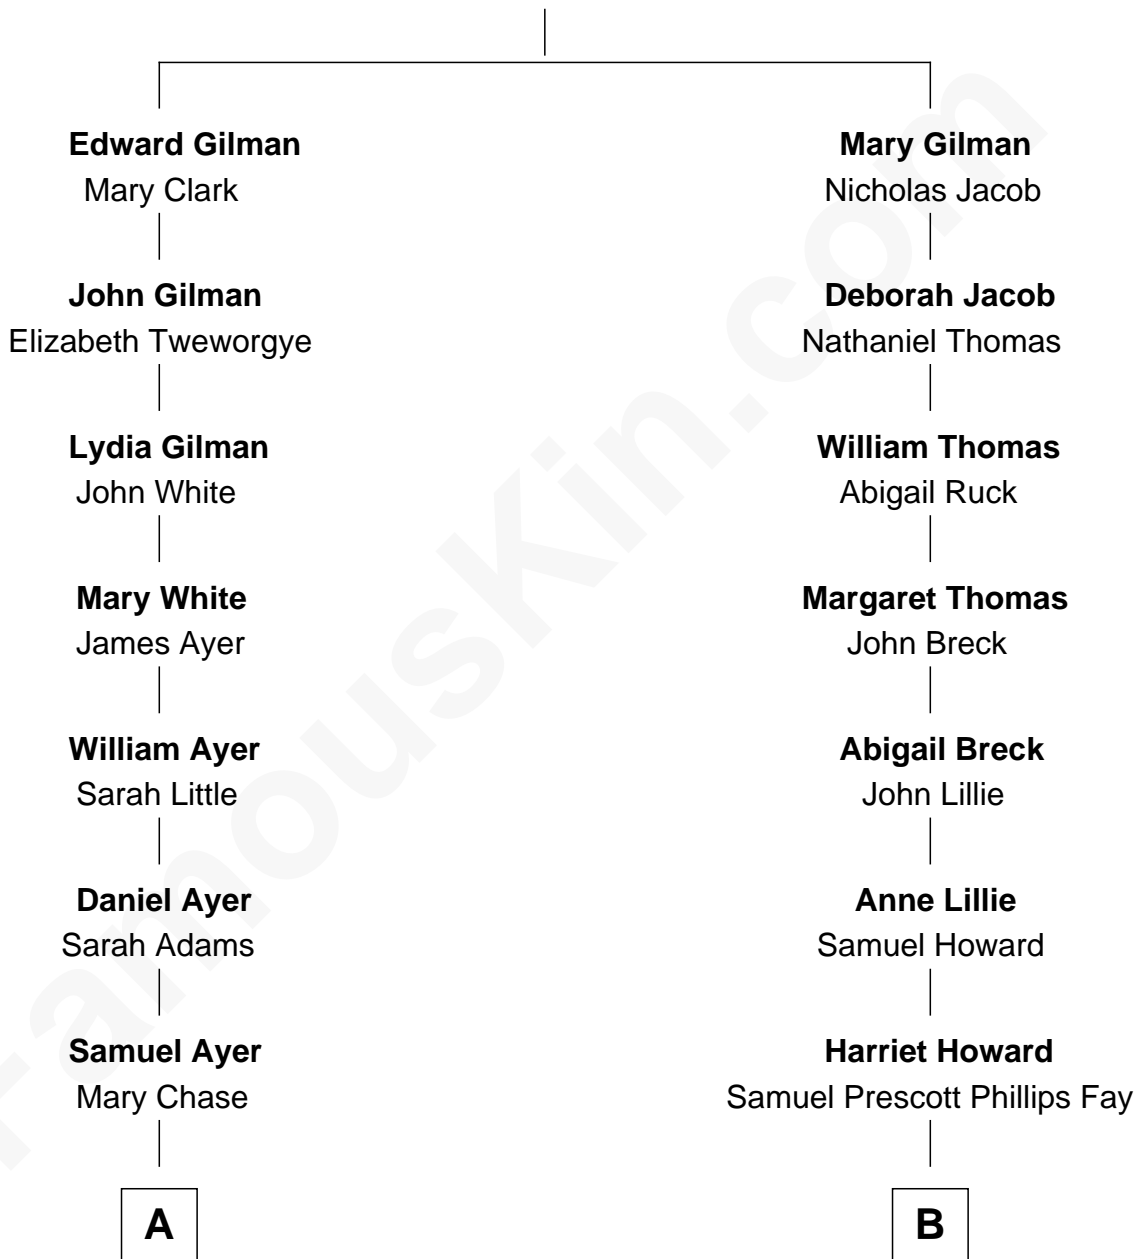

FamousKin.com Relationship Chart of

Gerald Ford

38th U.S. President

11th cousin of

George H. W. Bush

41st U.S. President

Edward Gilman

A

John Varnum Ayer
Elida Vanderburgh Manney

George Manney Ayer
Amy Gridley Butler

Adele Augusta Ayer
Levi Addison Gardner

Dorothy Ayer Gardner
Leslie Lynch King

Gerald Ford
38th U.S. President

B

Samuel Howard Fay
Susan Montfort Shellman

Harriet Eleanor Fay
Rev. James Smith Bush

Samuel Prescott Bush
Flora Sheldon

Prescott Sheldon Bush
Dorothy Wear Walker

George H. W. Bush
41st U.S. President