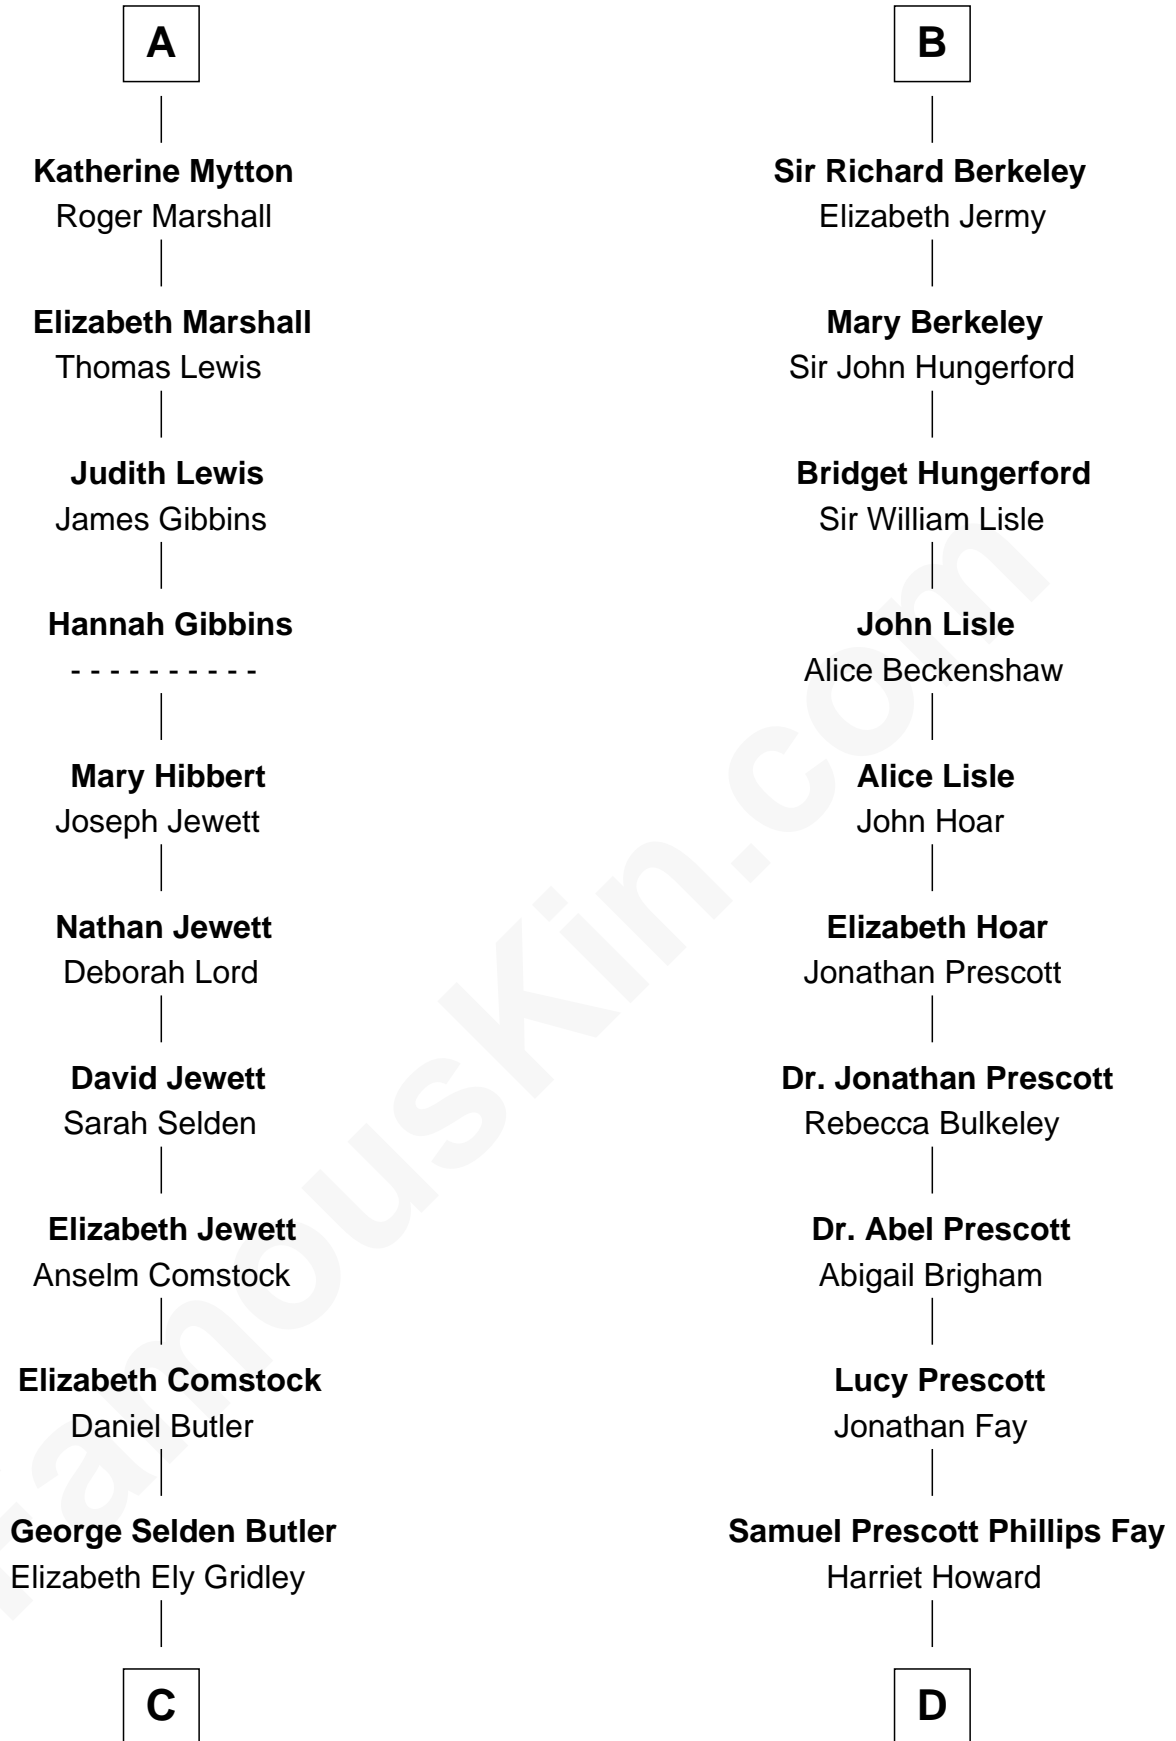

FamousKin.com Relationship Chart of

Gerald Ford

38th U.S. President

20th cousin 1 time removed of

George H. W. Bush

41st U.S. President

Sir Maurice de Berkeley

Eve la Zouche

Anne Stafford

Richard Berkeley

Elizabeth Conningsby

Sir John Berkeley

Isabel Dennis

B

C

Amy Gridley Butler
George Manney Ayer

Adele Augusta Ayer
Levi Addison Gardner

Dorothy Ayer Gardner
Leslie Lynch King

Gerald Ford
38th U.S. President

D

Samuel Howard Fay
Susan Montfort Shellman

Harriet Eleanor Fay
Rev. James Smith Bush

Samuel Prescott Bush
Flora Sheldon

Prescott Sheldon Bush
Dorothy Wear Walker

George H. W. Bush
41st U.S. President