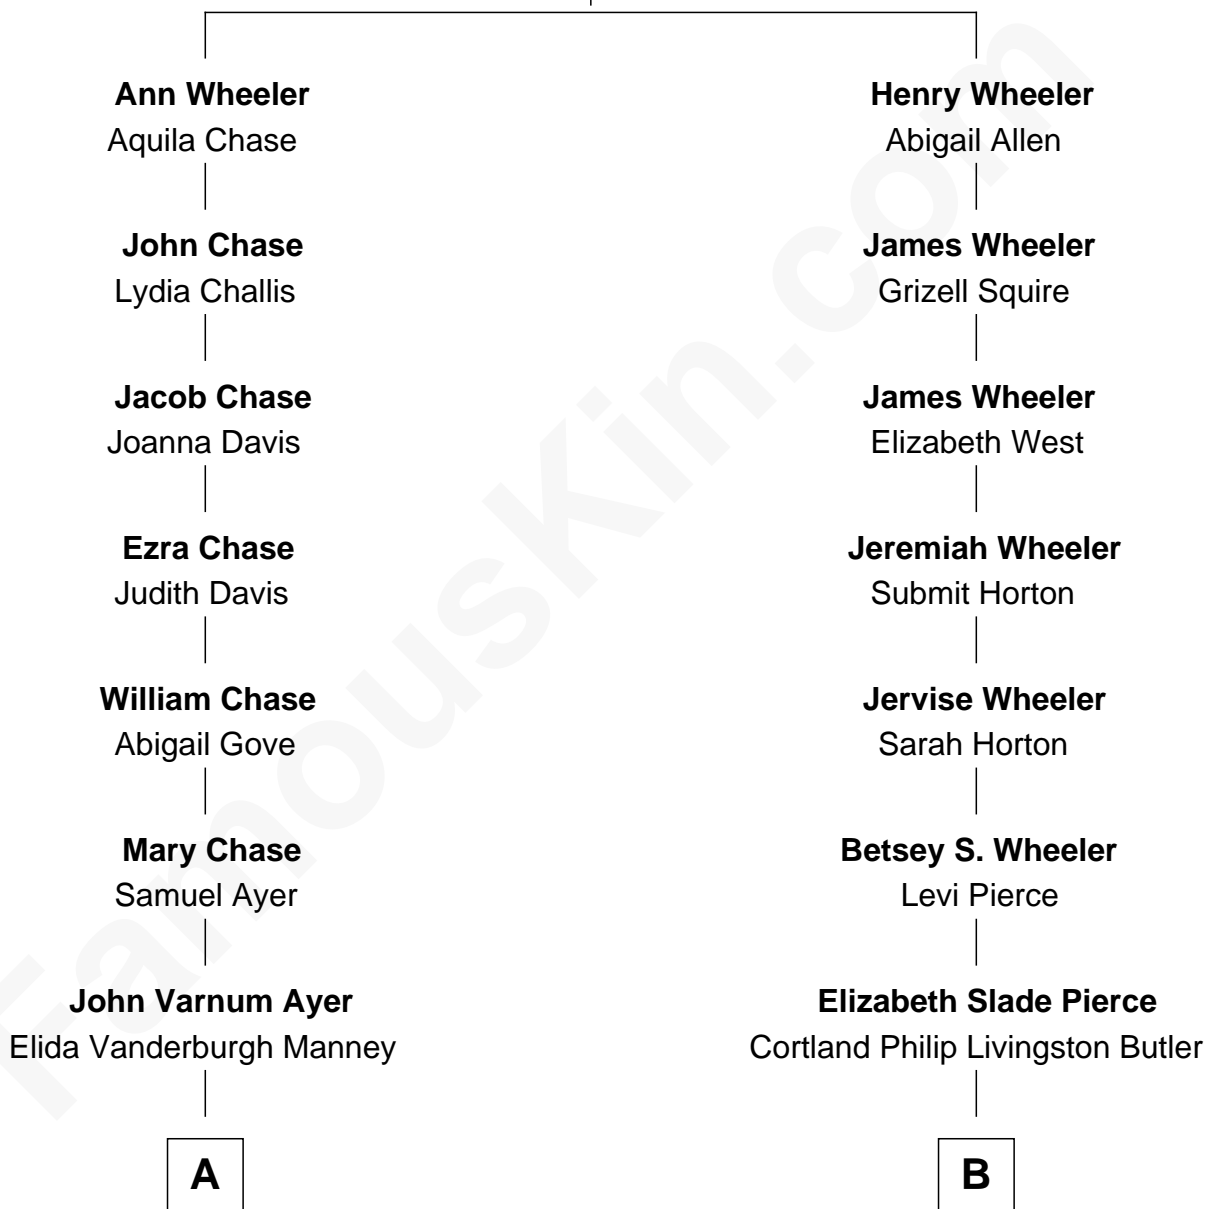

FamousKin.com Relationship Chart of

Gerald Ford

38th U.S. President

10th cousin of

George H. W. Bush

41st U.S. President

John Wheeler

Agnes Yeoman

A

George Manney Ayer

Amy Gridley Butler

Adele Augusta Ayer

Levi Addison Gardner

Dorothy Ayer Gardner

Leslie Lynch King

Gerald Ford

38th U.S. President

B

Mary Elizabeth Butler

Robert Emmet Sheldon

Flora Sheldon

Samuel Prescott Bush

Prescott Sheldon Bush

Dorothy Wear Walker