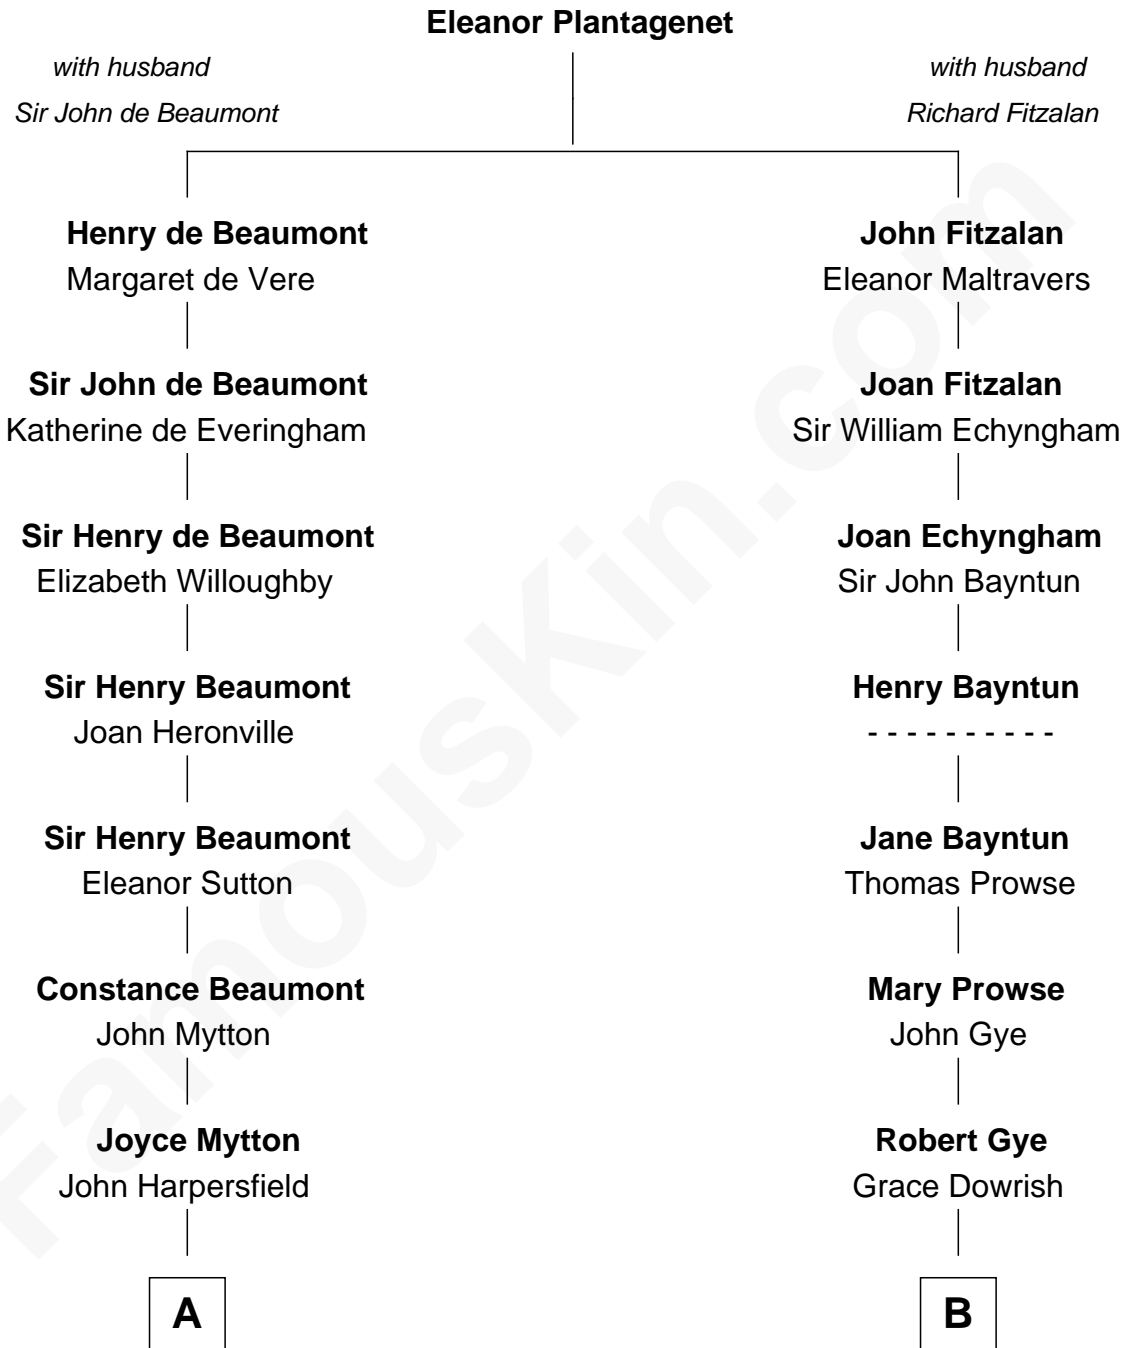

# FamousKin.com Relationship Chart of

**Gerald Ford**

*38th U.S. President*

18th cousin 3 times removed of

**Barbara (Pierce) Bush**

*First Lady of President George H.W. Bush*

**C**

**George Selden Butler**  
Elizabeth Ely Gridley

**Amy Gridley Butler**  
George Manney Ayer

**Adele Augusta Ayer**  
Levi Addison Gardner

**Dorothy Ayer Gardner**  
Leslie Lynch King

**Gerald Ford**  
*38th U.S. President*

**D**

**Marvin Pierce**  
Pauline Robinson