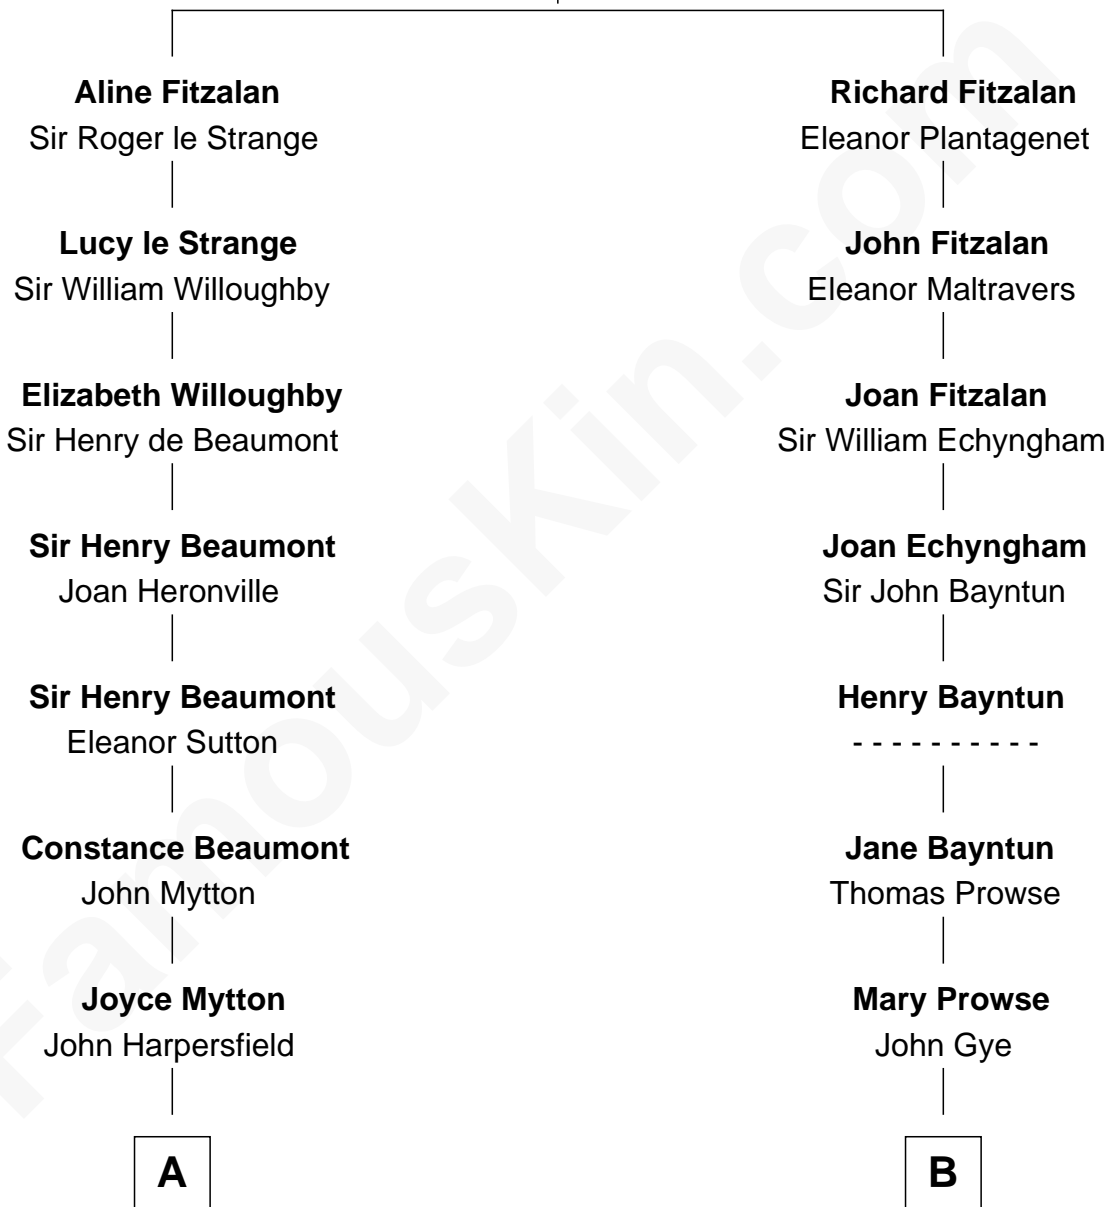

FamousKin.com Relationship Chart of

Gerald Ford

38th U.S. President

20th cousin 1 time removed of

George W. Bush

43rd U.S. President

Edmund Fitzalan

Alice de Warenne

C

George Selden Butler
Elizabeth Ely Gridley

Amy Gridley Butler
George Manney Ayer

Adele Augusta Ayer
Levi Addison Gardner

Dorothy Ayer Gardner
Leslie Lynch King

Gerald Ford
38th U.S. President

D

Scott Pierce
Mabel Marvin

Marvin Pierce
Pauline Robinson

Barbara Pierce
George Herbert Walker Bush

George W. Bush
43rd U.S. President

FamousKin.com