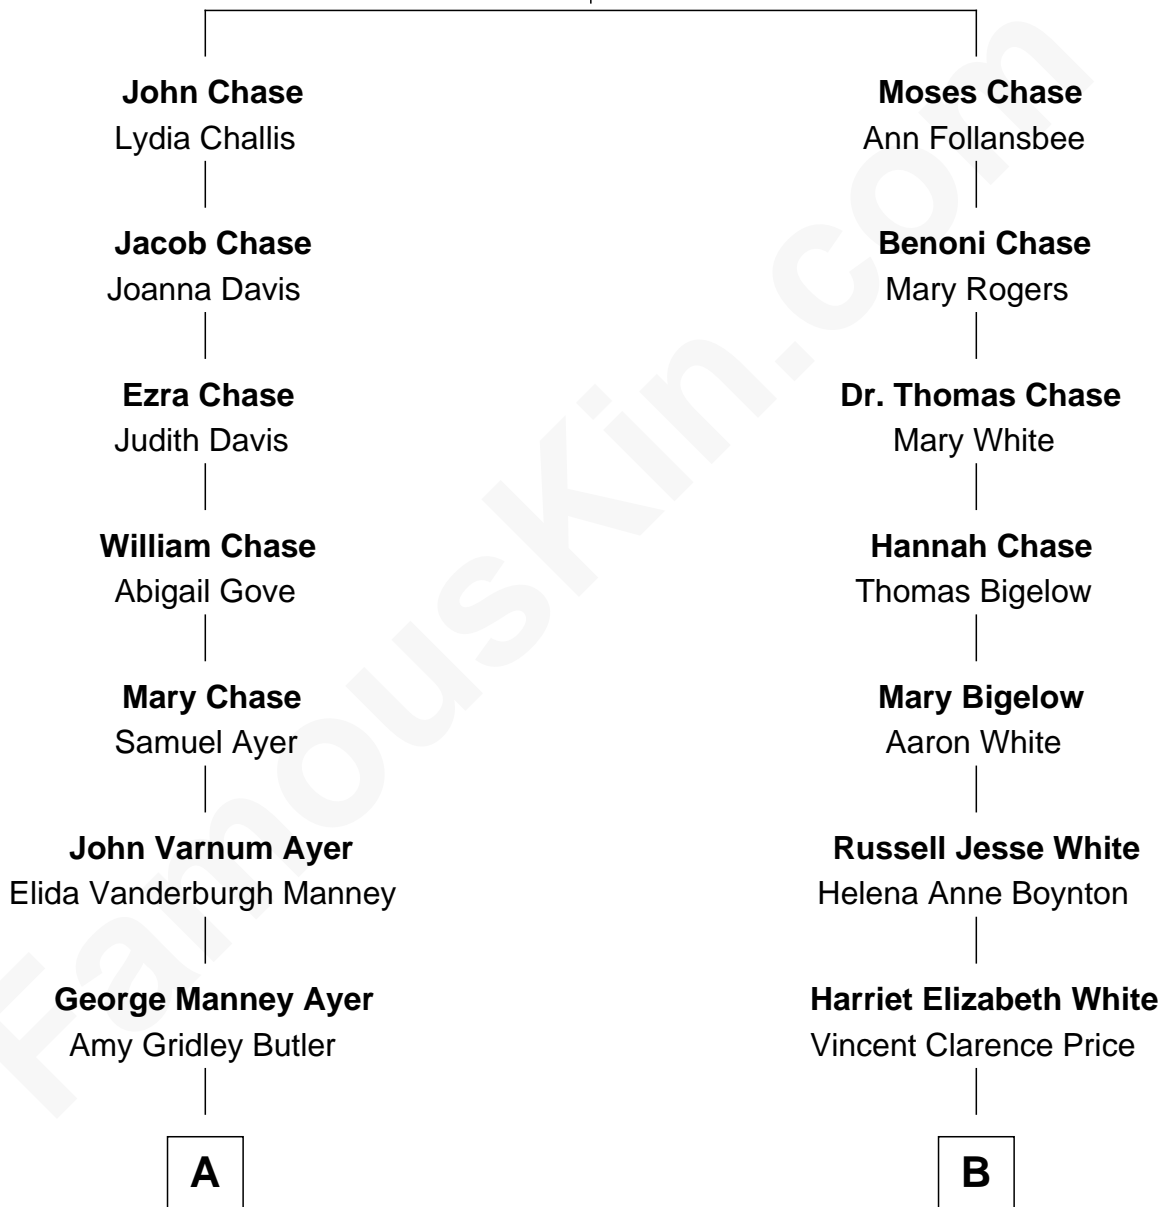

# FamousKin.com Relationship Chart of

**Gerald Ford**

*38th U.S. President*

8th cousin 1 time removed of

**Vincent Price**

*Movie Actor*

**Aquila Chase**

Ann Wheeler

FamousKin.com