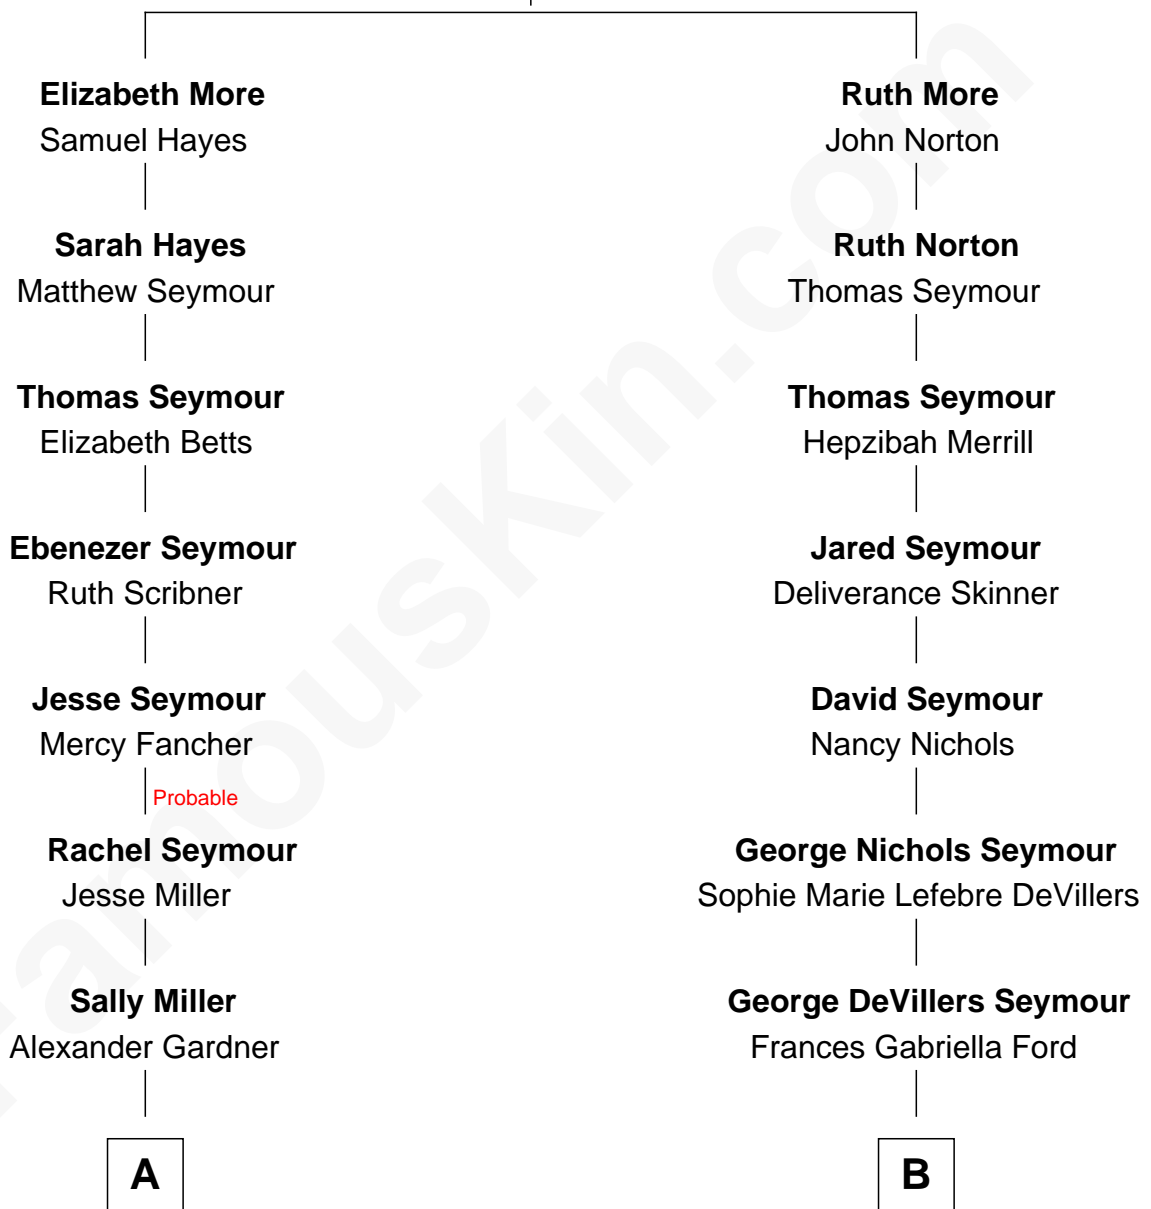

FamousKin.com Relationship Chart of

Gerald Ford

38th U.S. President

9th cousin of

Jane Fonda

Movie Actress

Isaac More

Ruth Stanley

FamousKin.com