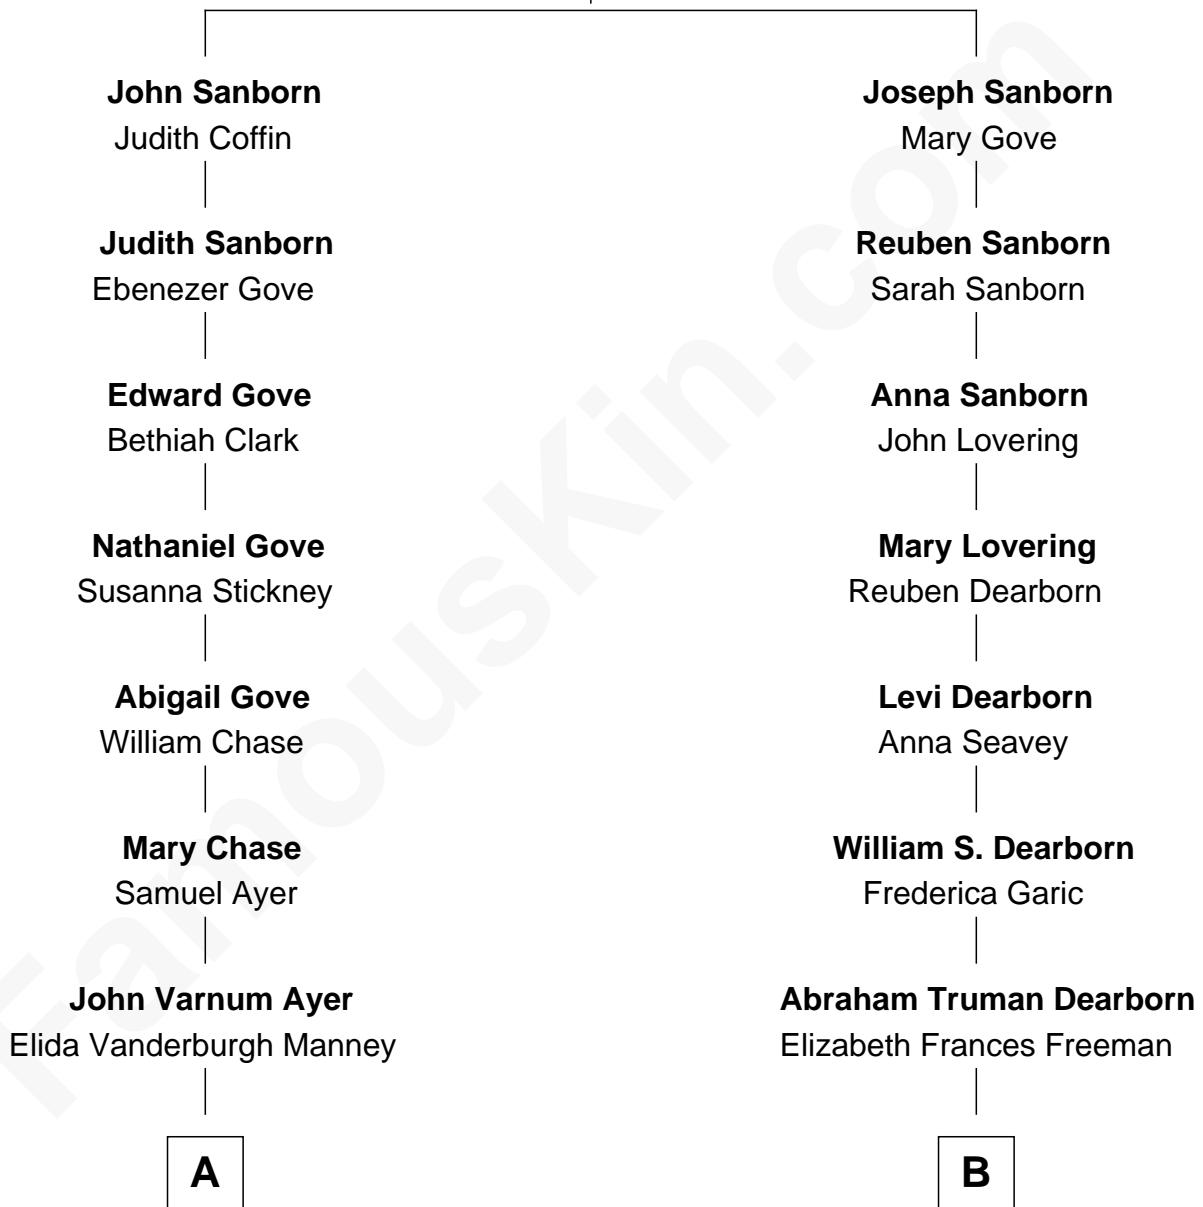

# FamousKin.com Relationship Chart of

**Gerald Ford**

*38th U.S. President*

8th cousin 2 times removed of

**Louis L'Amour**

*Western Author*

**John Sanborn**

Mary Tuck

FamousKin.com