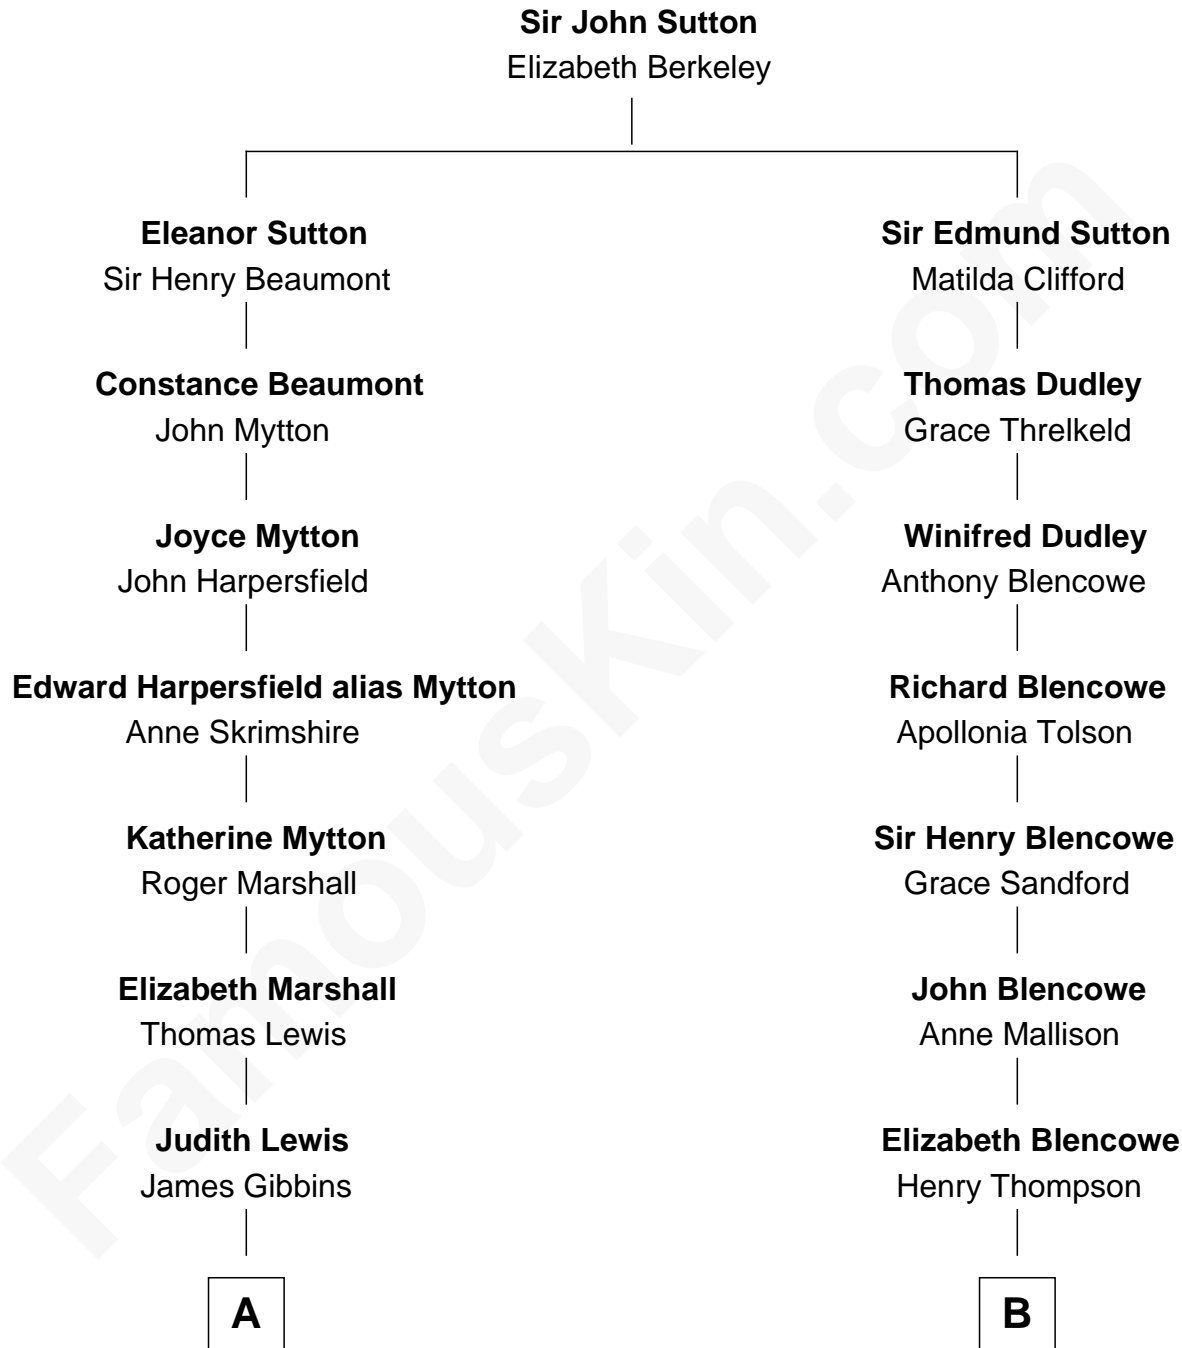

FamousKin.com Relationship Chart of

Gerald Ford

38th U.S. President

17th cousin 1 time removed of

Paris Hilton

Socialite and TV Personality

C

Richard Howard Hilton
Kathleen Elizabeth Avanzino