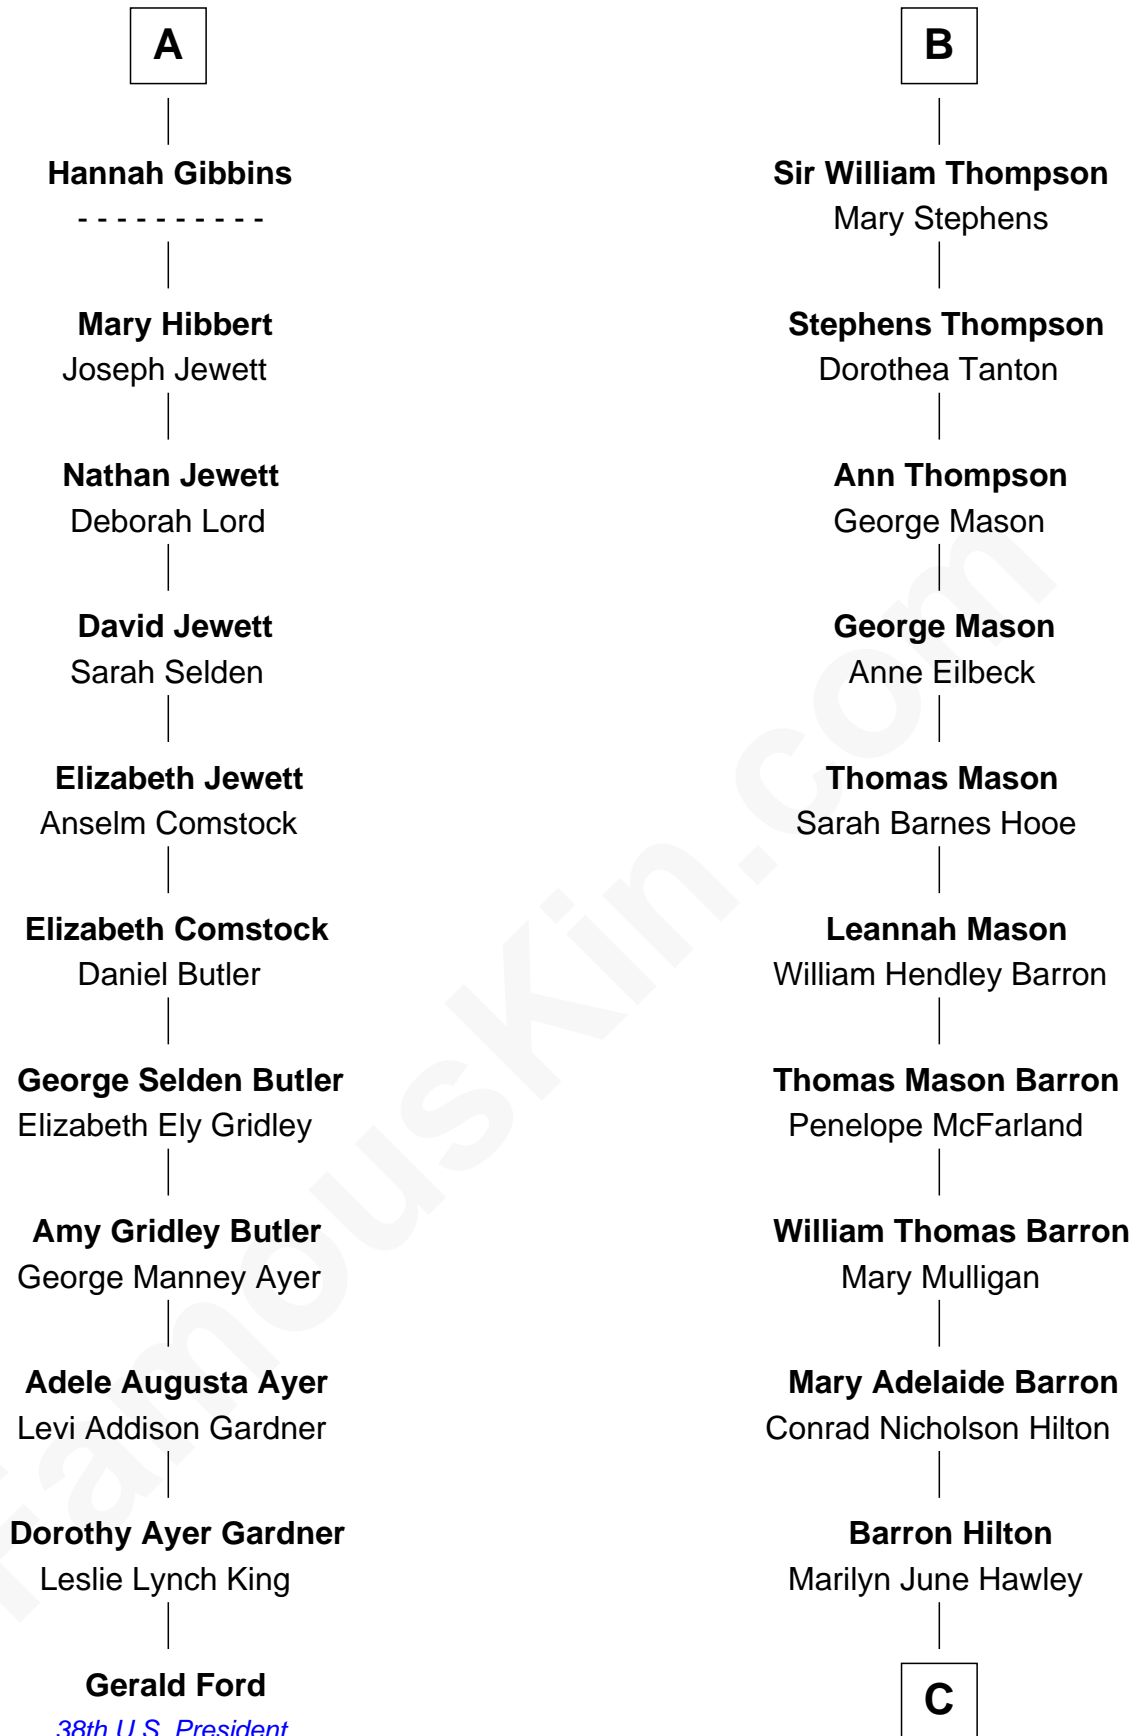

FamousKin.com Relationship Chart of

Gerald Ford

38th U.S. President

17th cousin 1 time removed of

Paris Hilton

Socialite and TV Personality

C

Richard Howard Hilton
Kathleen Elizabeth Avanzino