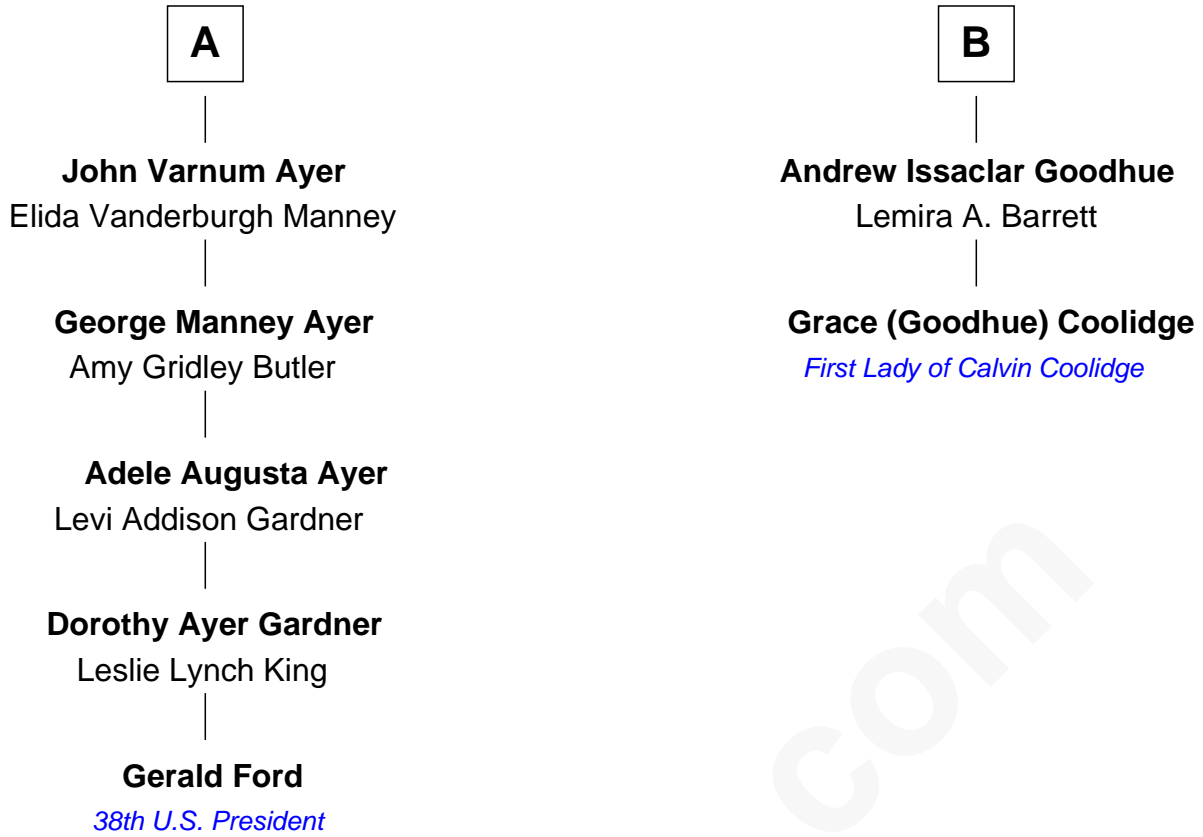

FamousKin.com Relationship Chart of

Gerald Ford

38th U.S. President

8th cousin 3 times removed of

Grace (Goodhue) Coolidge

First Lady of President Calvin Coolidge

FamousKin.com