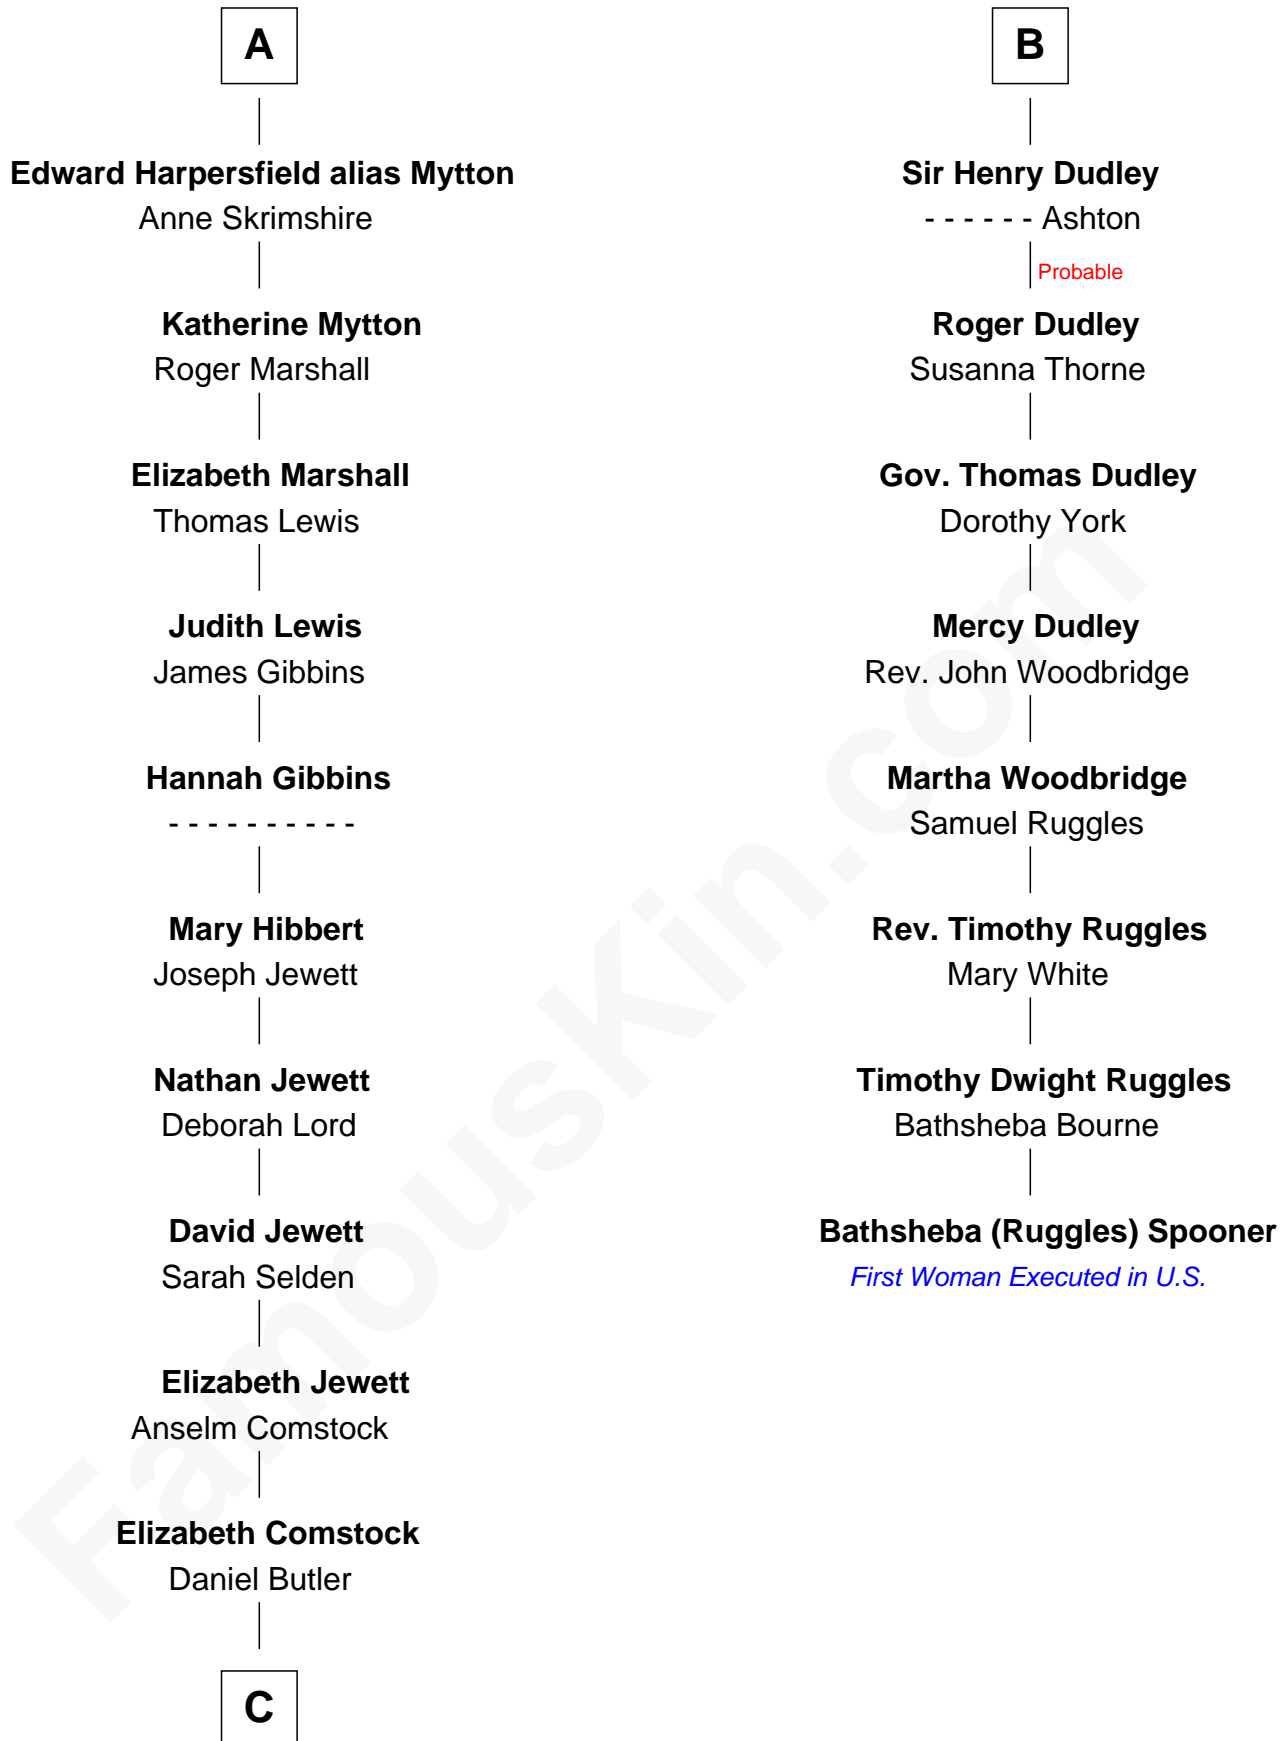

FamousKin.com Relationship Chart of

Gerald Ford

38th U.S. President

14th cousin 7 times removed of

Bathsheba (Ruggles) Spooner

First woman executed for murder in U.S. by non-British government

Edmund Fitzalan

Alice de Warenne

C

George Selden Butler

Elizabeth Ely Gridley

Amy Gridley Butler

George Manney Ayer

Adele Augusta Ayer

Levi Addison Gardner

Dorothy Ayer Gardner

Leslie Lynch King

Gerald Ford

38th U.S. President

FamousKin.com