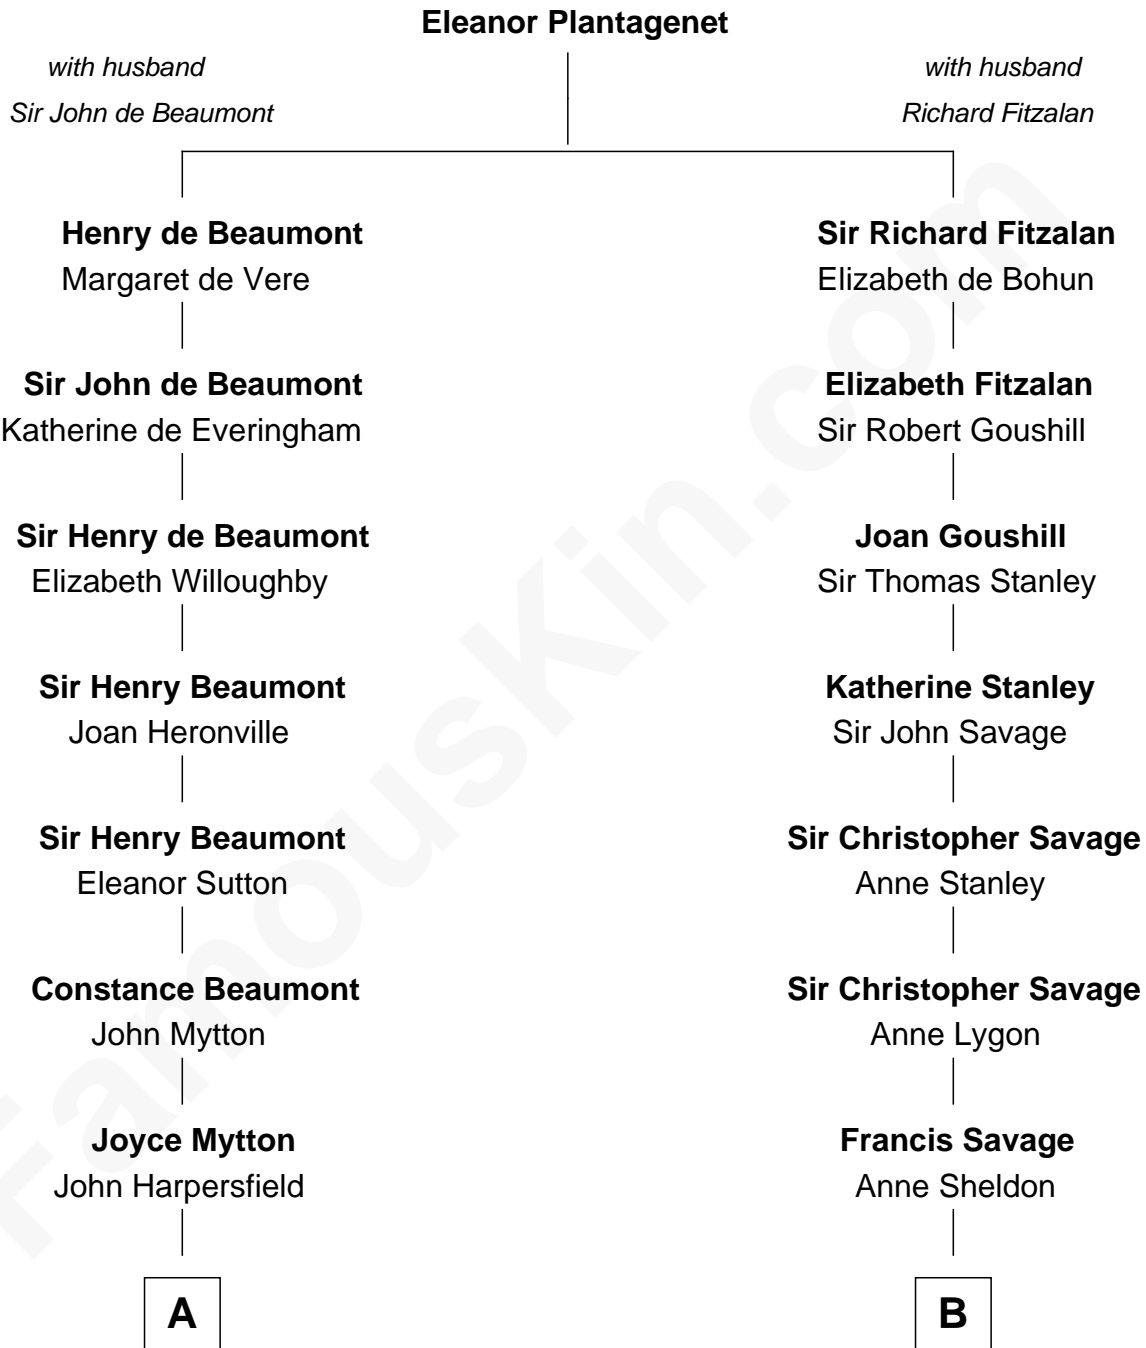

FamousKin.com Relationship Chart of

Gerald Ford

38th U.S. President

18th cousin 3 times removed of

Adlai Stevenson II

31st Governor of Illinois

C

George Selden Butler
Elizabeth Ely Gridley

Amy Gridley Butler
George Manney Ayer

Adele Augusta Ayer
Levi Addison Gardner

Dorothy Ayer Gardner
Leslie Lynch King

Gerald Ford
38th U.S. President

D

Lewis Green Stevenson
Helen Louise Davis

Adlai Stevenson II
31st Governor of Illinois