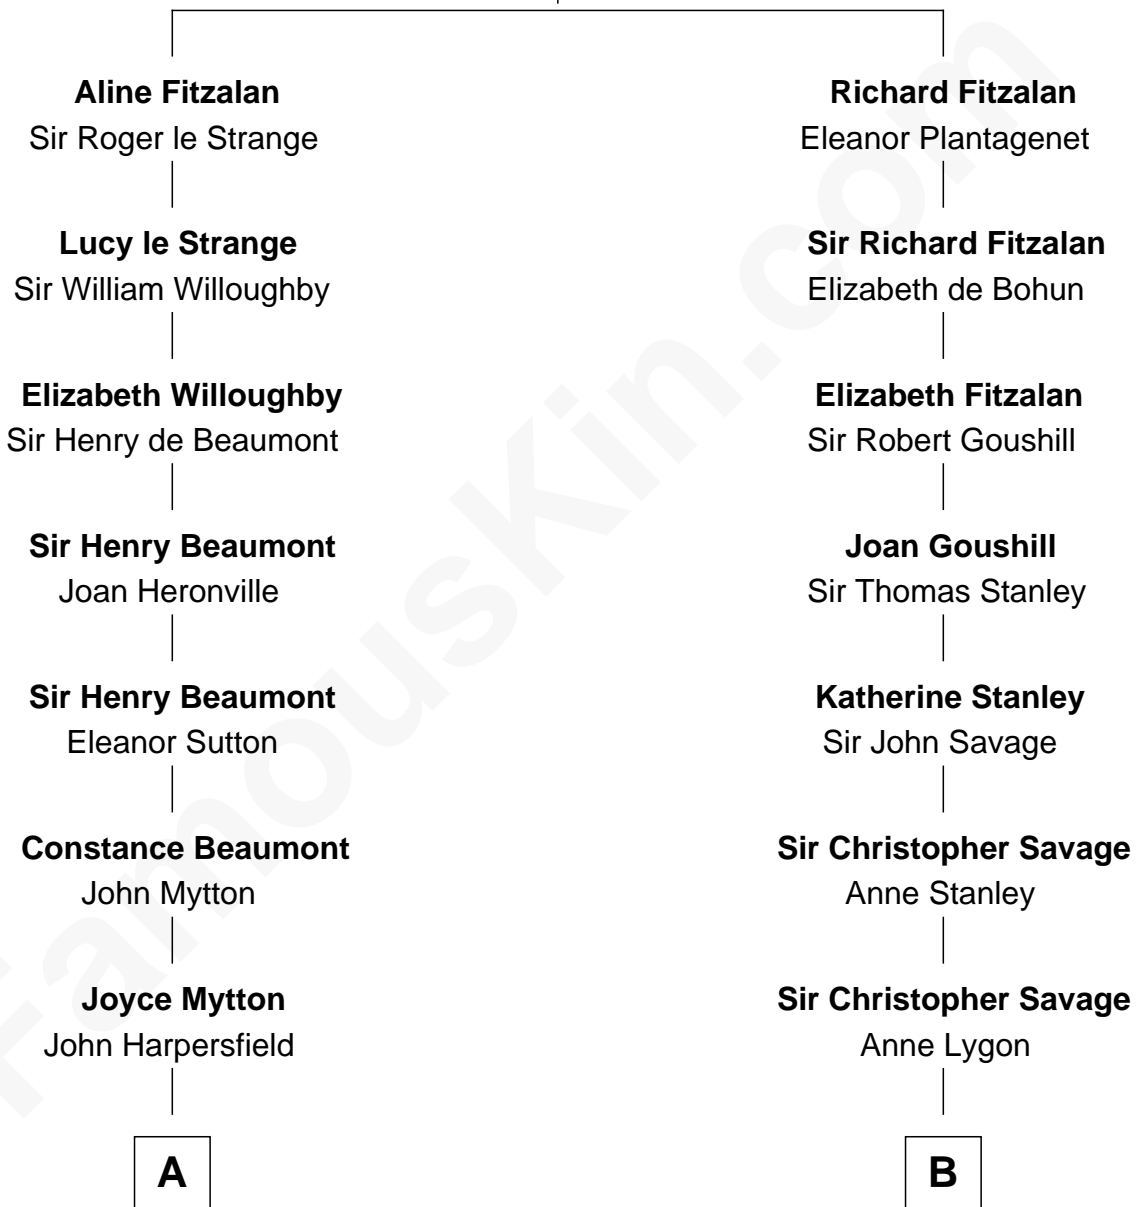

FamousKin.com Relationship Chart of

Gerald Ford

38th U.S. President

19th cousin 2 times removed of

Adlai Stevenson II

31st Governor of Illinois

Edmund Fitzalan

Alice de Warenne

C

George Selden Butler
Elizabeth Ely Gridley

Amy Gridley Butler
George Manney Ayer

Adele Augusta Ayer
Levi Addison Gardner

Dorothy Ayer Gardner
Leslie Lynch King

Gerald Ford
38th U.S. President

D

Letitia Green
Adlai Ewing Stevenson

Lewis Green Stevenson
Helen Louise Davis

Adlai Stevenson II
31st Governor of Illinois