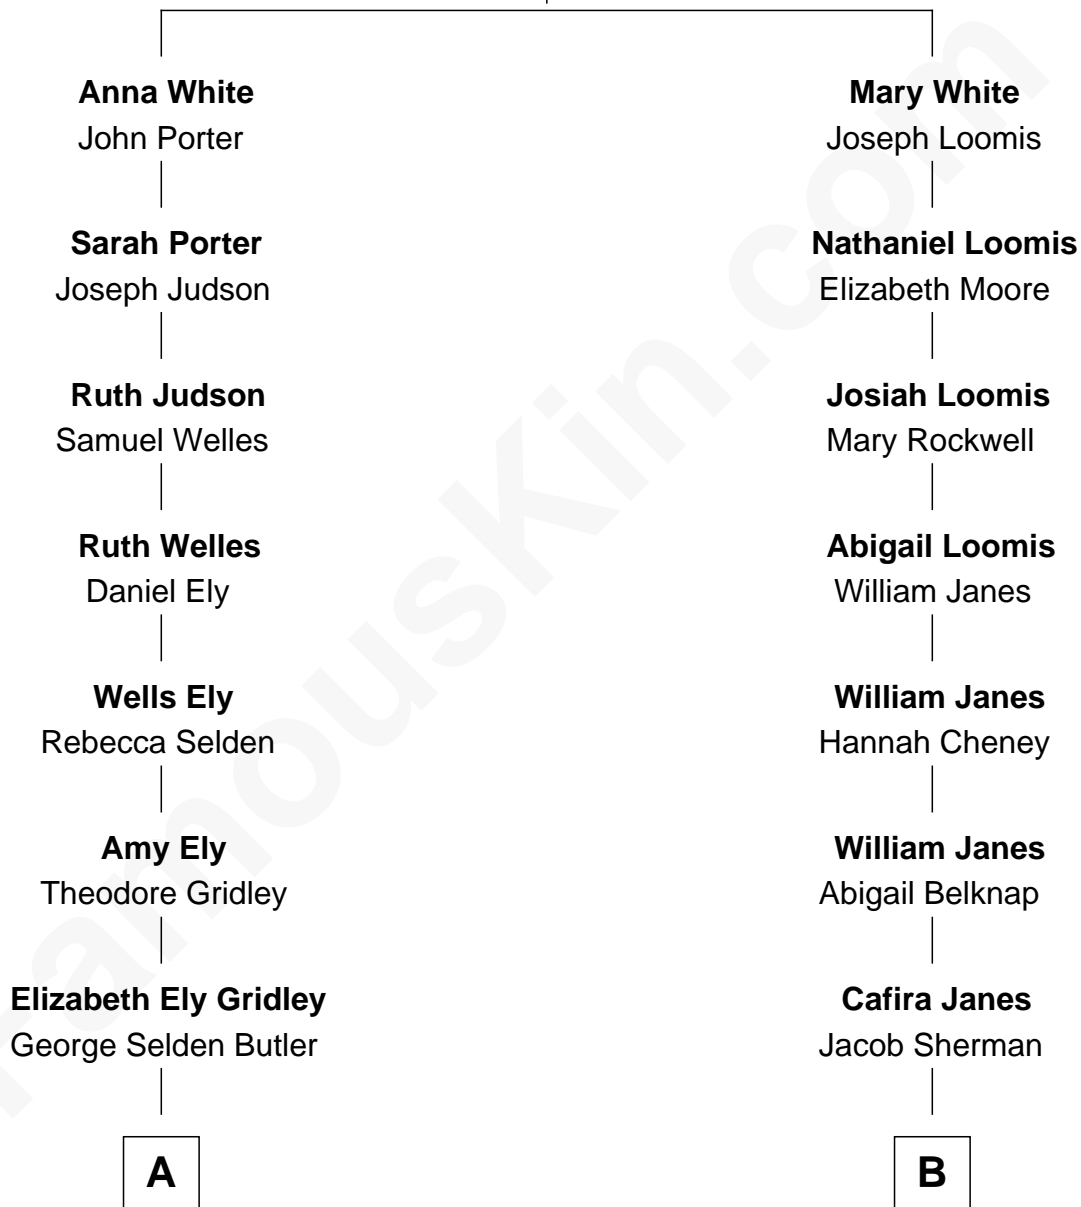

# FamousKin.com Relationship Chart of

**Gerald Ford**

*38th U.S. President*

10th cousin of

**Norman Rockwell**

*American Artist*

**Robert White**

Bridget Allgar

**A**

**Amy Gridley Butler**  
George Manney Ayer

**Adele Augusta Ayer**  
Levi Addison Gardner

**Dorothy Ayer Gardner**  
Leslie Lynch King

**Gerald Ford**  
*38th U.S. President*

**B**

**Orilla Janes Sherman**  
Samuel Darling Rockwell