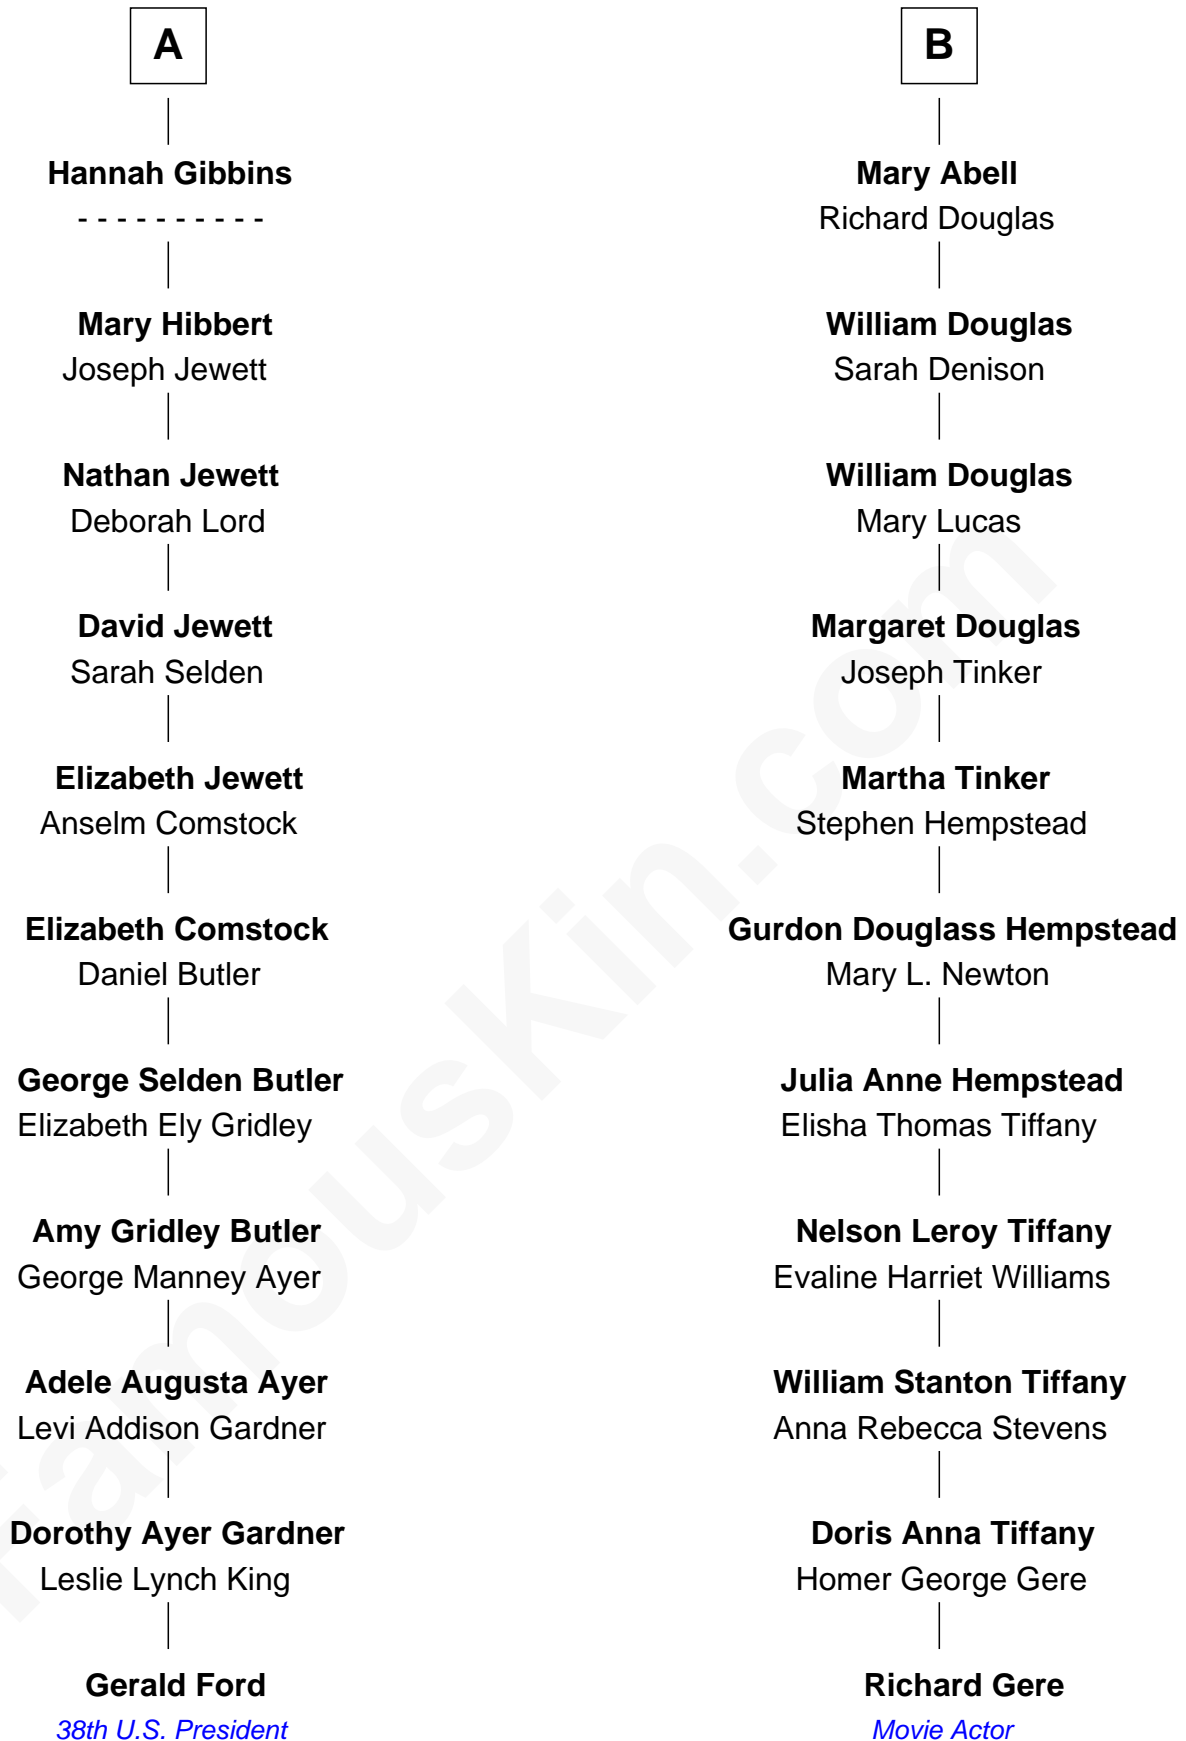

# FamousKin.com Relationship Chart of

**Gerald Ford**

*38th U.S. President*

17th cousin of

**Richard Gere**

*Movie Actor*

**Sir John Sutton**  
Elizabeth Berkeley

Richard Gere photo by [Francesco \(spaceodissey\)](#) (CC BY 2.0)