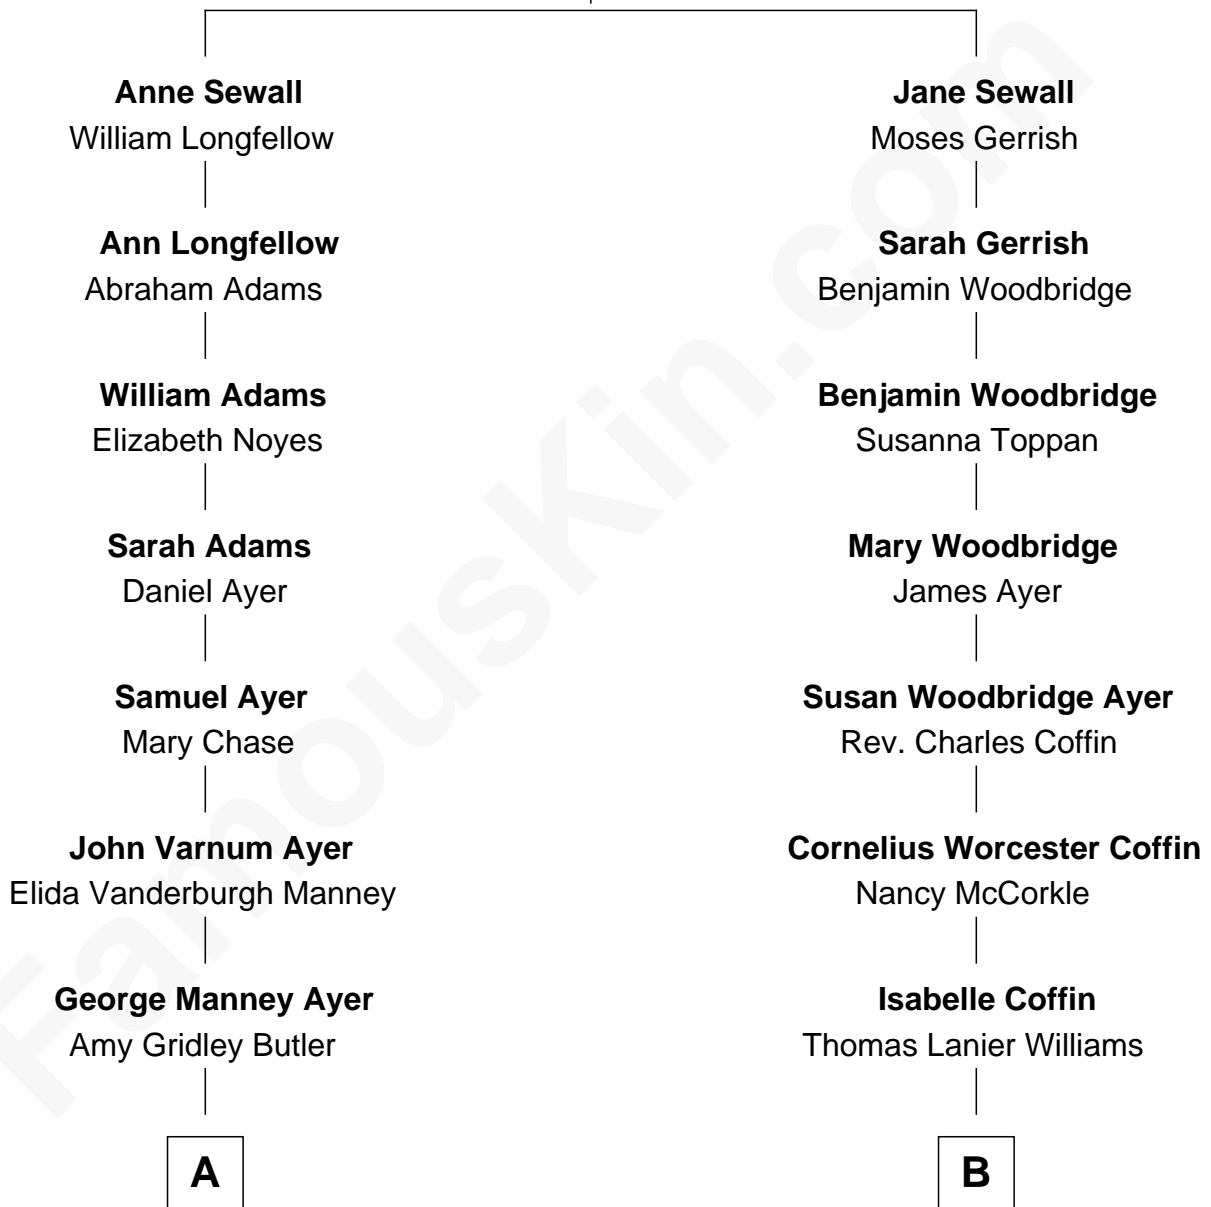

FamousKin.com Relationship Chart of

Gerald Ford

38th U.S. President

8th cousin 1 time removed of

Tennessee Williams

Author of A Streetcar Named Desire

Henry Sewall

Jane Dummer

A

Adele Augusta Ayer
Levi Addison Gardner

Dorothy Ayer Gardner
Leslie Lynch King

Gerald Ford
38th U.S. President

B

Cornelius Coffin Williams
Edwina Dakin

Tennessee Williams
Author of A Streetcar Named Desire