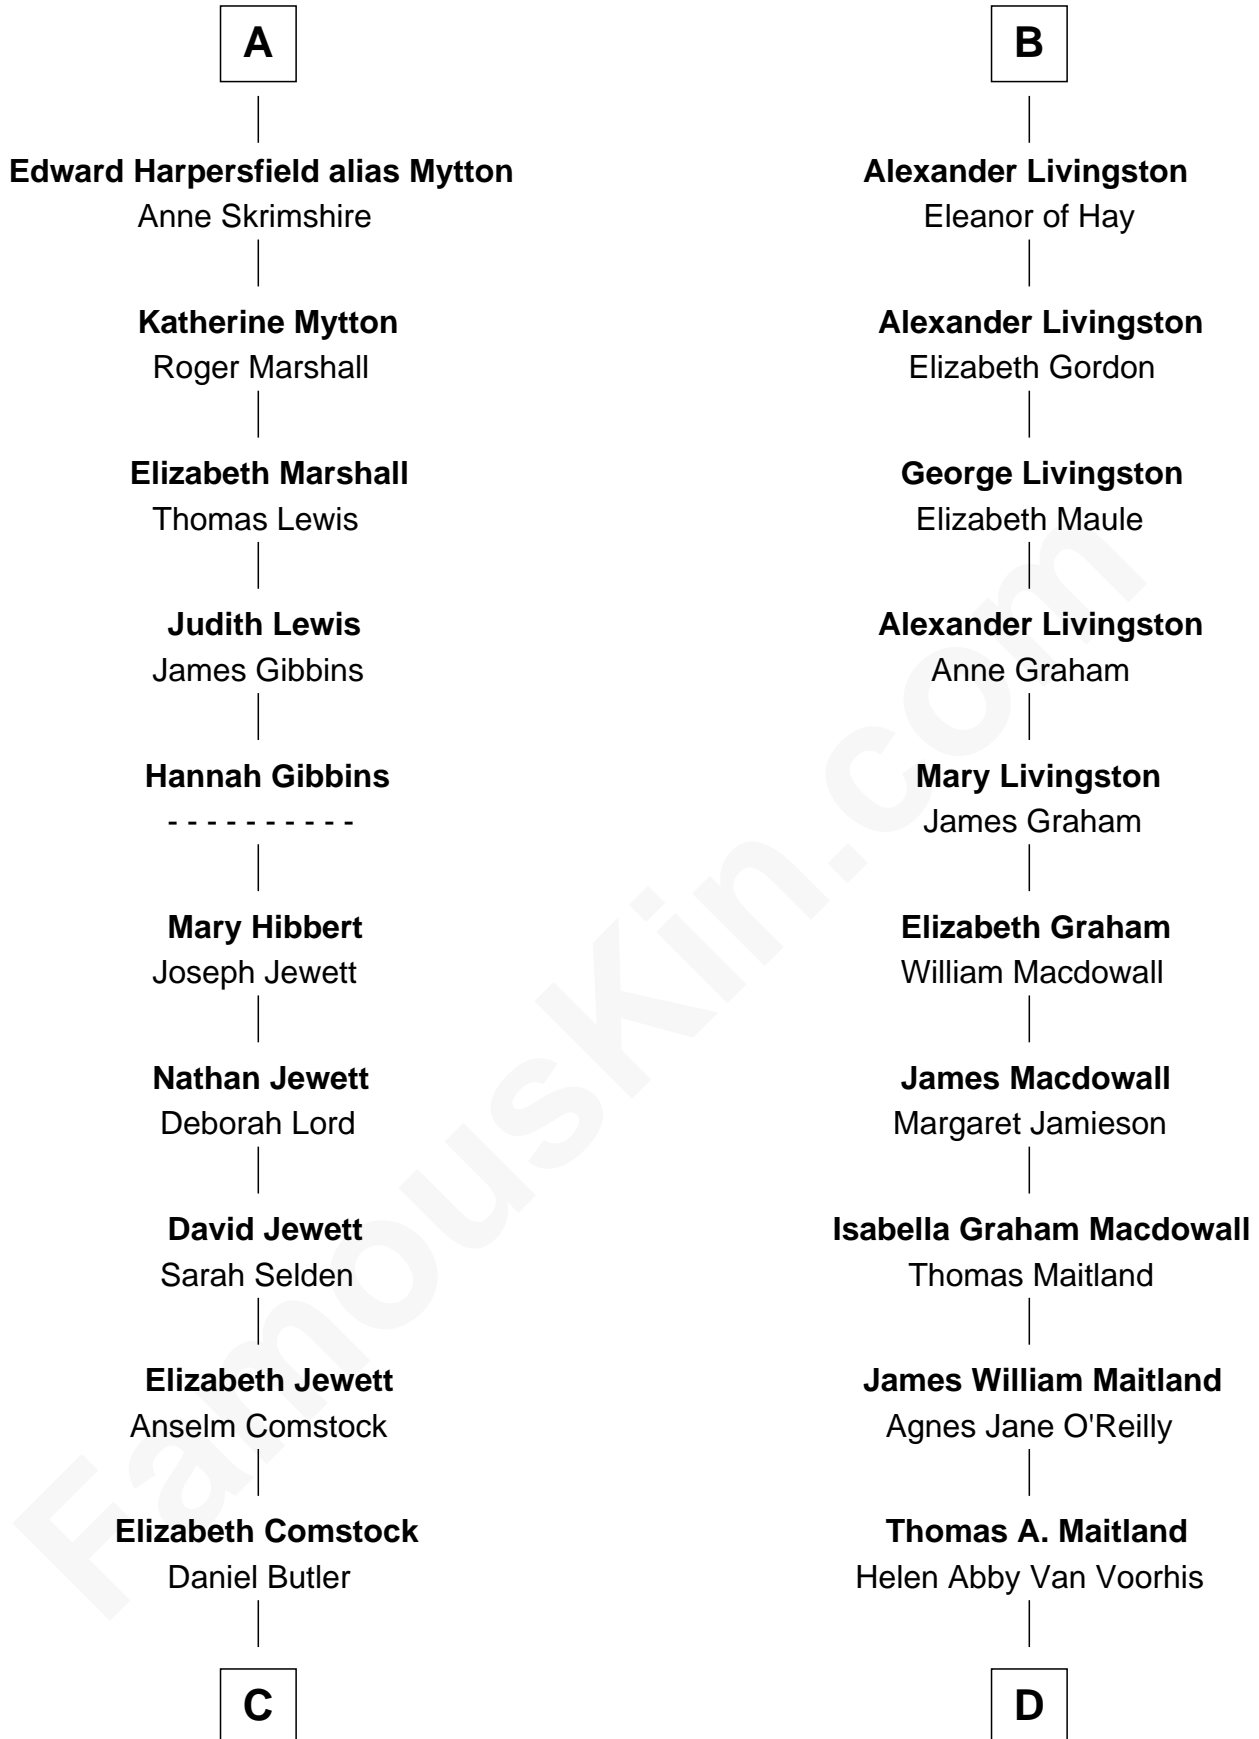

# FamousKin.com Relationship Chart of

**Gerald Ford**

*38th U.S. President*

19th cousin 2 times removed of

**Howard Dean**

*79th Governor of Vermont*

**C**

**George Selden Butler**  
Elizabeth Ely Gridley

**Amy Gridley Butler**  
George Manney Ayer

**Adele Augusta Ayer**  
Levi Addison Gardner

**Dorothy Ayer Gardner**  
Leslie Lynch King

**Gerald Ford**  
*38th U.S. President*

**D**

**James William Maitland**  
Sylvia Wigglesworth