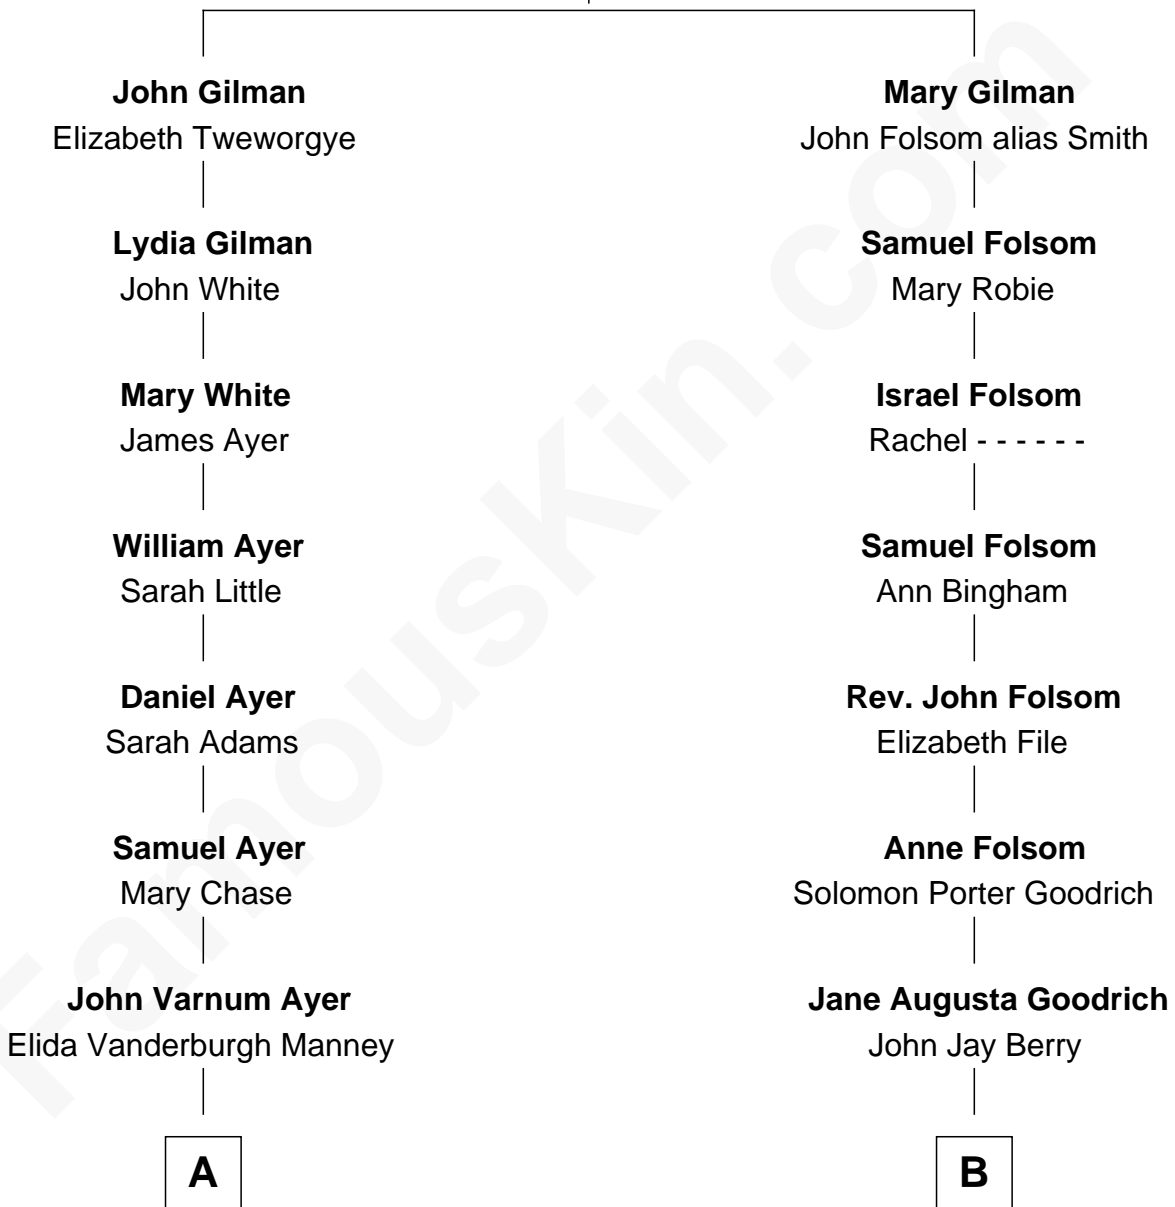

# FamousKin.com Relationship Chart of

**Gerald Ford**

*38th U.S. President*

10th cousin 1 time removed of

**Sally Field**

*TV and Movie Actress*

**Edward Gilman**

Mary Clark

**A**

**George Manney Ayer**

Amy Gridley Butler

**Adele Augusta Ayer**

Levi Addison Gardner

**Dorothy Ayer Gardner**

Leslie Lynch King

**Gerald Ford**

*38th U.S. President*

**B**

**Alexander M. Berry**

Rachel Benson

**Charlotte Berry**

John Quincy Field

**Fleet Folsom Field**

Jane Elizabeth Fox