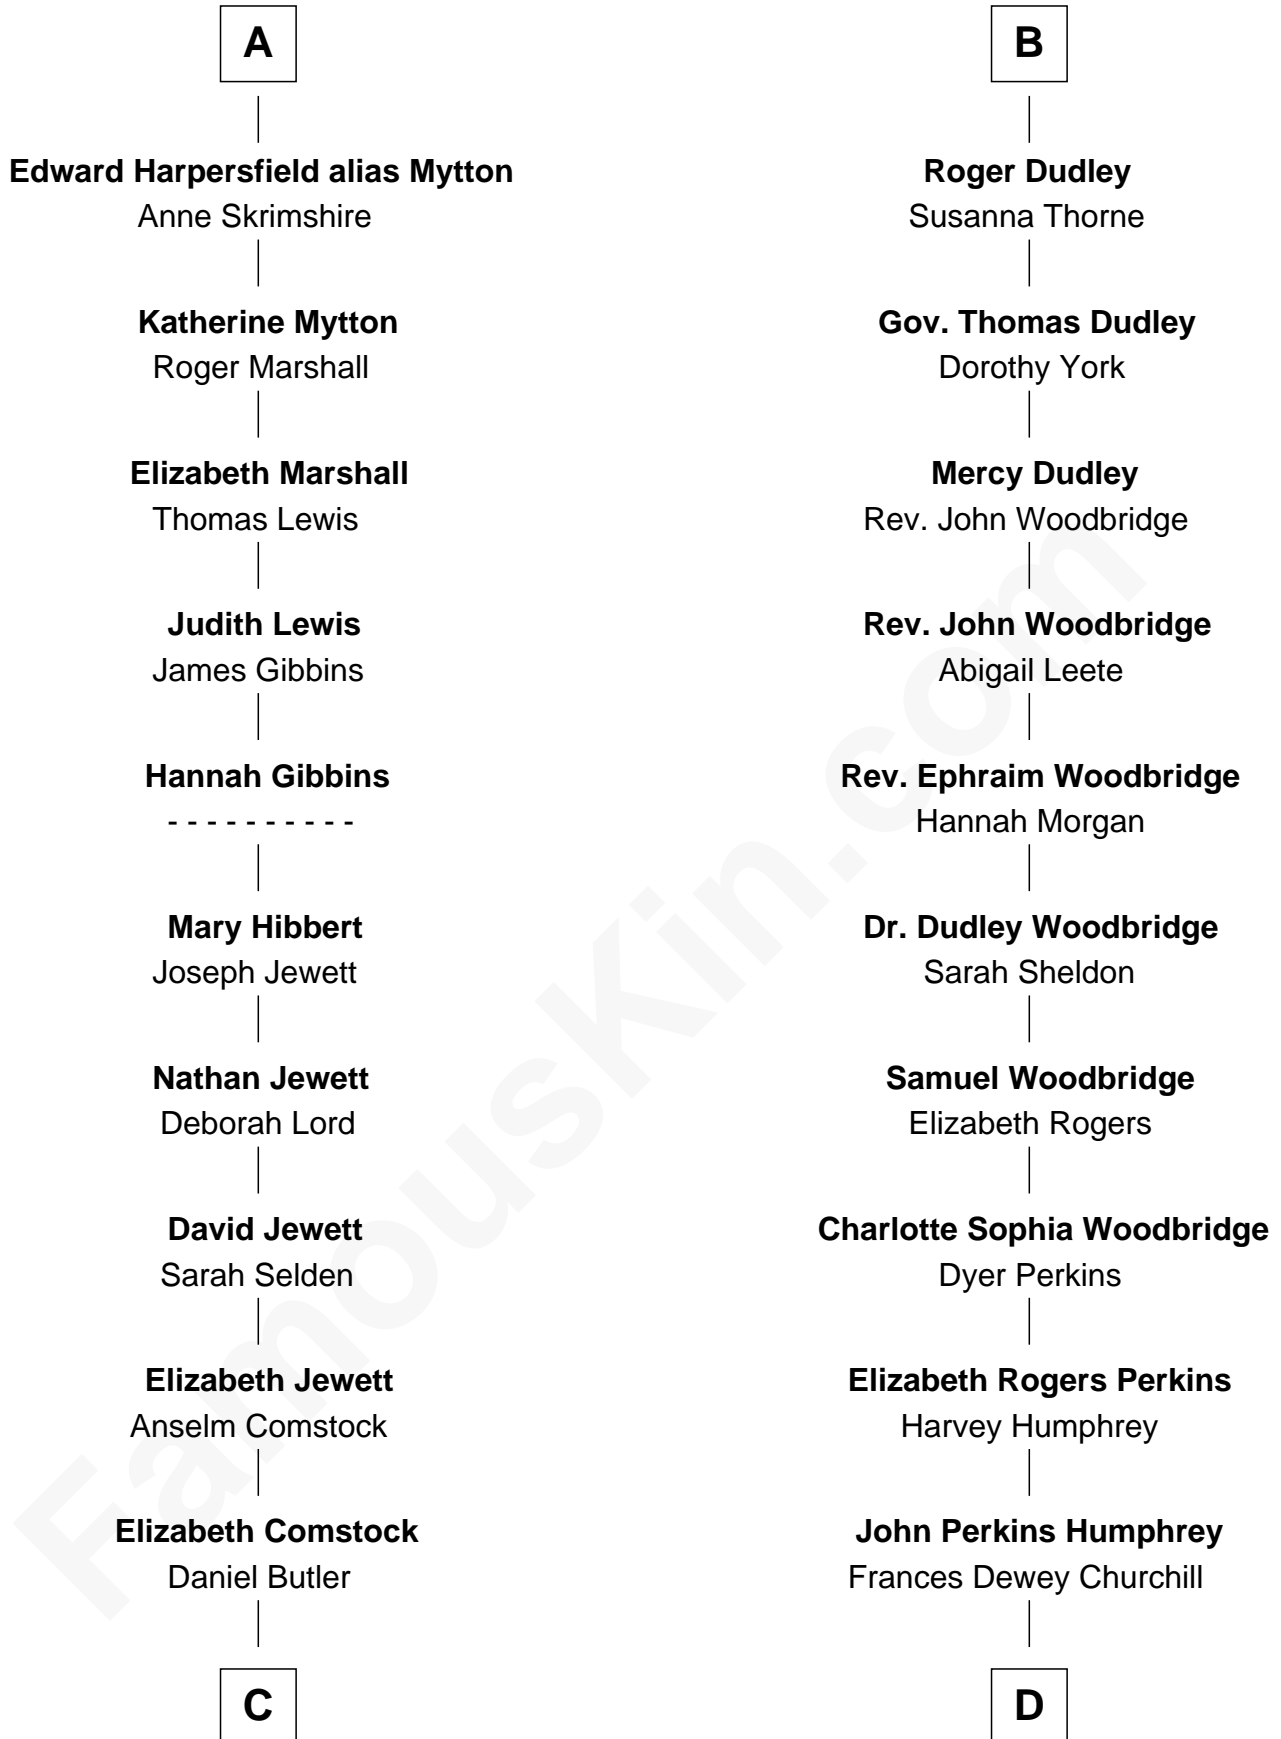

FamousKin.com Relationship Chart of

Gerald Ford

38th U.S. President

18th cousin 3 times removed of

Humphrey Bogart

Movie Actor

C

George Selden Butler
Elizabeth Ely Gridley

Amy Gridley Butler
George Manney Ayer

Adele Augusta Ayer
Levi Addison Gardner

Dorothy Ayer Gardner
Leslie Lynch King

Gerald Ford
38th U.S. President

D

Maud Humphrey
Dr. Belmont Deforest Bogart

Humphrey Bogart
Movie Actor