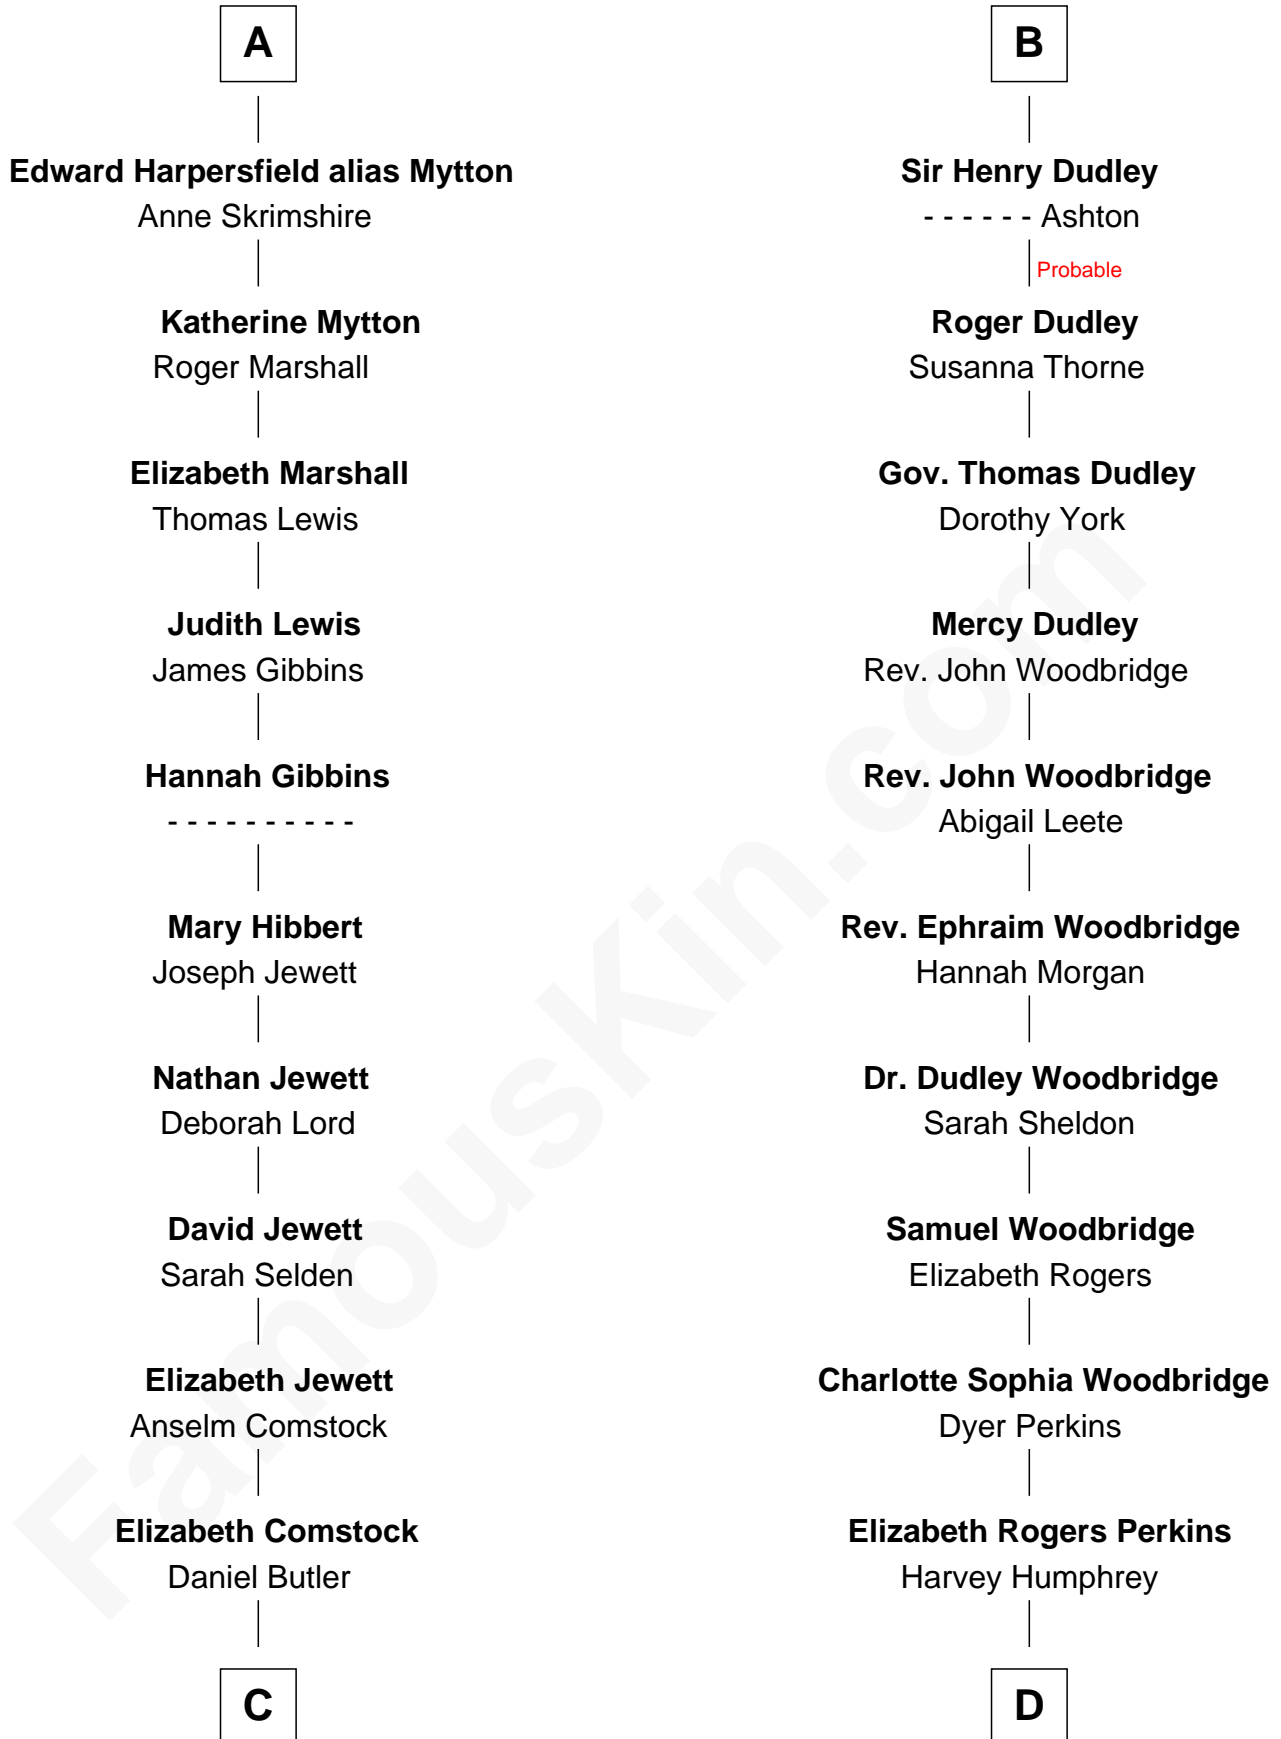

# FamousKin.com Relationship Chart of

**Gerald Ford**

*38th U.S. President*

19th cousin 2 times removed of

**Humphrey Bogart**

*Movie Actor*

**Edmund Fitzalan**

Alice de Warenne

**C**

**George Selden Butler**  
Elizabeth Ely Gridley

**Amy Gridley Butler**  
George Manney Ayer

**Adele Augusta Ayer**  
Levi Addison Gardner

**Dorothy Ayer Gardner**  
Leslie Lynch King

**Gerald Ford**  
*38th U.S. President*

**D**

**John Perkins Humphrey**  
Frances Dewey Churchill

**Maud Humphrey**  
Dr. Belmont Deforest Bogart

**Humphrey Bogart**  
*Movie Actor*

FamousKin.com