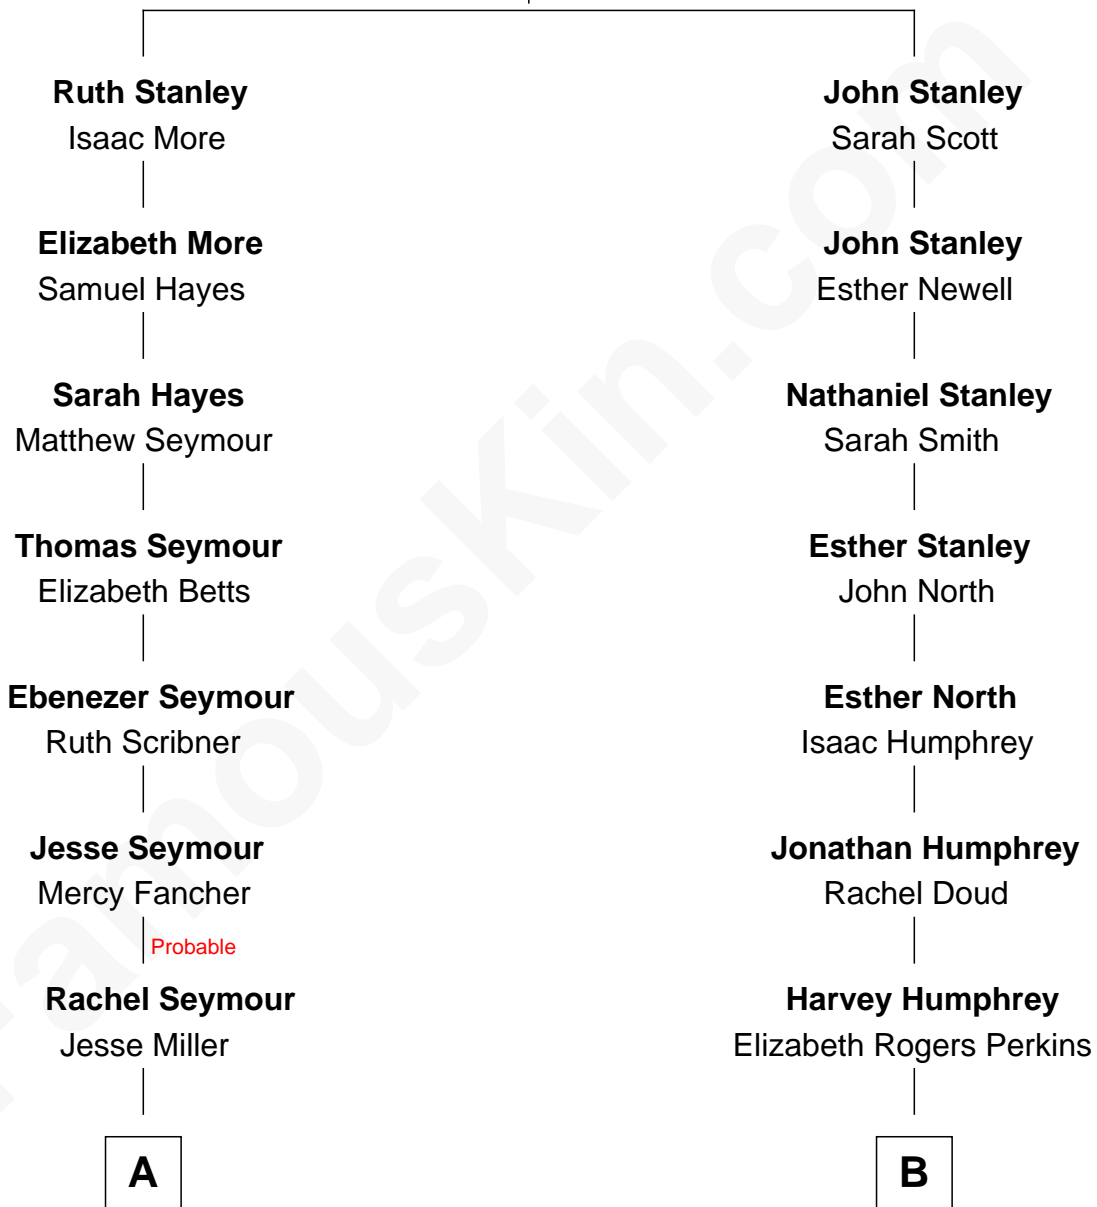

FamousKin.com Relationship Chart of

Gerald Ford

38th U.S. President

9th cousin 1 time removed of

Humphrey Bogart

Movie Actor

John Stanley
Elizabeth Uredge

A

Sally Miller

Alexander Gardner

Levi Addison Gardner

Adele Augusta Ayer

Dorothy Ayer Gardner

Leslie Lynch King

Gerald Ford

38th U.S. President